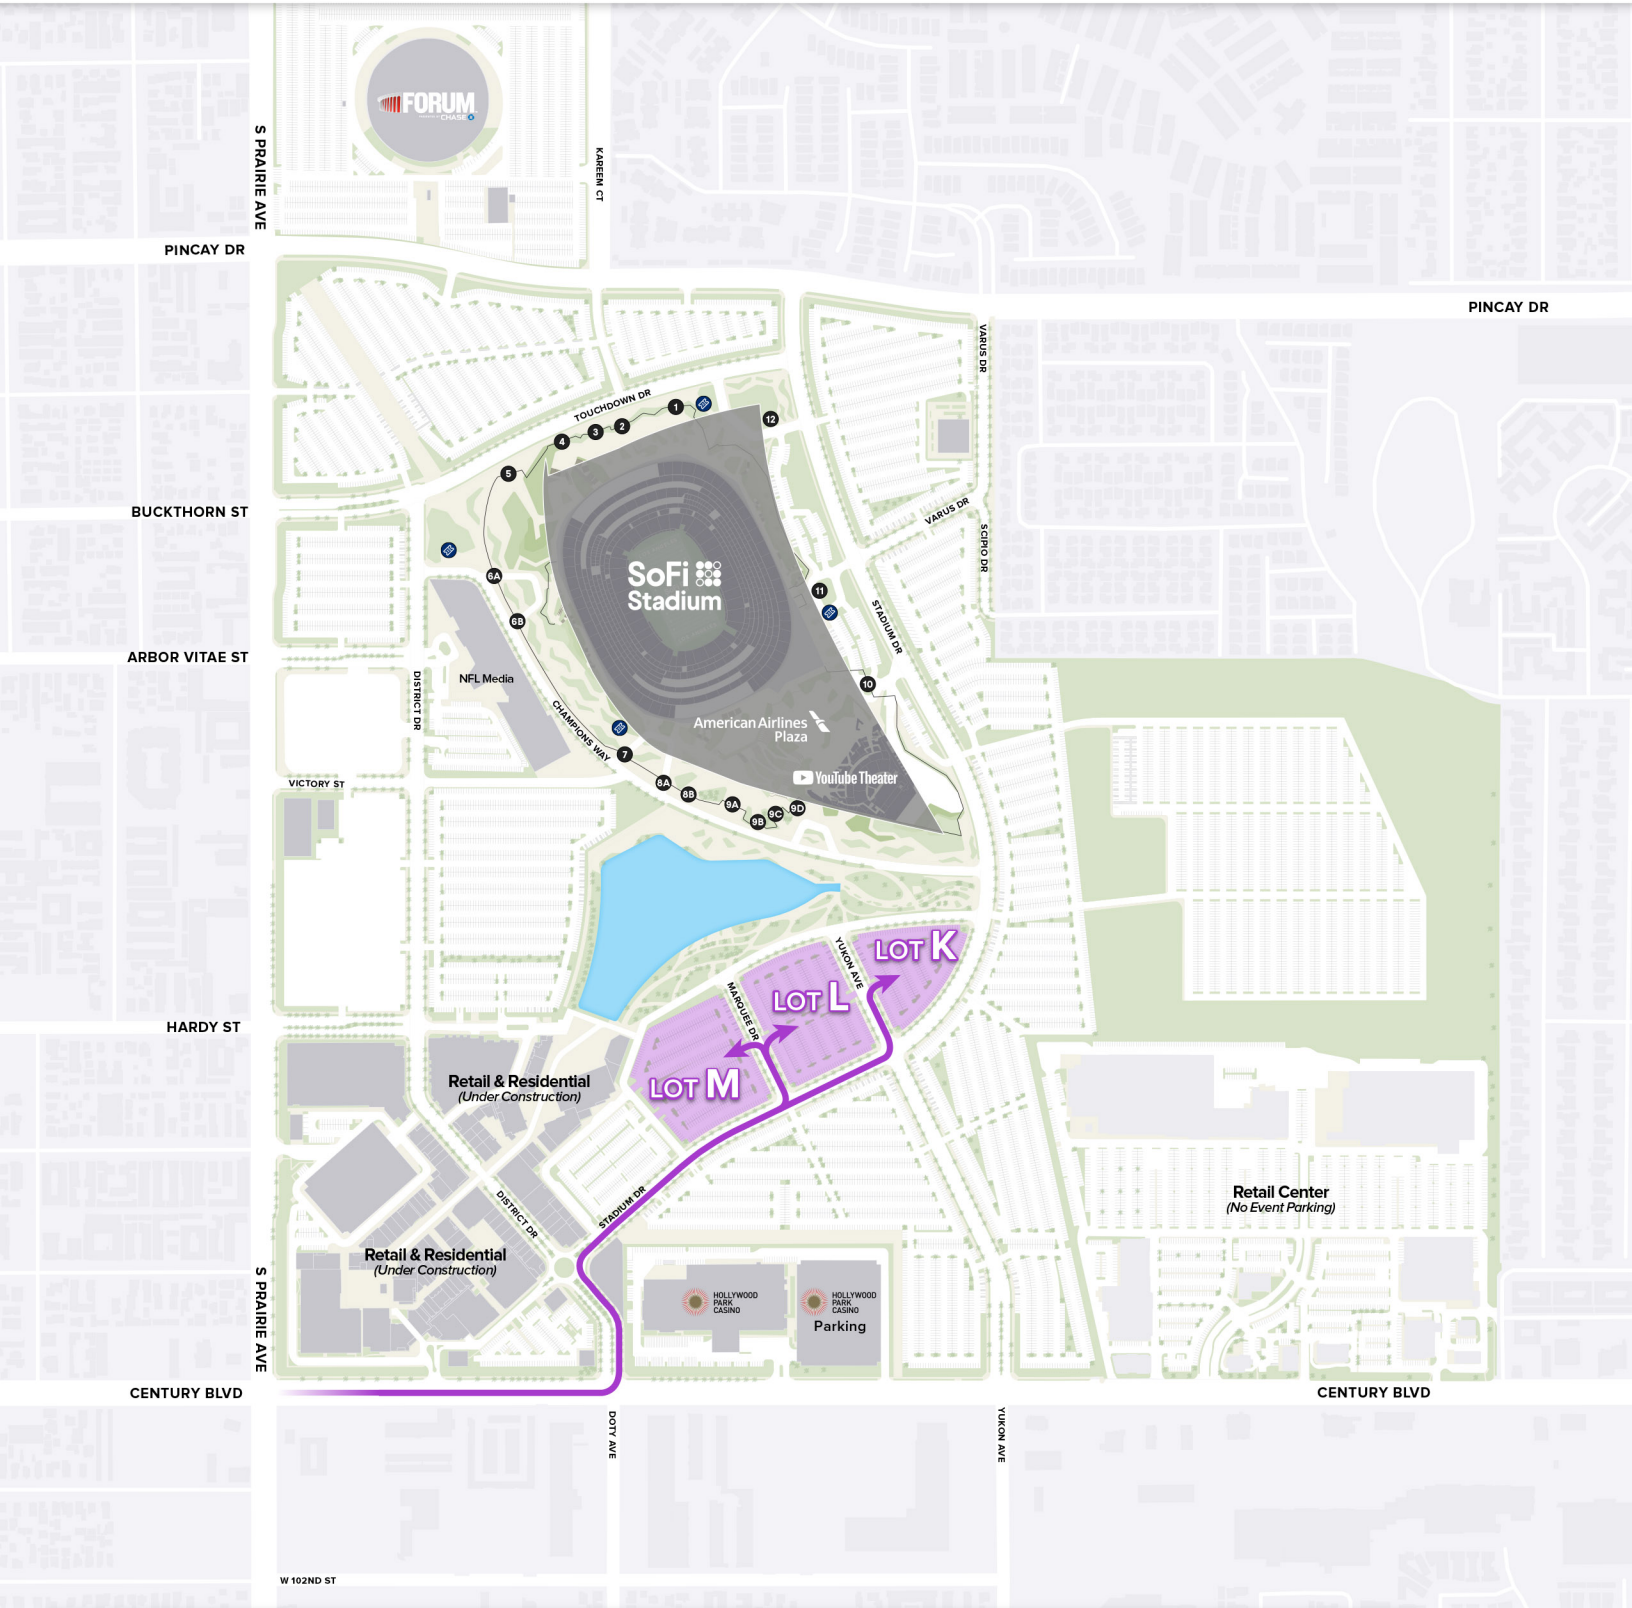

# PURPLE ZONE PARKING

3951 W CENTURY BLVD, INGLEWOOD, CA 90305 (Lots K, L, M)

**You will access the site via Eastbound Century Blvd. and Doty St.** As you arrive, please have your digital parking pass ready. After the parking cashier validates your pass, please follow staff instructions and park as directed.