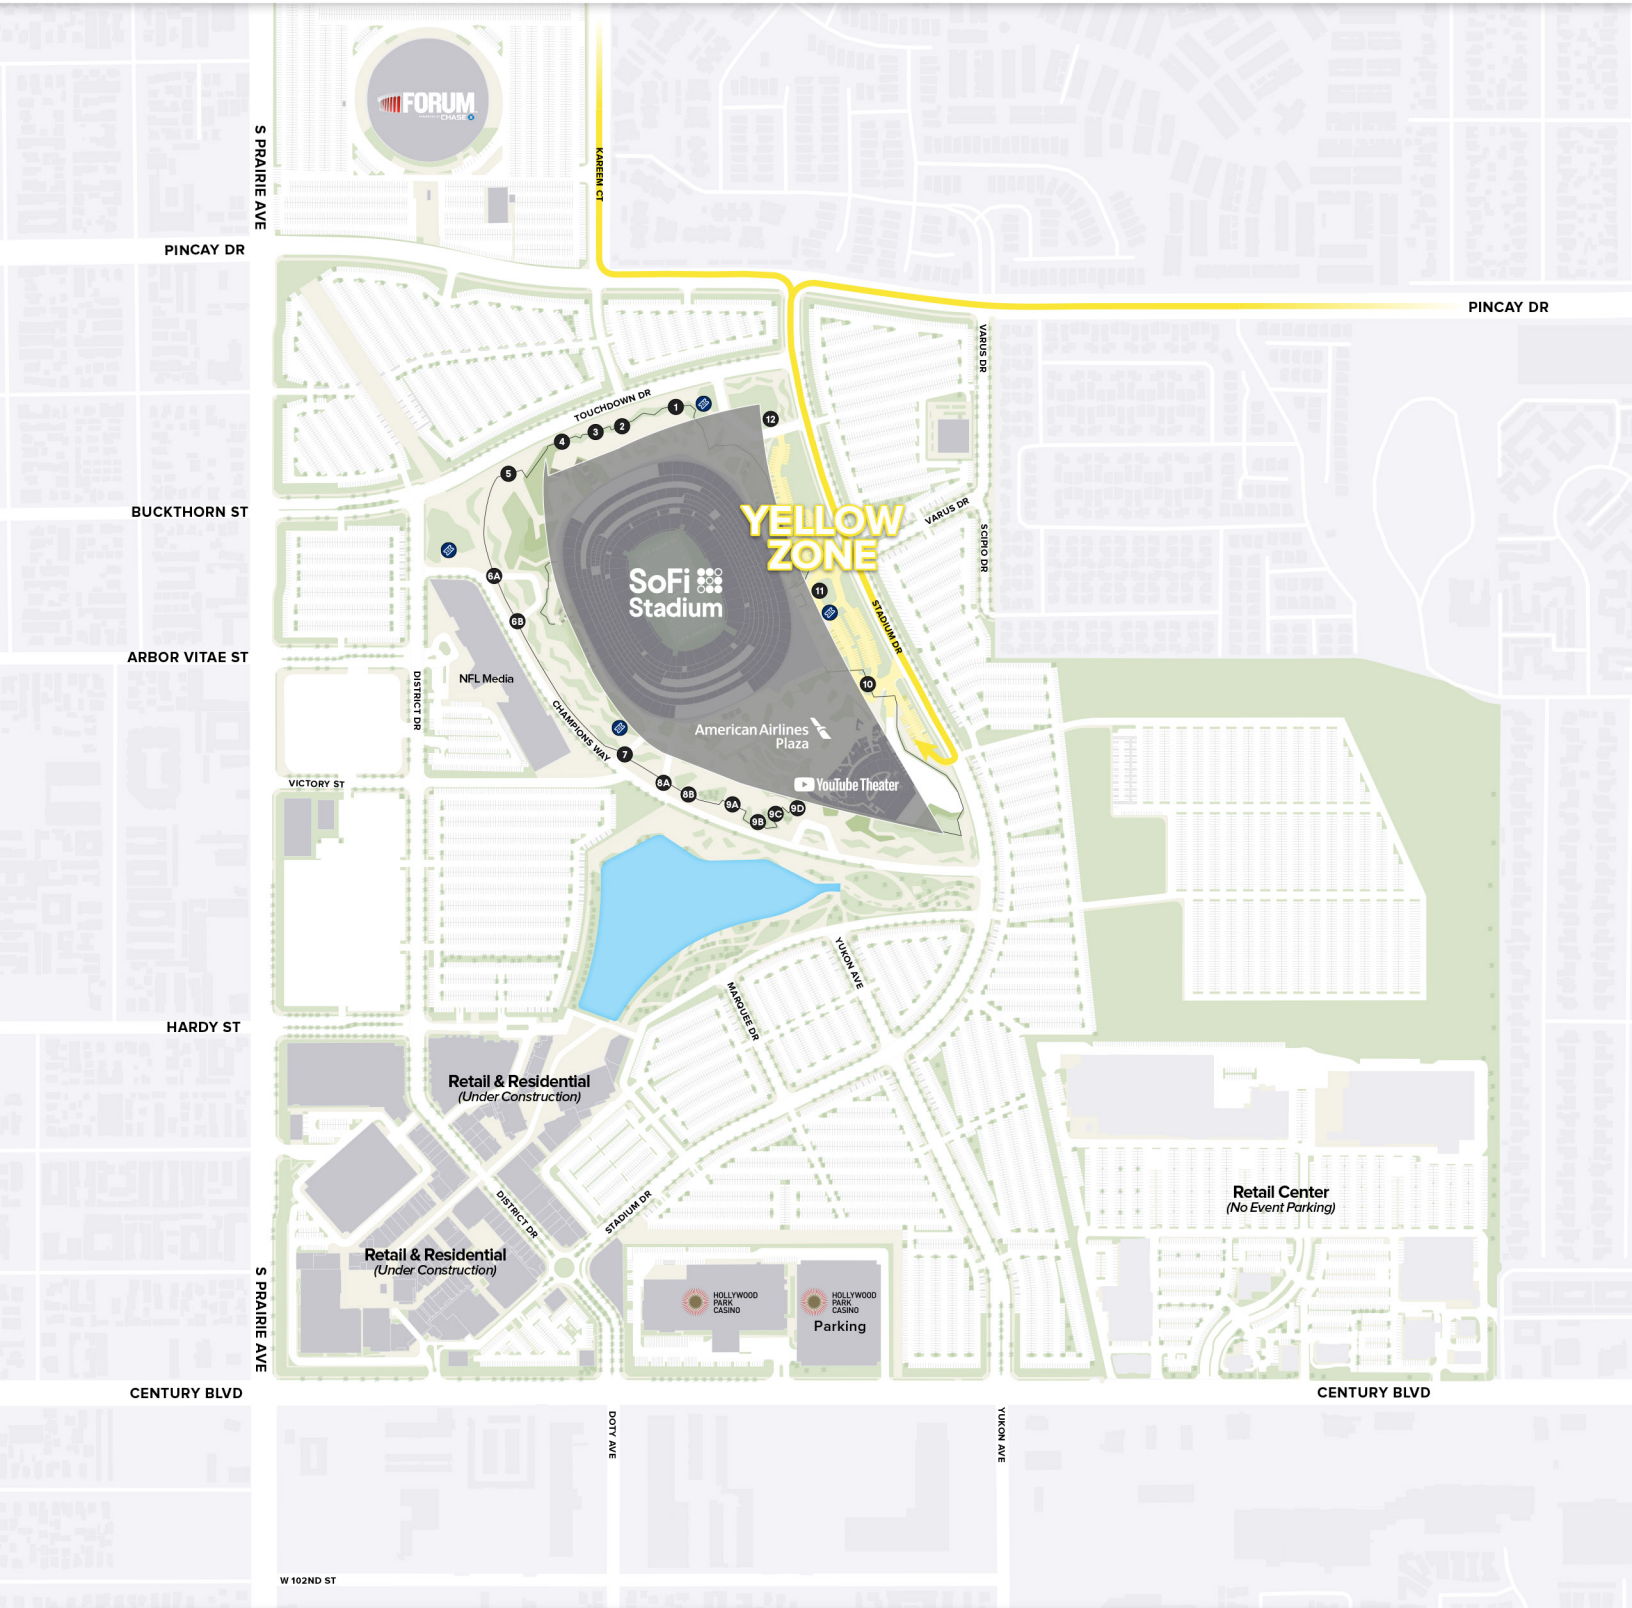

# YELLOW ZONE PARKING

3695 PINCAY DR, INGLEWOOD, CA 90305

**You will access the site via Pincay Dr. and Stadium Dr. As you arrive, please have your digital parking pass ready. After the parking cashier validates your pass, please follow staff instructions and park as directed.**