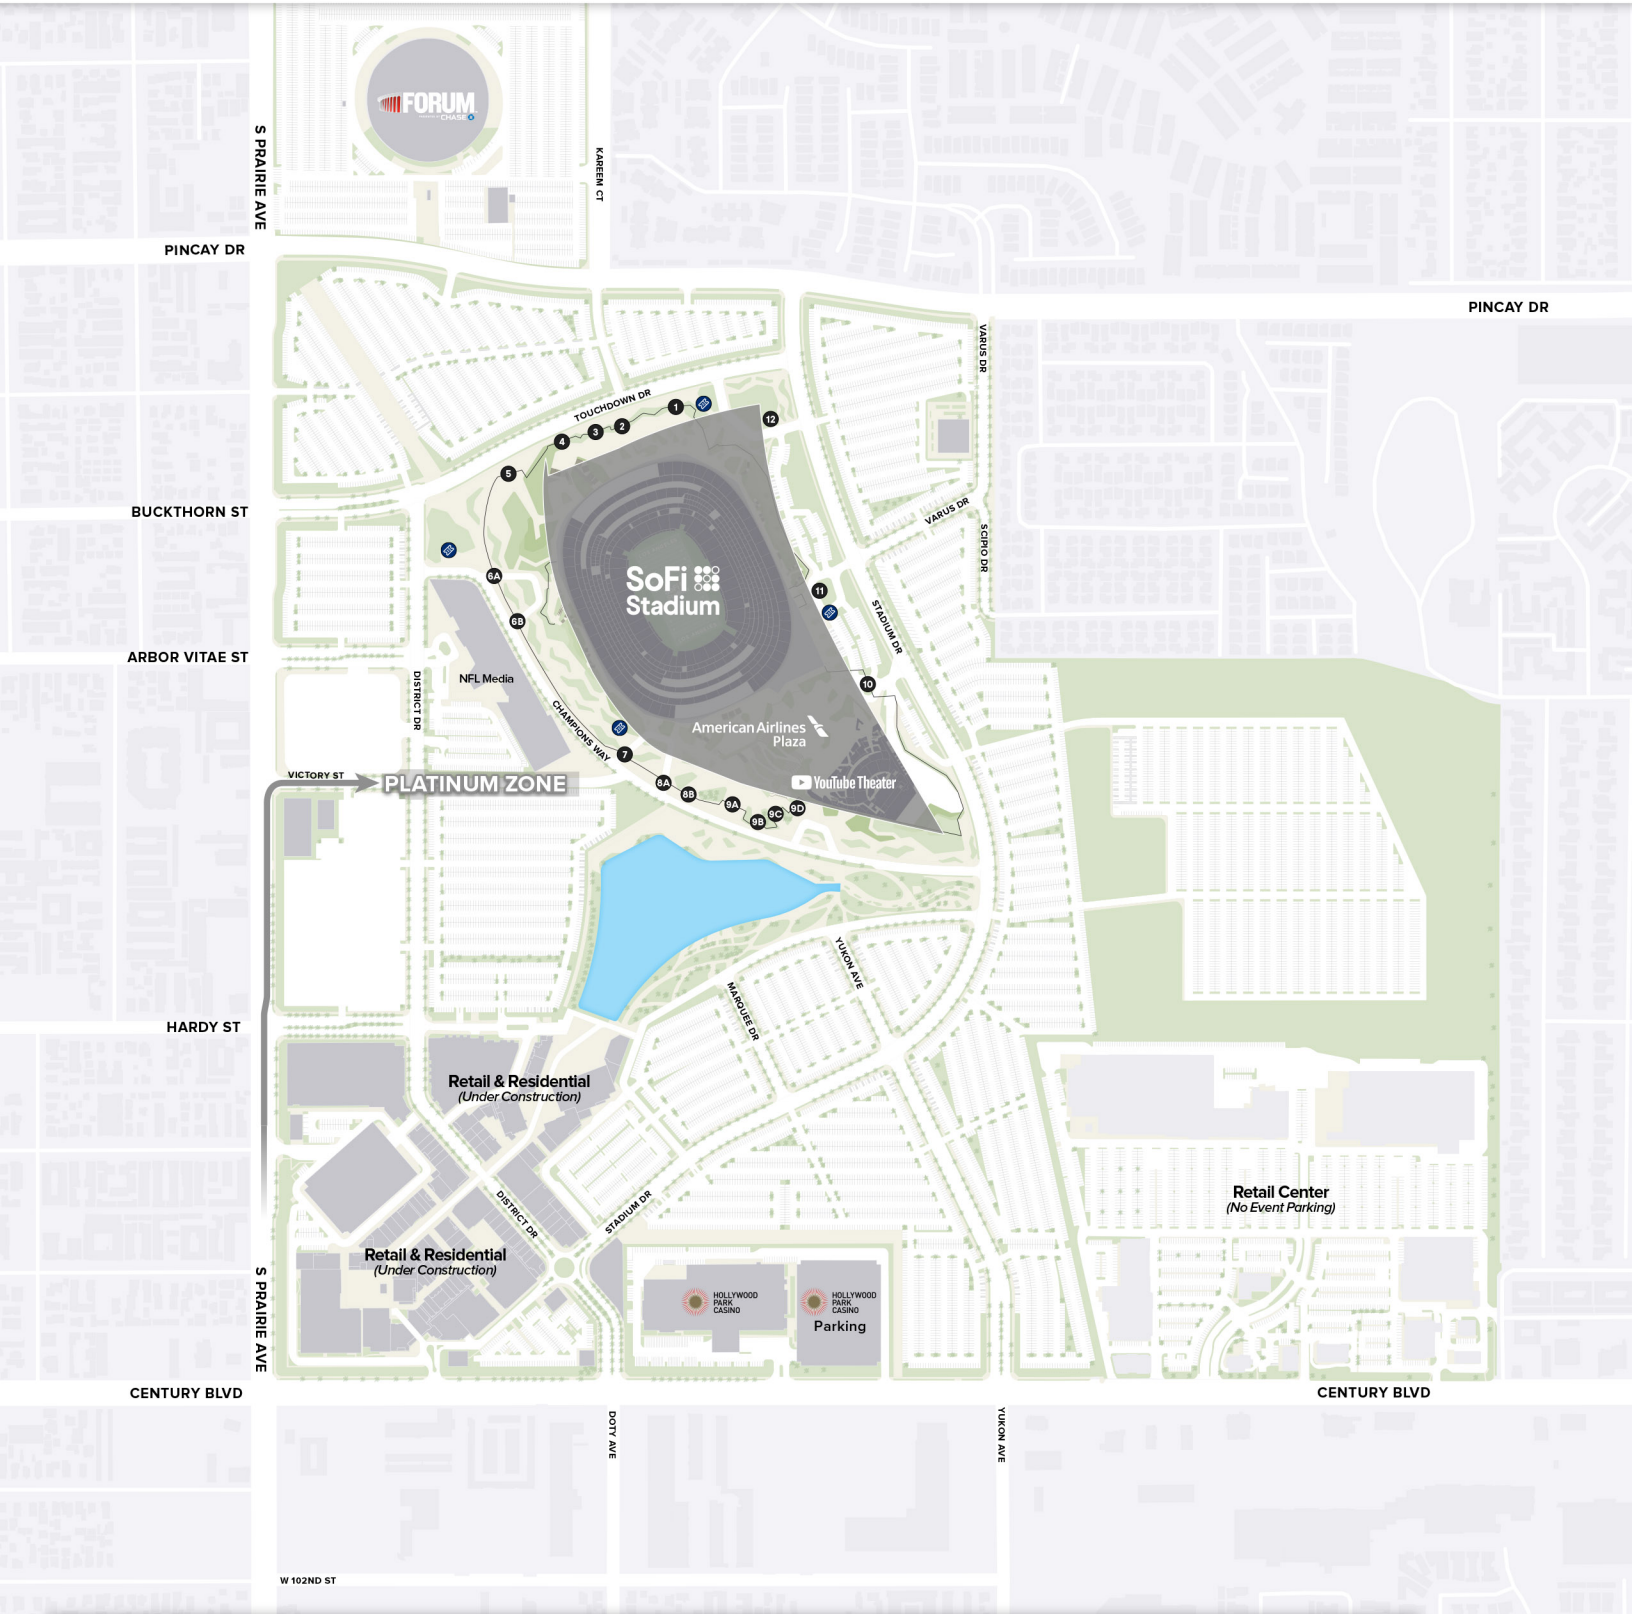

# PLATINUM ZONE PARKING

950 PRAIRIE AVE, INGLEWOOD, CA 90301 (1E, 1W, 1SW, 2SW)

**You will access the site via Northbound Prairie Ave. and Victory St. As you arrive, please have your digital parking pass ready. After the parking cashier validates your pass, please follow staff instructions and park as directed.**