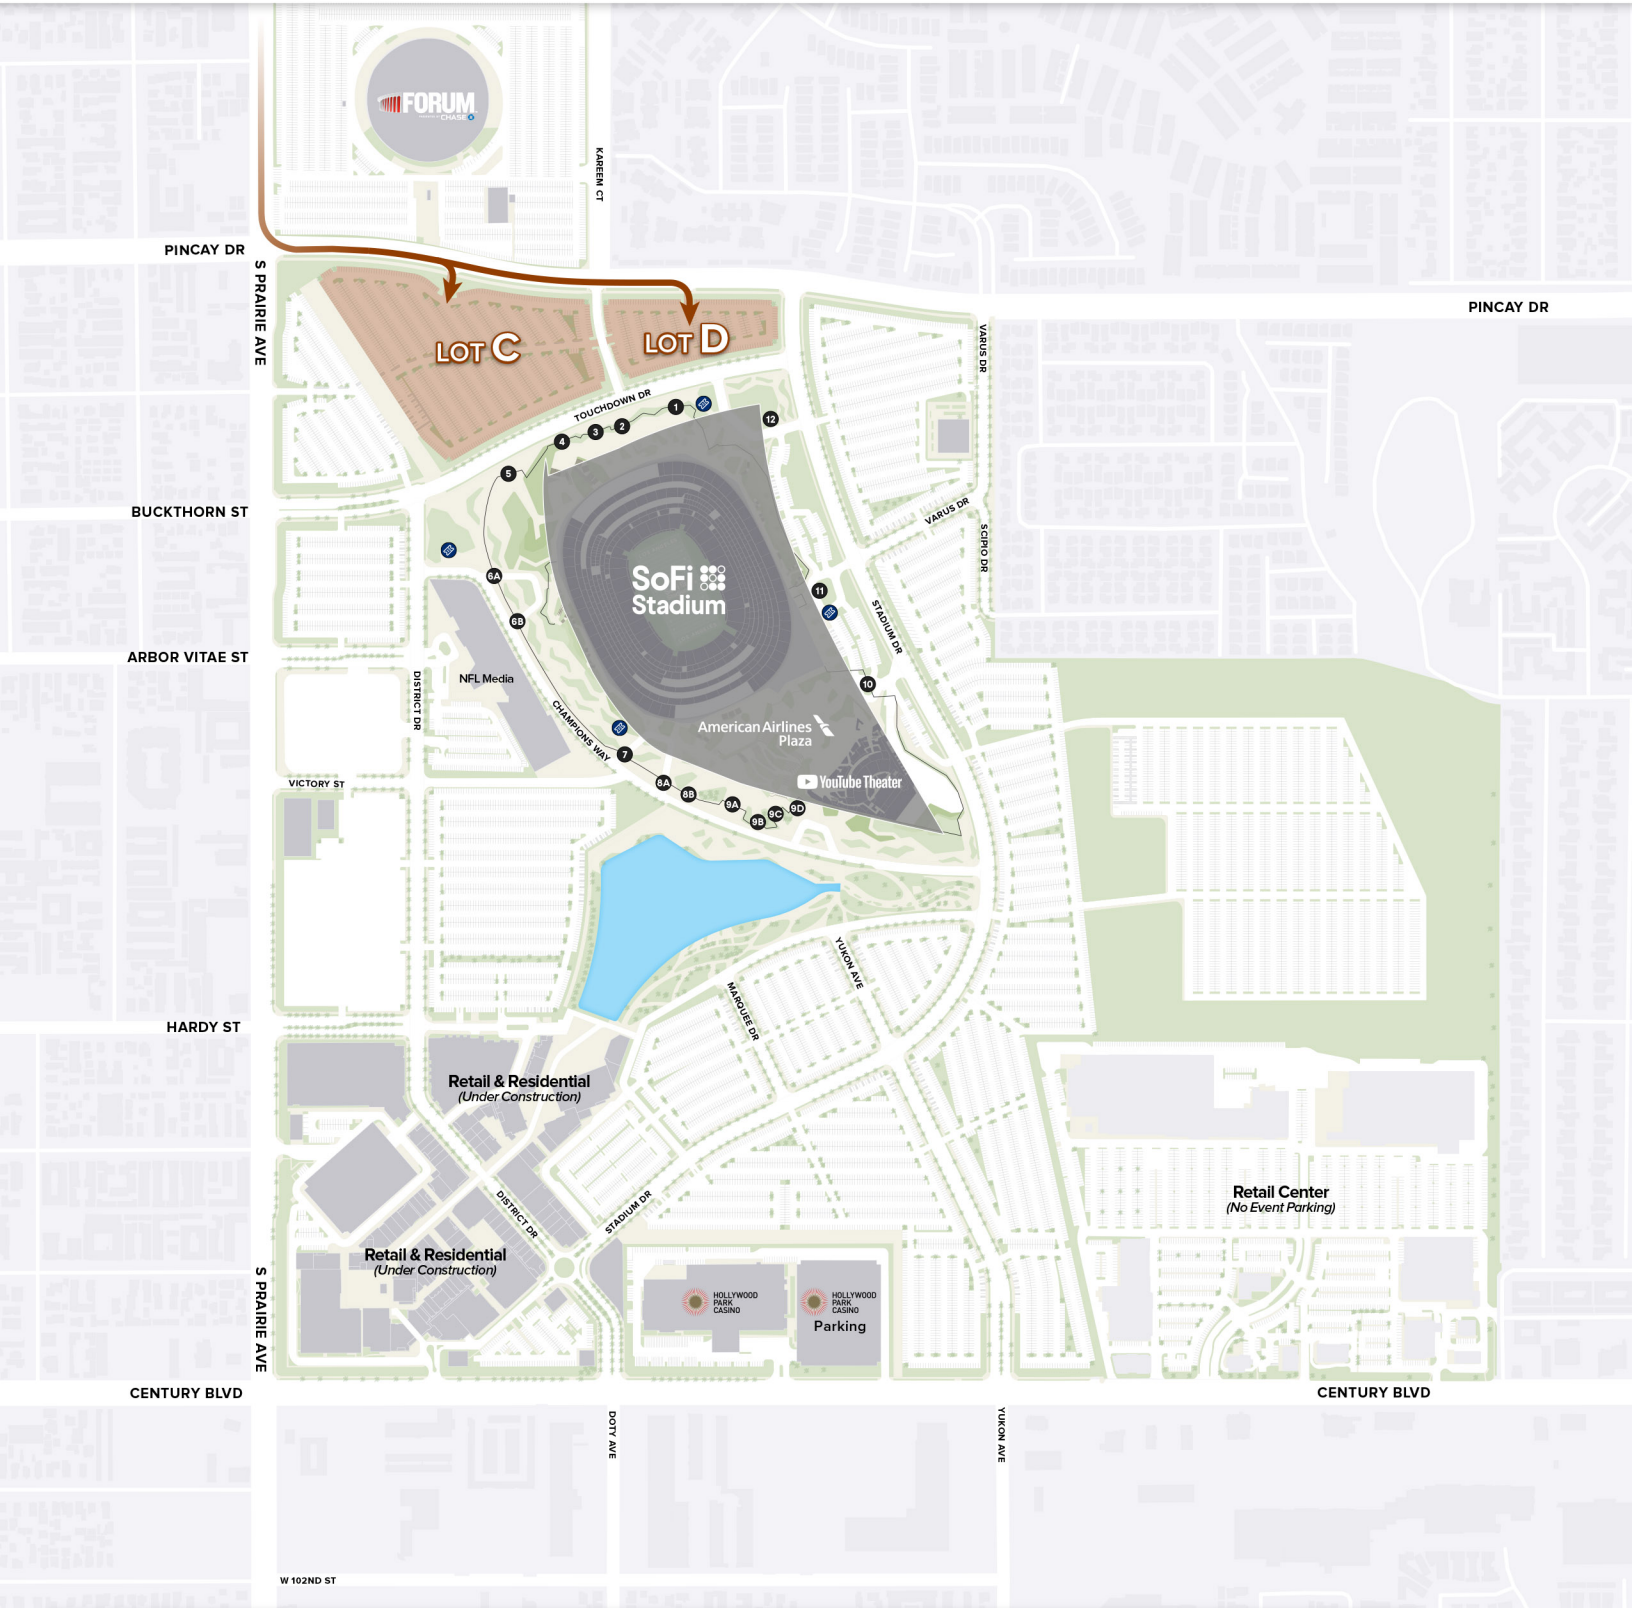

# BROWN ZONE PARKING

3919 PINCAY DR, INGLEWOOD, CA 90305 (Lots C, D)

You will access the site via Southbound Prairie Ave., turning onto Eastbound Pincay Dr. and the Brown Zone Parking Lot gates. As you arrive, please have your digital parking pass ready. After the parking cashier validates your pass, please follow staff instructions and park as directed. **YOU WILL NOT BE ABLE TO TURN LEFT INTO THE BROWN ZONE.**