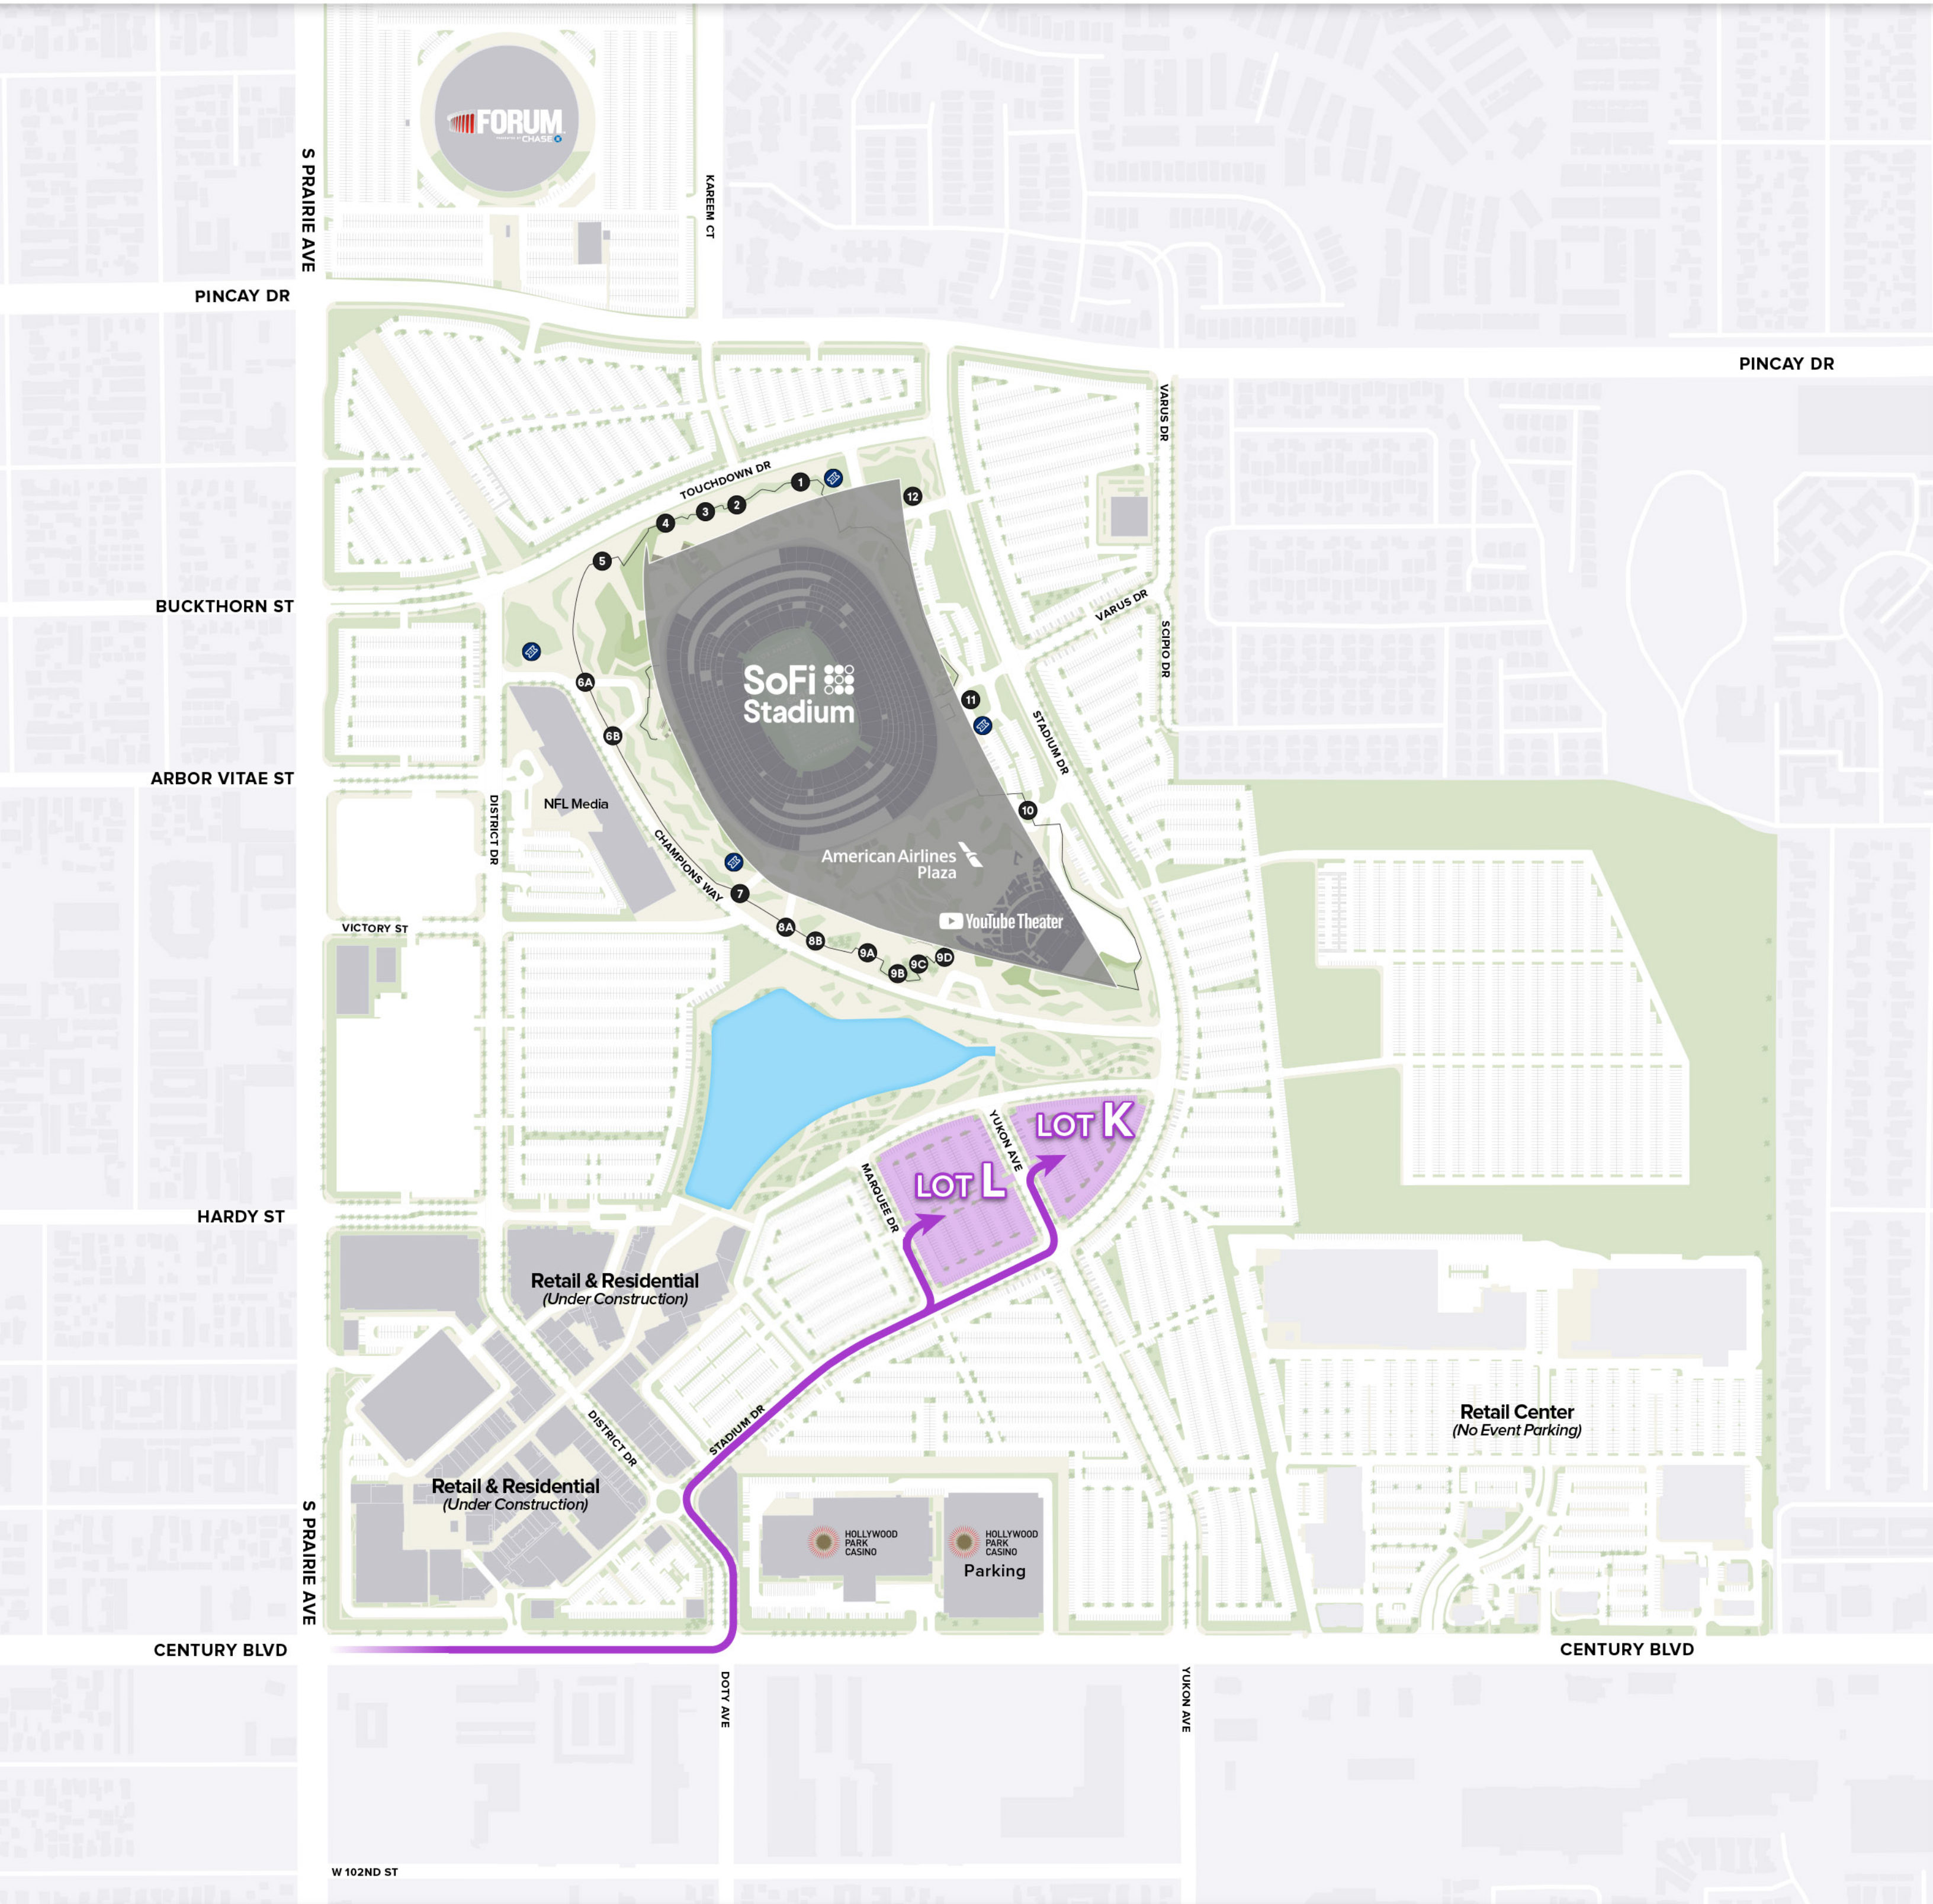

PURPLE ZONE PARKING

3951 W CENTURY BLVD, INGLEWOOD, CA 90305 (Lots K, L, M)

You will access the site via Eastbound Century Blvd. and Doty St. As you arrive, please have your digital parking pass ready. After the parking cashier validates your pass, please follow staff instructions and park as directed.