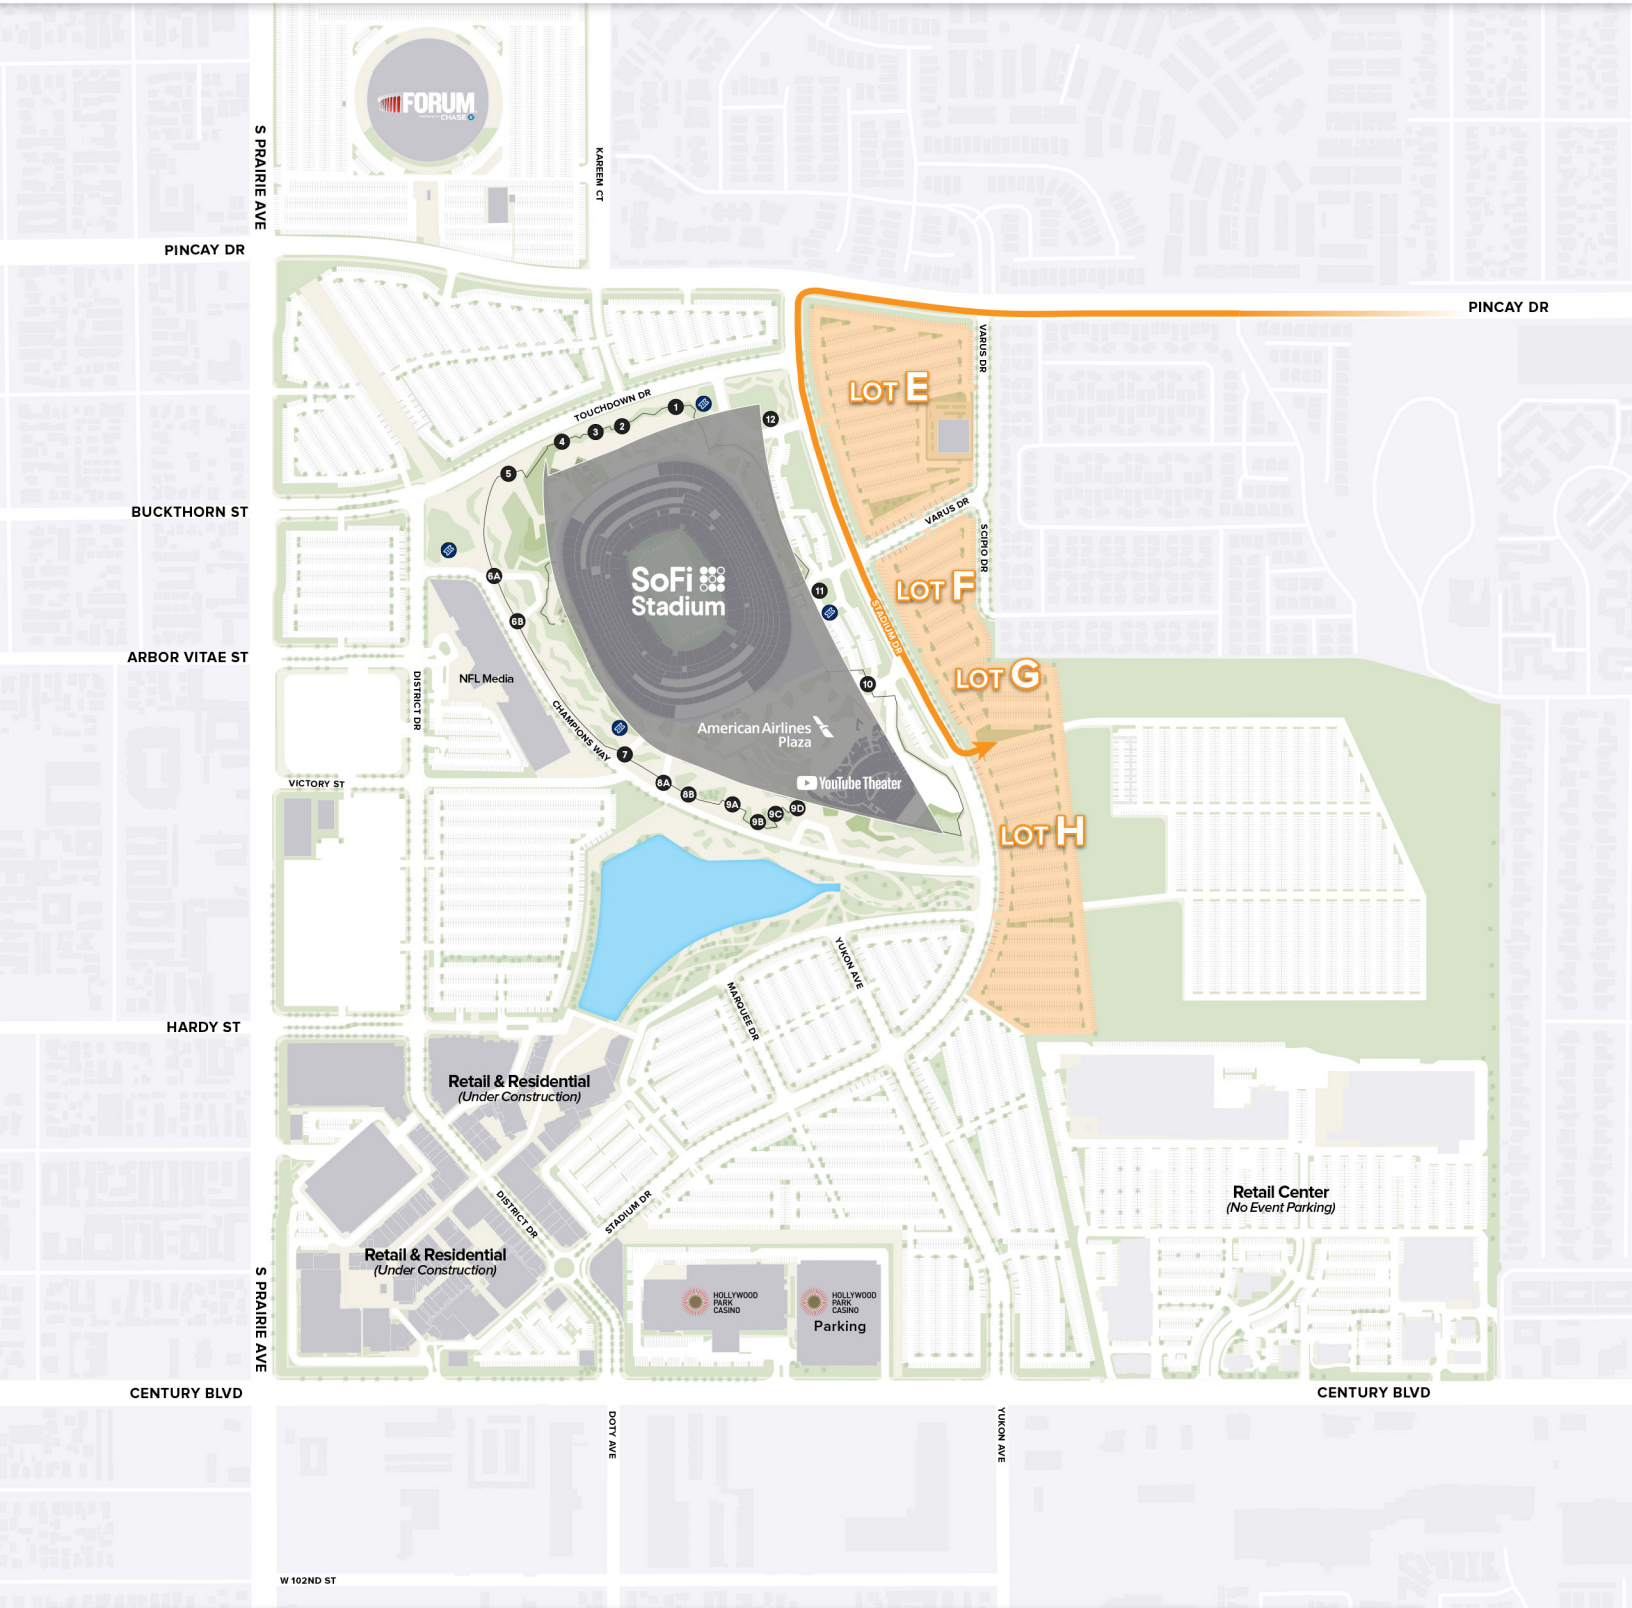

# ORANGE ZONE PARKING

3695 PINCAY DR, INGLEWOOD, CA 90305 (Lots E, F, G, H)

**You will access the site via Crenshaw Blvd., turning onto Westbound Pincay Dr. and Stadium Dr.** As you arrive, please have your digital parking pass ready. After the parking cashier validates your pass, please follow staff instructions and park as directed.