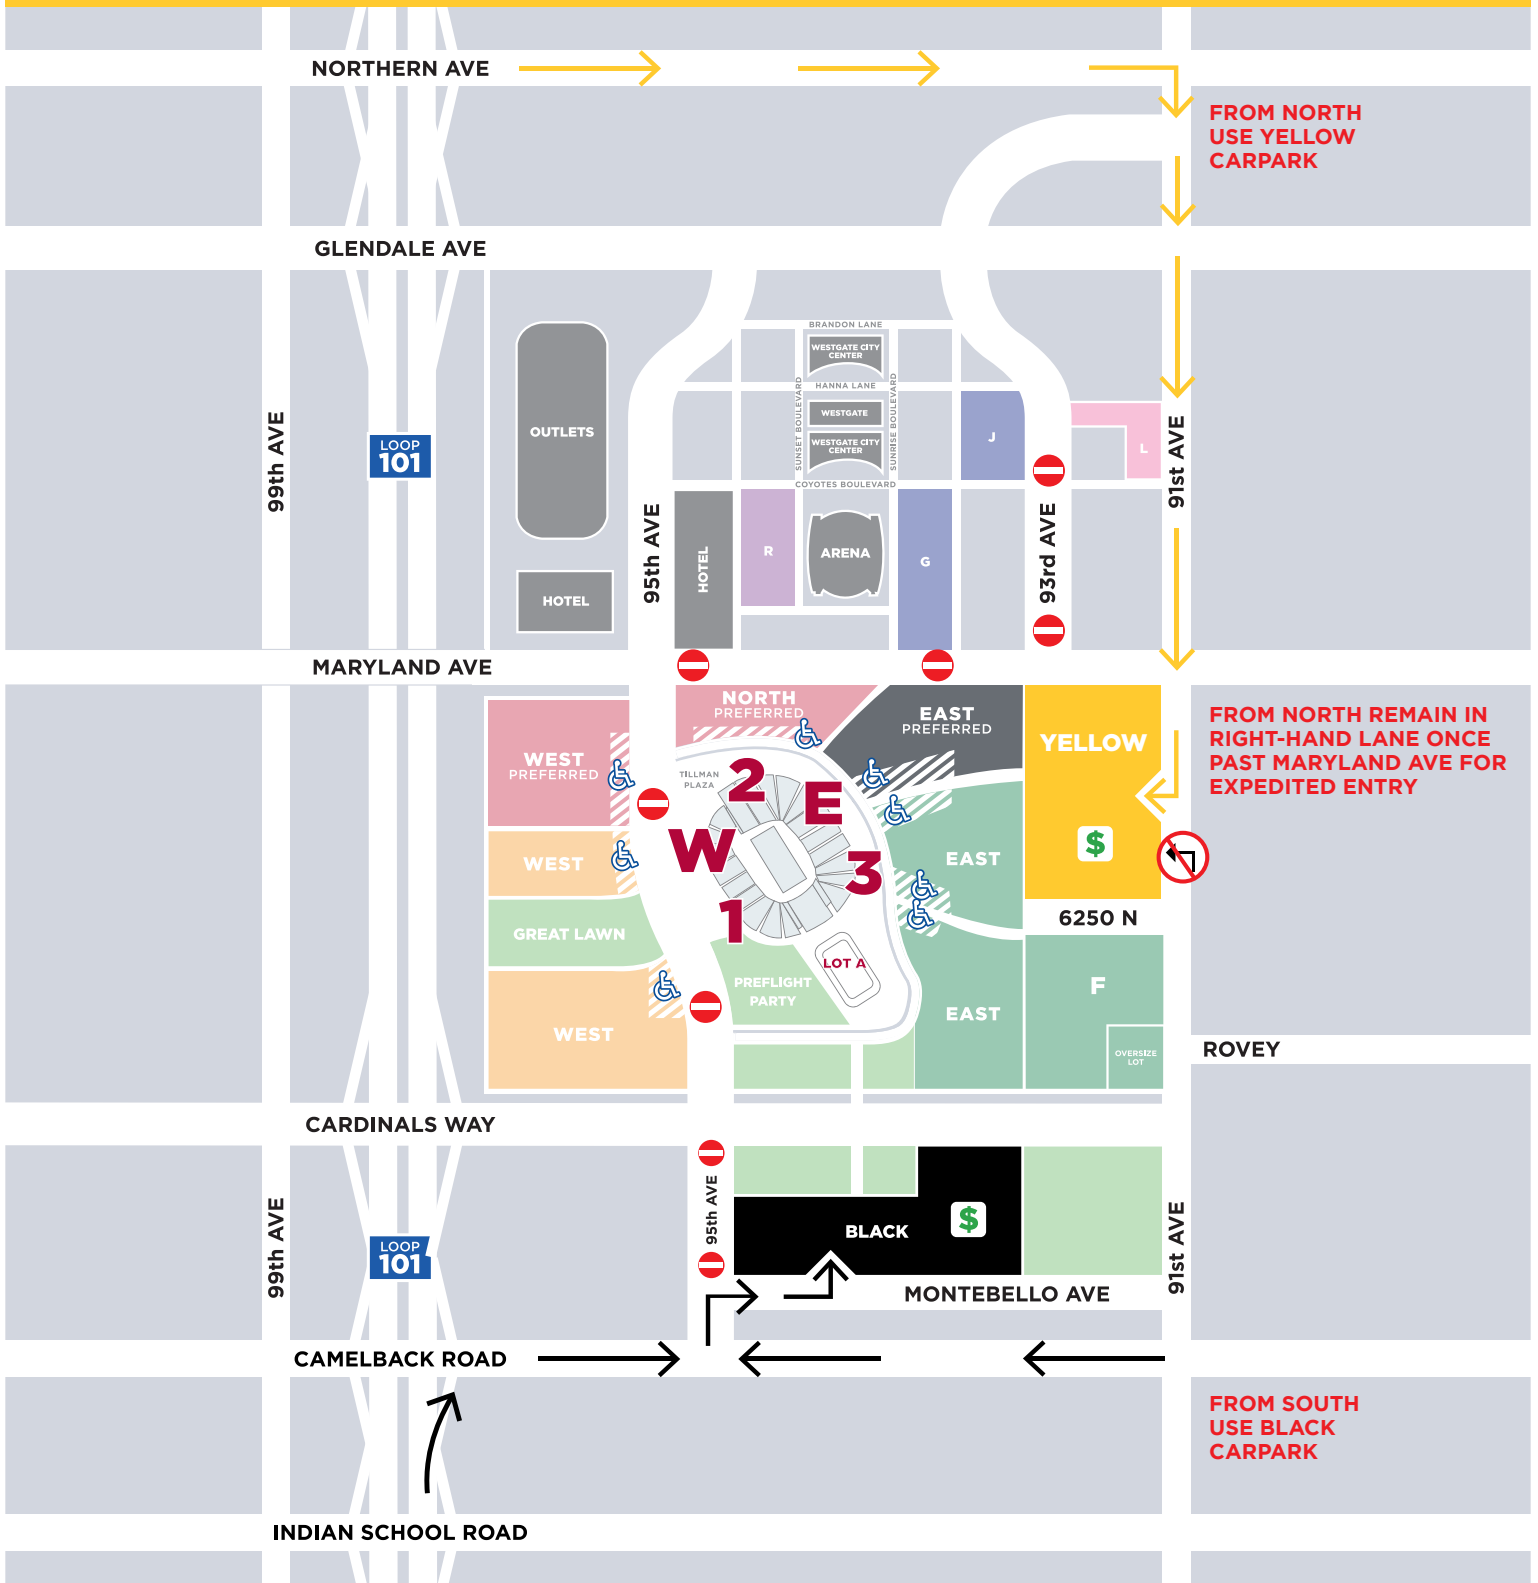

State Farm STADIUM

Game Day
Paid Parking Map

BLACK PAID PARKING CREDIT CARD ONLY
MUST ENTER VIA CAMELBACK ROAD

YELLOW PAID PARKING CREDIT CARD ONLY
MUST ENTER VIA 91ST AVE

 ADA PARKING
  CLOSED

 NO NORTHBOUND ACCESS TO YELLOW CARPARK

Map Not To Scale

PLEASE HAVE PERMIT READY TO SCAN ON PHONE