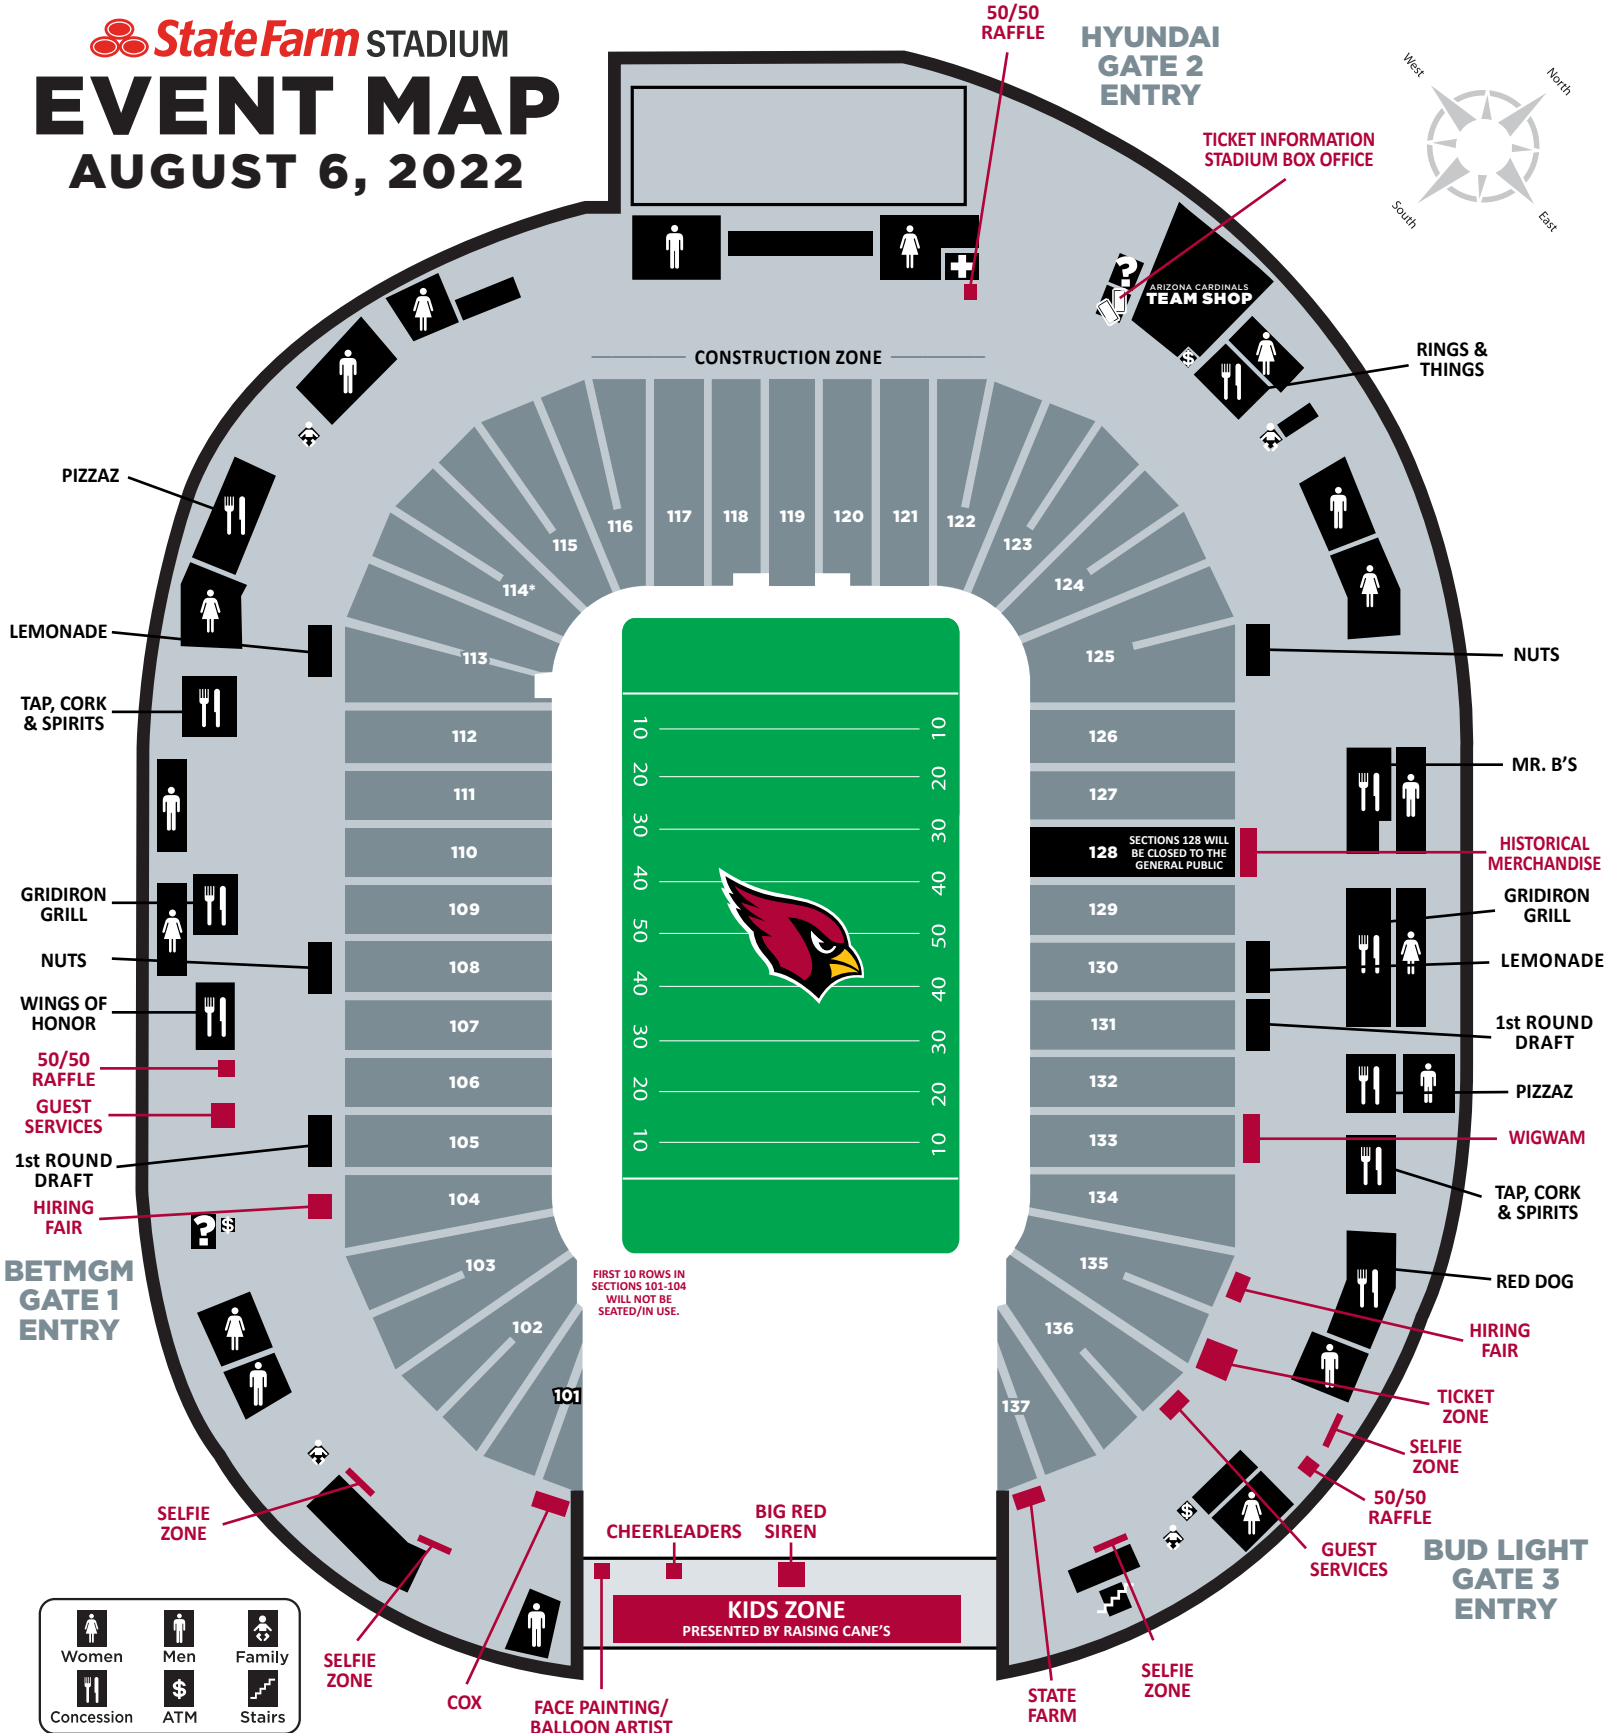

RED WHITE PRACTICE

State Farm STADIUM
EVENT MAP
AUGUST 6, 2022

Women
Men
Family
Concession
ATM
Stairs

SECTIONS 128 WILL BE CLOSED TO THE GENERAL PUBLIC

KIDS ZONE
PRESENTED BY RAISING CANE'S