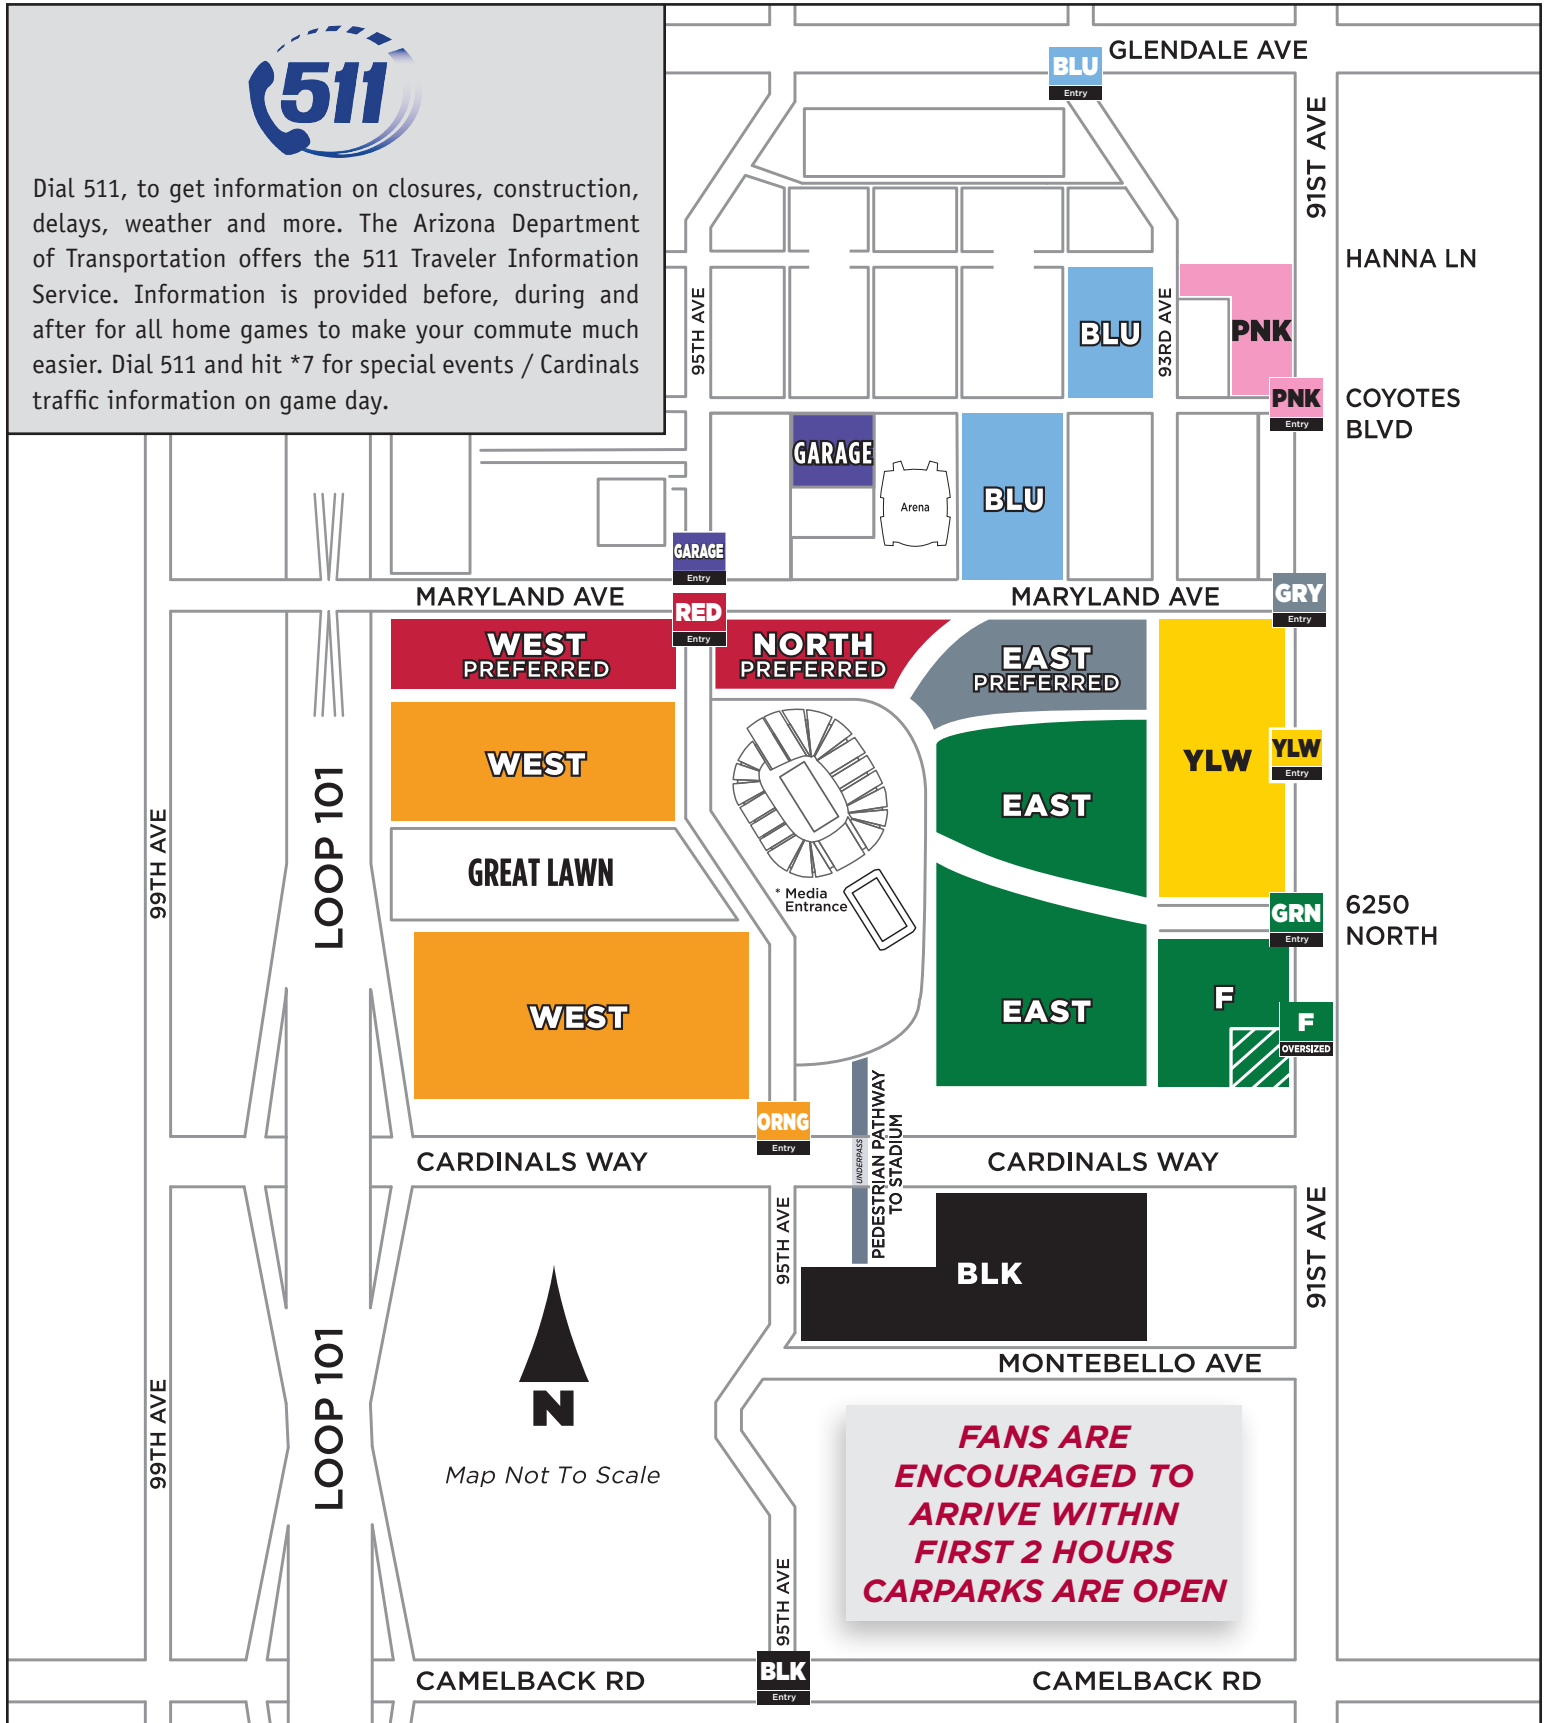

STATE FARM STADIUM GAME DAY PARKING

Dial 511, to get information on closures, construction, delays, weather and more. The Arizona Department of Transportation offers the 511 Traveler Information Service. Information is provided before, during and after for all home games to make your commute much easier. Dial 511 and hit *7 for special events / Cardinals traffic information on game day.

WP West Preferred Use RED Entry	E East Use GREEN Entry	W West Use ORANGE Entry	GARAGE Lot Use GARAGE Entry
NP North Preferred Use RED Entry	F Field Use GREEN Entry	YLW Lot Yellow Carpark Use YELLOW Entry (Southbound Only Access)	PNK Lot Pink Carpark Use PINK Entry
EP East Preferred Use GREY Entry	F OVERSIZED Use OVERSIZED Entry	BLK Lot Black Carpark Use BLACK Entry	