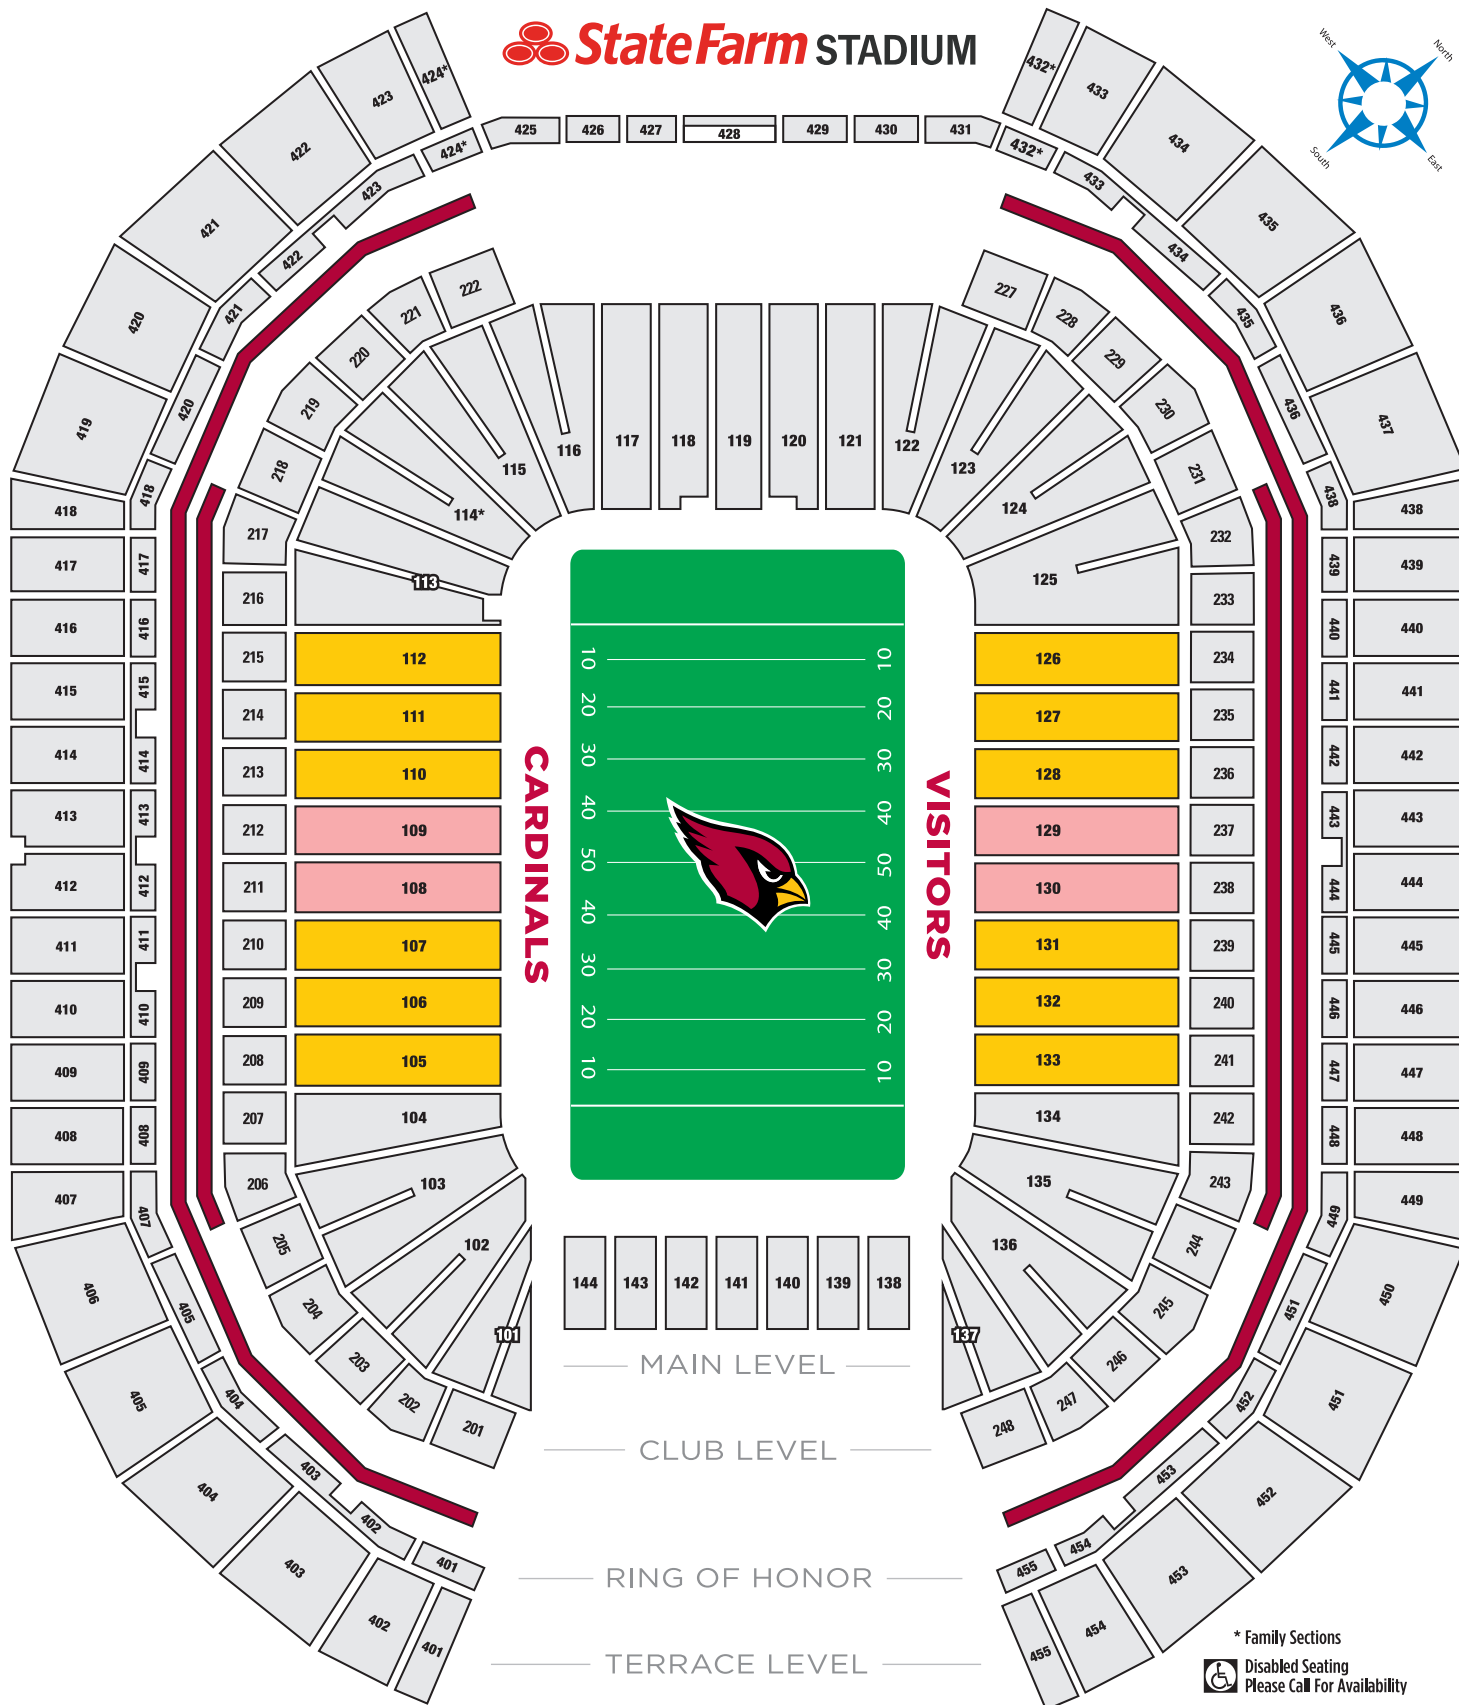

2020 ARIZONA CARDINALS TICKET PRICING VS SEATTLE SEAHAWKS

 **State Farm** STADIUM

* Family Sections
 Disabled Seating
 Please Call For Availability

	PER SEAT*	PER SEAT*
MAIN PREMIER	\$154.00	MAIN SIDELINES
		\$140.25

* As part of the Arizona Sports & Tourism Authority's stadium and site finance package, a \$7.75 per game Facility Use Fee ("FUF") will be added to the cost of each ticket for Cardinals games and other major events at the stadium. The FUF will increase each year by \$.25.