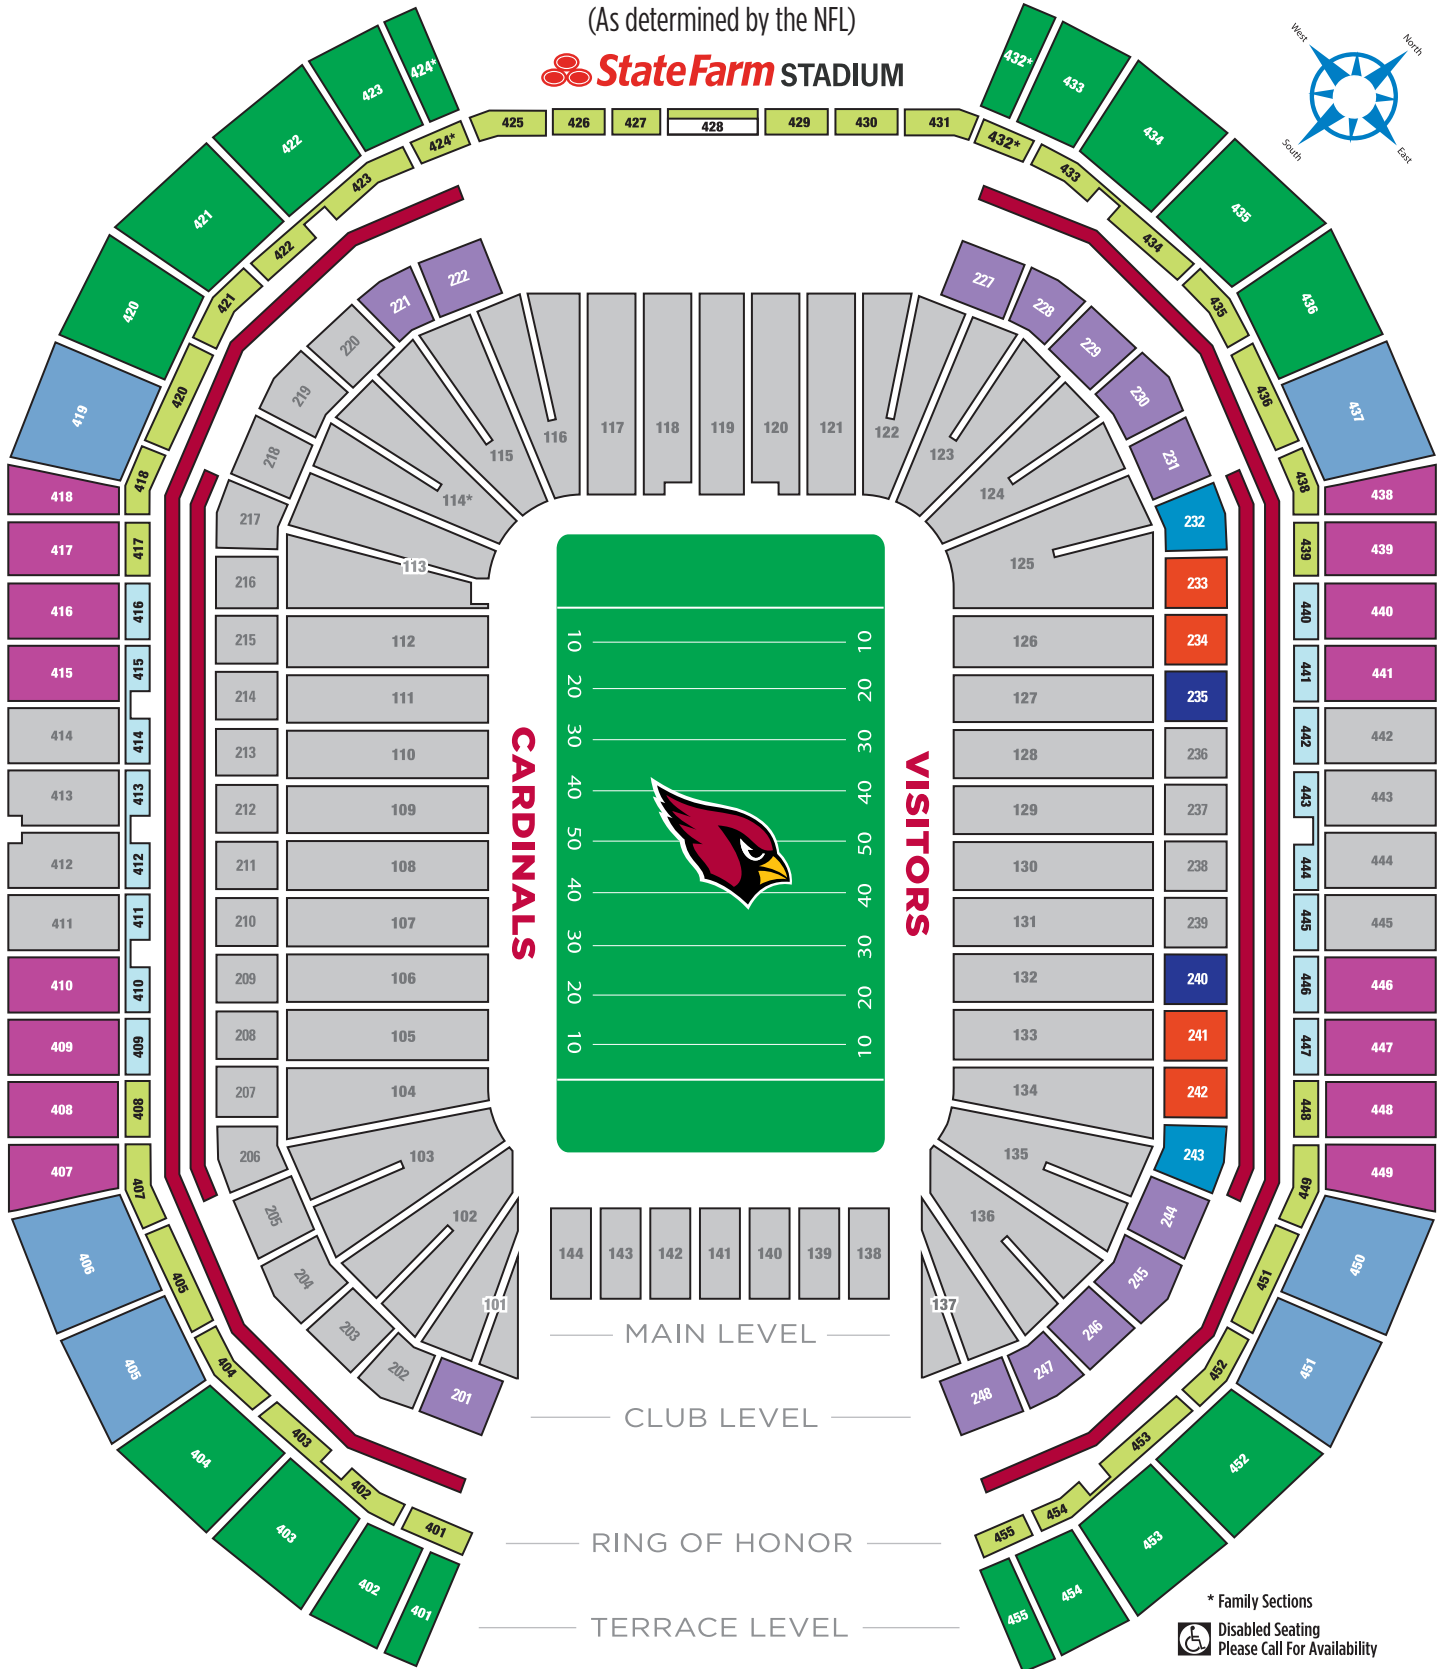

2021 ARIZONA CARDINALS PLAYOFF TICKET PRICING

(As determined by the NFL)

* Family Sections
 Disabled Seating
 Please Call For Availability

TERRACE LEVEL	PER SEAT*			RING OF HONOR LEVEL	PER SEAT*			MAIN LEVEL	PER SEAT*			CLUB LEVEL	PER SEAT*		
	WC	DIV	CONF		WC	DIV	CONF		WC	DIV	CONF		WC	DIV	CONF
TERRACE MAIN	\$94.50	\$117.00	\$186.00	ROH SIDELINES	\$136.00	\$166.00	\$266.00	MAIN PREMIER	\$163.00	\$199.00	\$317.00	CLUB PREMIER	\$493.00	\$529.00	\$647.00
TERRACE SIDELINES	\$84.50	\$107.00	\$163.00	ROH CORNERS/ENDZONE	\$101.50	\$126.00	\$197.00	MAIN SIDELINES	\$150.50	\$186.50	\$304.50	CLUB SIDELINES	\$418.00	\$454.00	\$572.00
TERRACE CORNERS	\$75.50	\$97.00	\$137.00					MAIN CORNERS	\$109.00	\$135.00	\$212.00	CLUB GOAL LINE	\$323.00	\$359.00	\$477.00
TERRACE ENDZONE	\$68.00	\$89.00	\$117.00					MAIN ENDZONE	\$97.00	\$120.00	\$188.00	CLUB CORNERS	\$303.00	\$339.00	\$457.00
												CLUB ENDZONE	\$238.00	\$274.00	\$392.00

SOLD OUT: Sections 101-144, 202-220, 236-239, 411-414, 442-445

NFC WILD CARD PLAYOFF: January 15 or 16, 2022; **NFC DIVISIONAL PLAYOFF:** January 22 or 23, 2022; **NFC CONFERENCE CHAMPIONSHIP:** January 30, 2022.

PLAYOFF PER GAME PARKING: Season Ticket Member Preferred \$40, Single Game Preferred \$60, Season Ticket Member Oversize \$80, Single Game Oversize \$110, Single Game Cash Lots (Day of Game) \$50

* As part of the Arizona Sports & Tourism Authority's stadium and site finance package, a \$8.00 per game Facility Use Fee ("FUF") will be added to the cost of each ticket for Cardinals games and other major events at the stadium. The FUF will increase each year by \$.25.