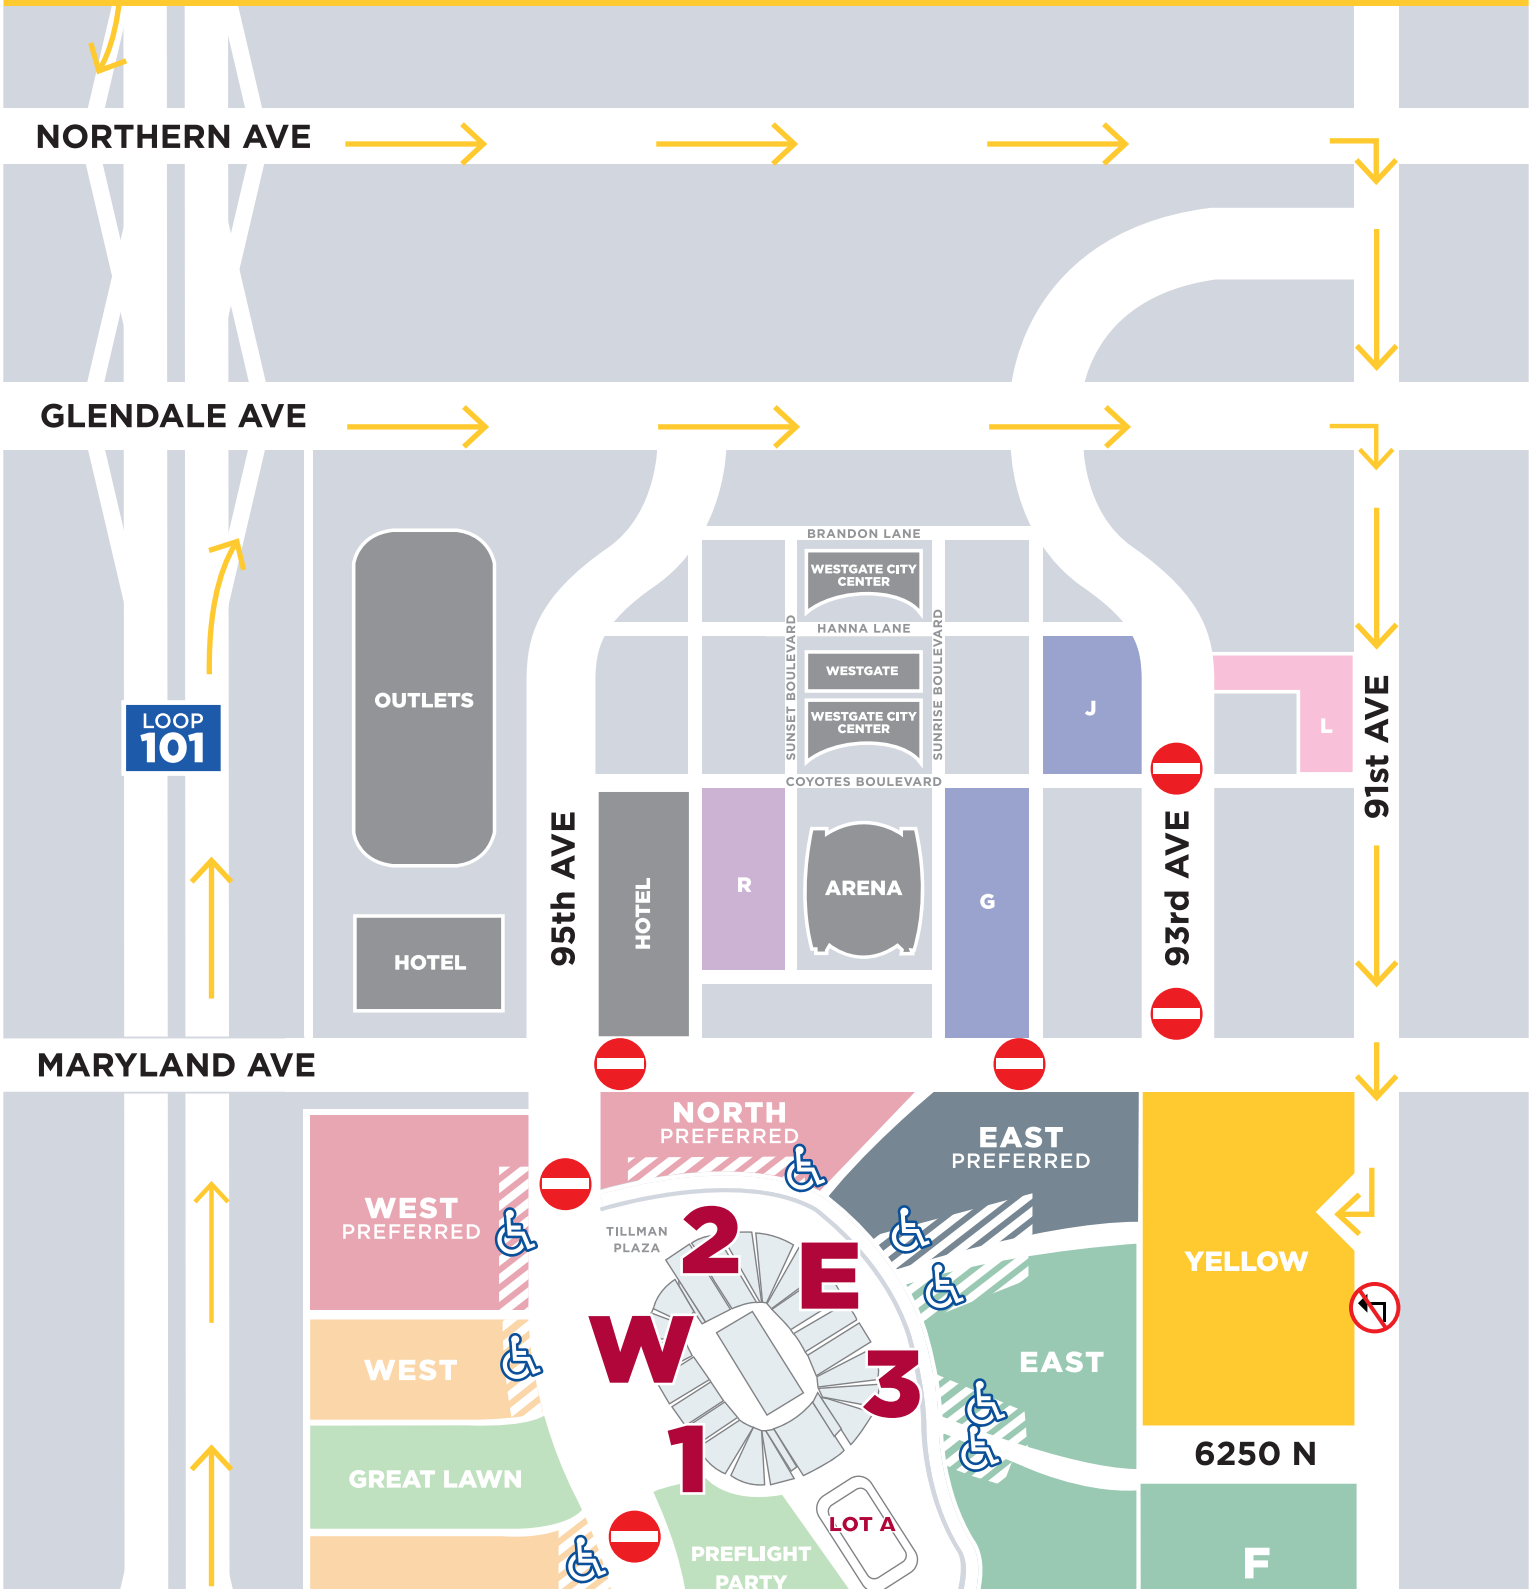

State Farm STADIUM

Game Day
Parking Map

YELLOW CARPARK

MUST ENTER VIA 91ST AVE
FROM NORTH REMAIN IN RIGHT-HAND LANE ONCE
PAST MARYLAND AVE FOR EXPEDITED ENTRY

ADA PARKING

CLOSED

NO NORTHBOUND ACCESS TO
YELLOW CARPARK