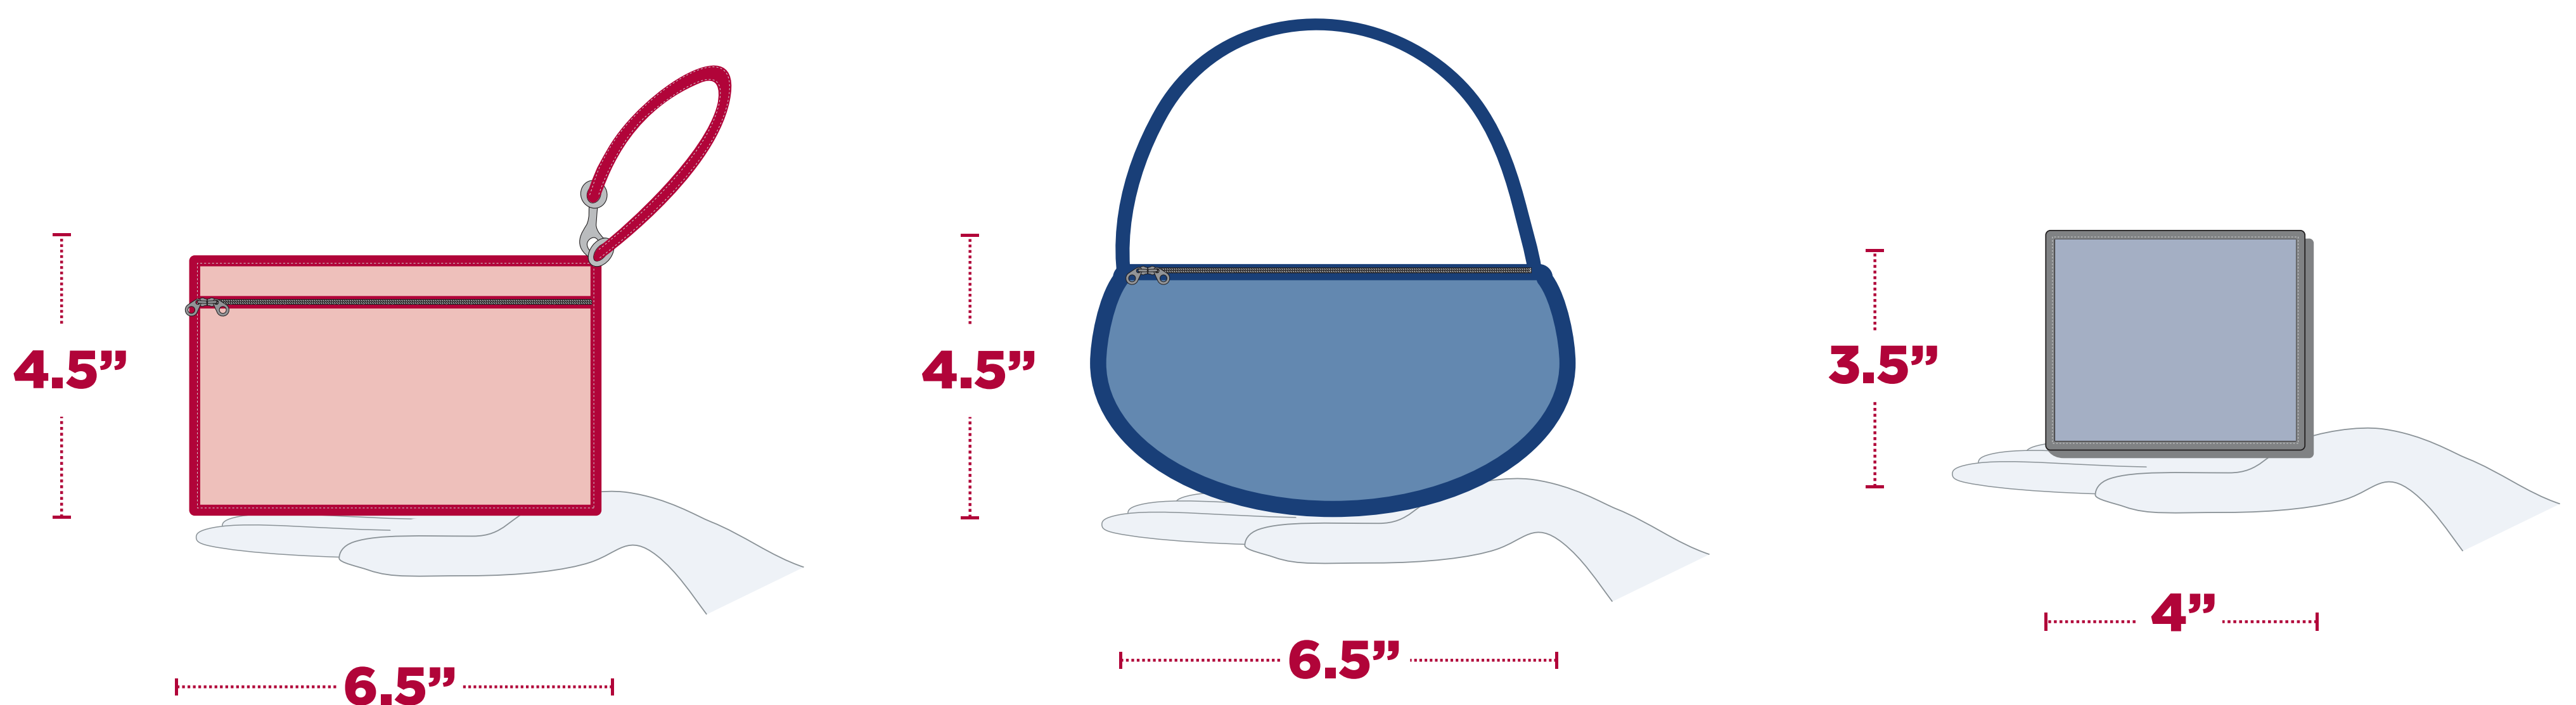

ATTENTION

APPROVED BAGS*

CLEAR TOTE

PLASTIC, VINYL OR PVC AND
DO NOT EXCEED 12" x 6" x 12"

PLASTIC STORAGE BAG

1 GALLON
RE-SEALABLE, CLEAR

INCLUDING: CLEAR BACKPACKS/CLEAR FANNY PACKS/CLEAR CINCH BAGS - THAT FIT WITHIN THE PERMISSABLE DIMENSIONS

SMALL CLUTCH BAGS/WALLETS

APPROXIMATELY THE SIZE OF A HAND WITH OR WITHOUT
A HANDLE OR STRAP NO LARGER THAN 4.5" x 6.5".

* NO BUCKLES, GROMMETS/HARDWARE OR DECOR CAN
ABSTRACT OR CONCEAL ANY PART OF THE BAG