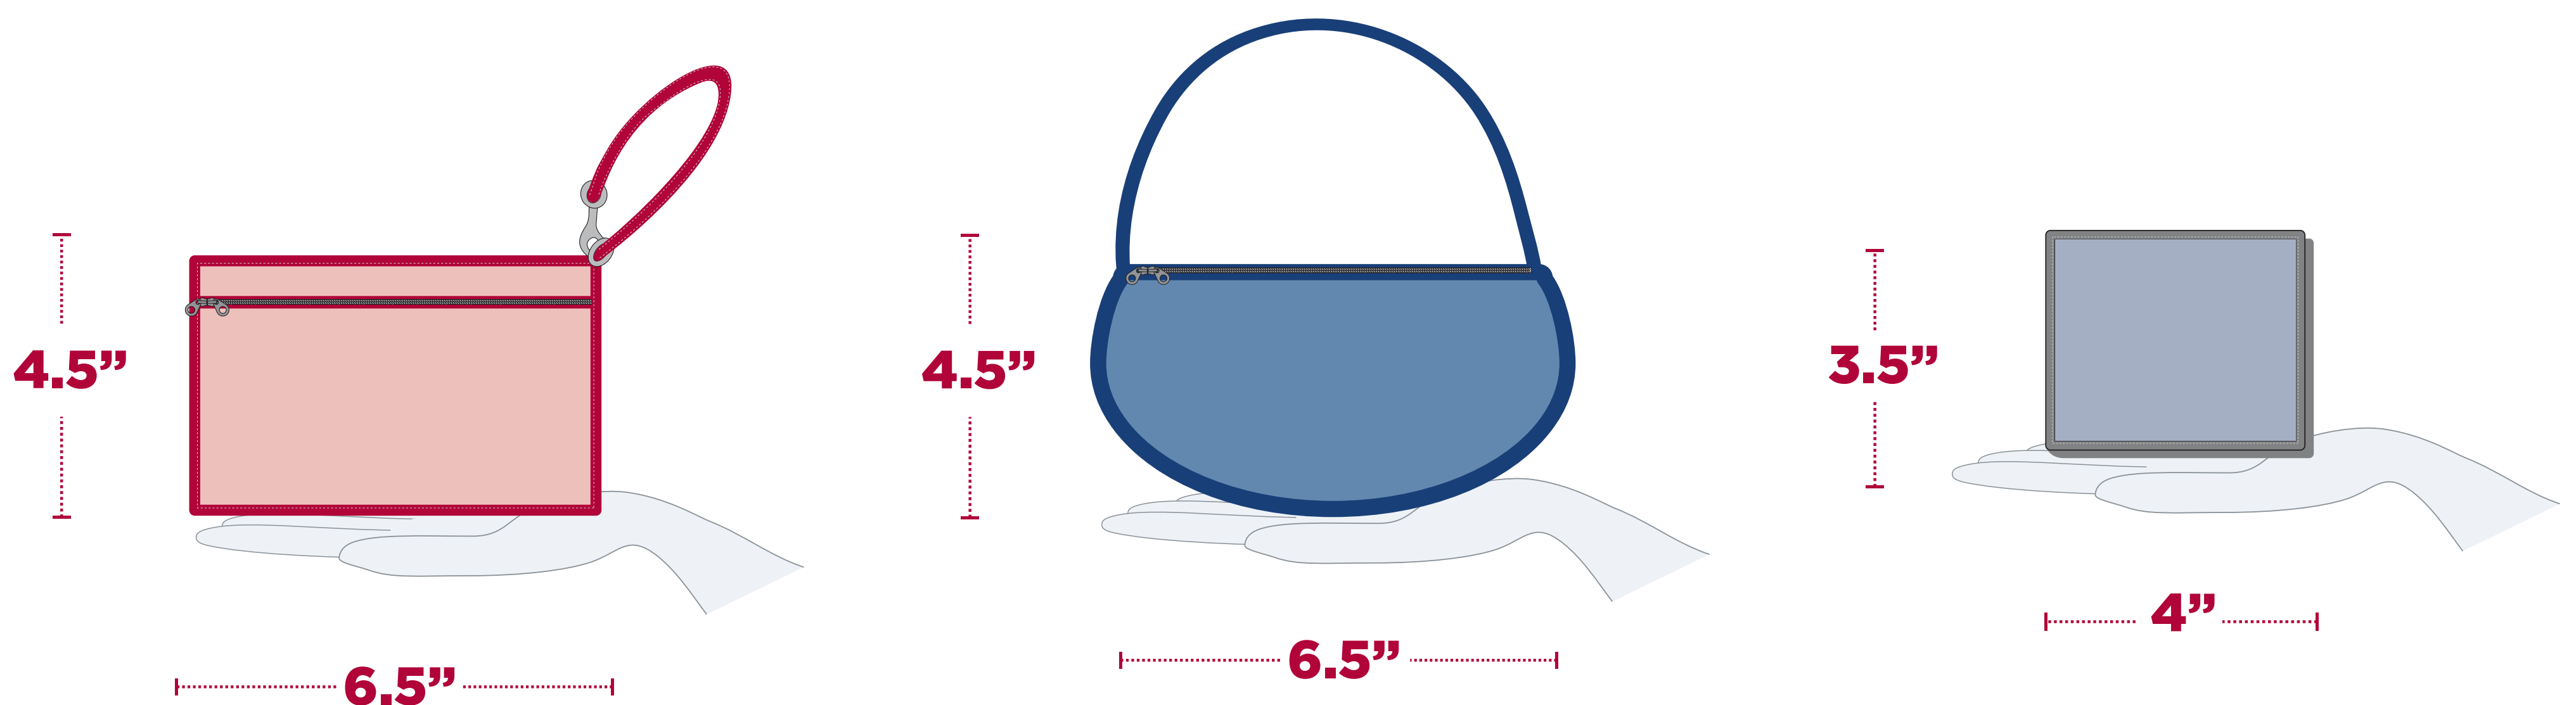

ATTENTION

APPROVED BAGS*

CLEAR TOTE

PLASTIC, VINYL OR PVC AND
DO NOT EXCEED 12" x 6" x 12"

PLASTIC STORAGE BAG

1 GALLON
RE-SEALABLE, CLEAR

INCLUDING: CLEAR BACKPACKS/CLEAR FANNY PACKS/CLEAR CINCH BAGS - THAT FIT WITHIN THE PERMISSABLE DIMENSIONS

SMALL CLUTCH BAGS/WALLETS

APPROXIMATELY THE SIZE OF A HAND WITH OR WITHOUT
A HANDLE OR STRAP NO LARGER THAN 4.5" x 6.5".

* NO BUCKLES, GROMMETS/HARDWARE OR DECOR CAN
OBSTRUCT OR CONCEAL ANY PART OF THE BAG