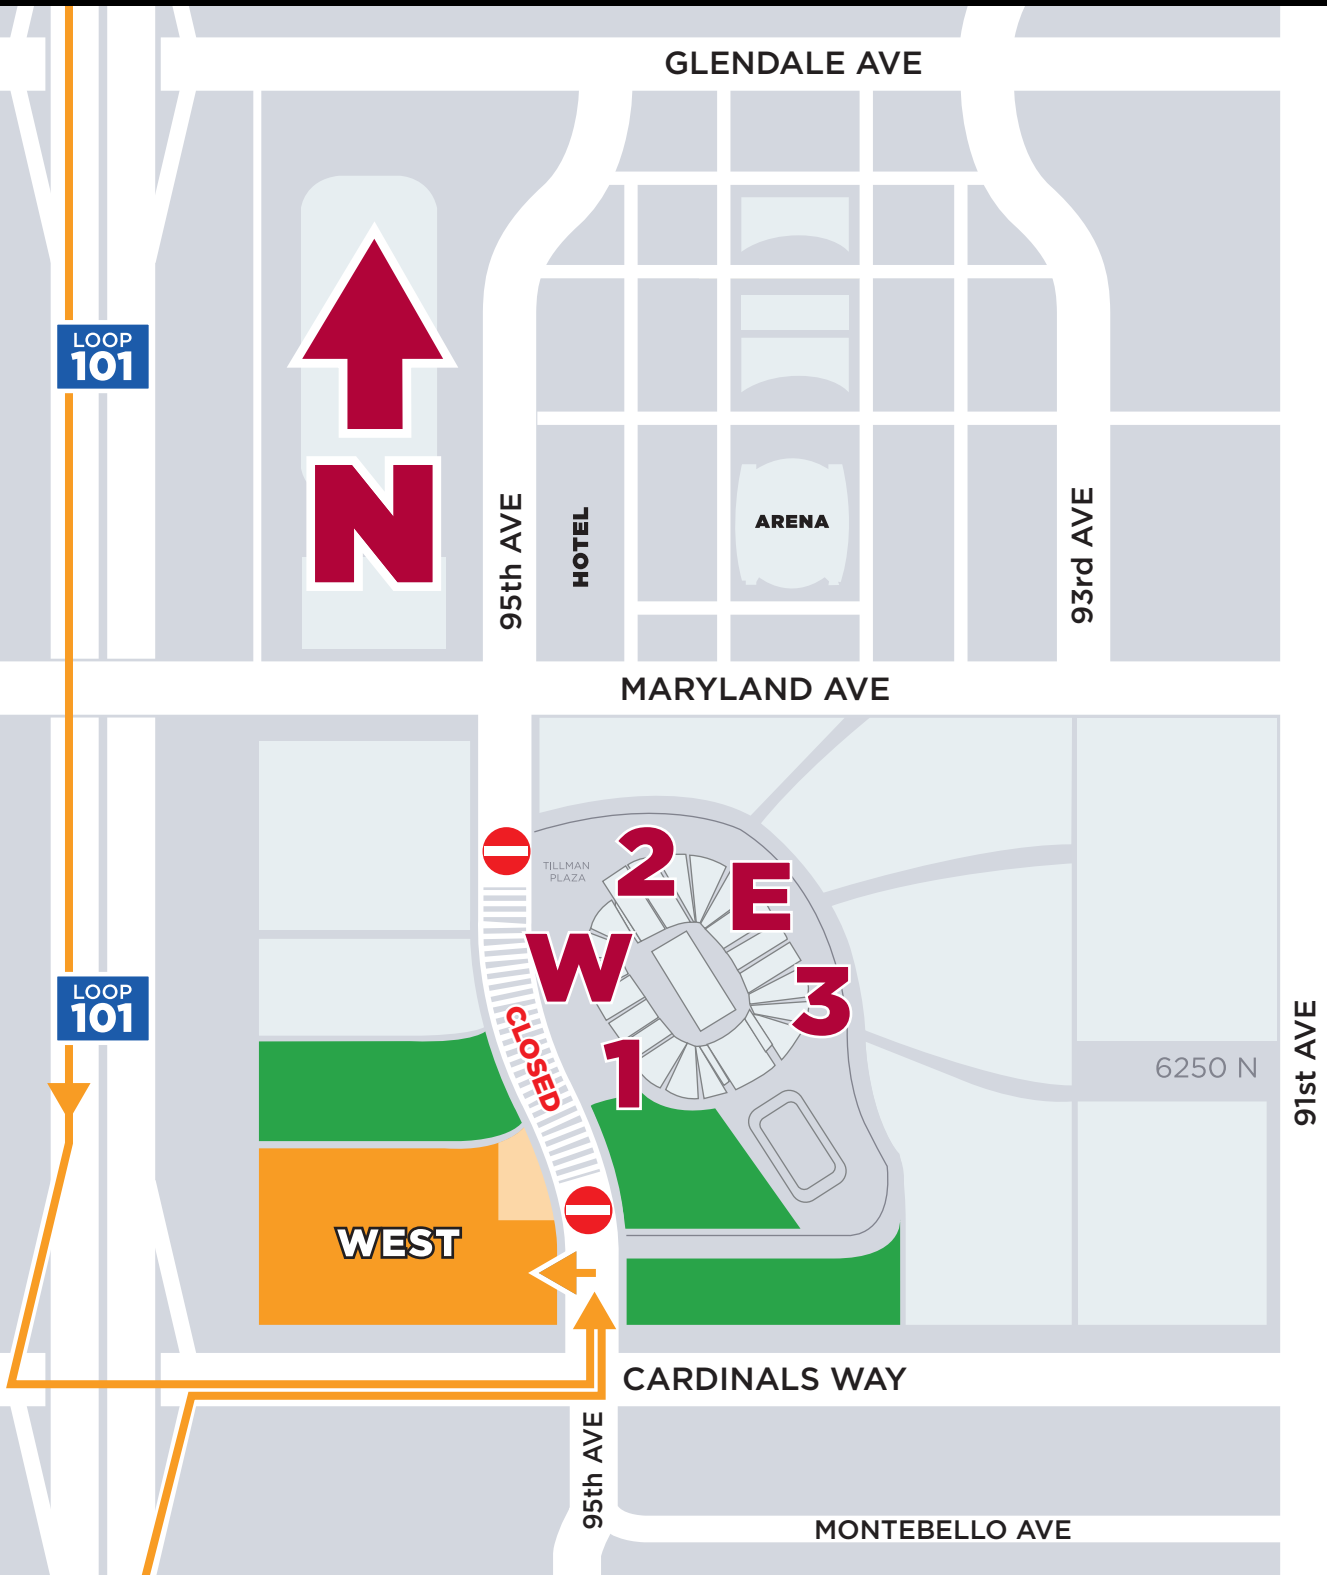

ORANGE LOT

Exit Loop 101 at Cardinals Way
Go East on Cardinals Way to 95th Ave and turn left
Go north on 95th Ave and turn left into West Lots (Orange) Entry
Stadium Parking Staff will direct you to the available parking.
Must enter from 95th Ave / Cardinals Way to avoid road closures