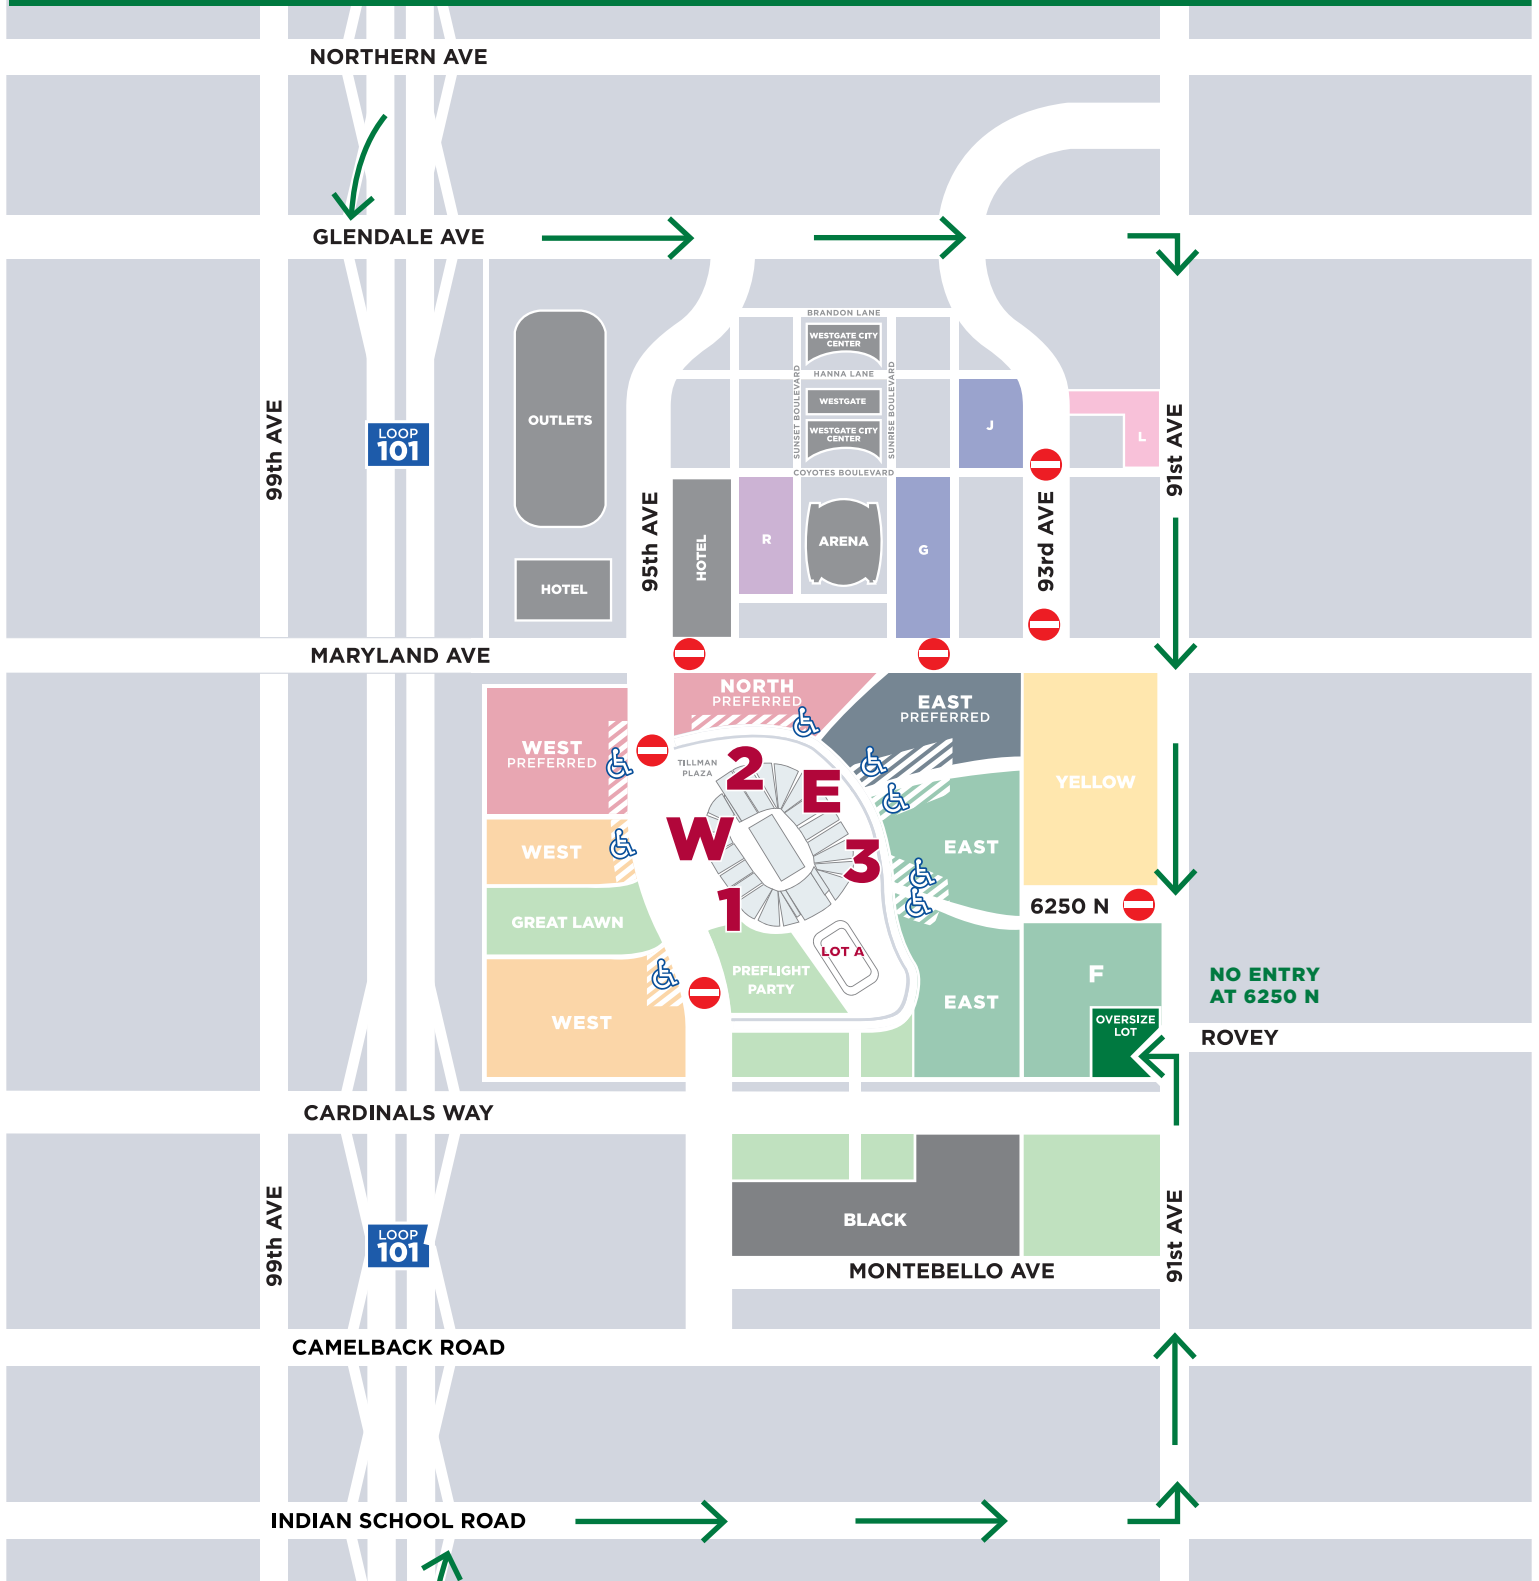

State Farm STADIUM

Game Day
Parking Map

**LOT F OVERSIZED VEHICLES
MUST ENTER VIA 91ST AVENUE**

ADA PARKING

CLOSED

Map Not To Scale

PLEASE HAVE PERMIT READY TO SCAN ON PHONE