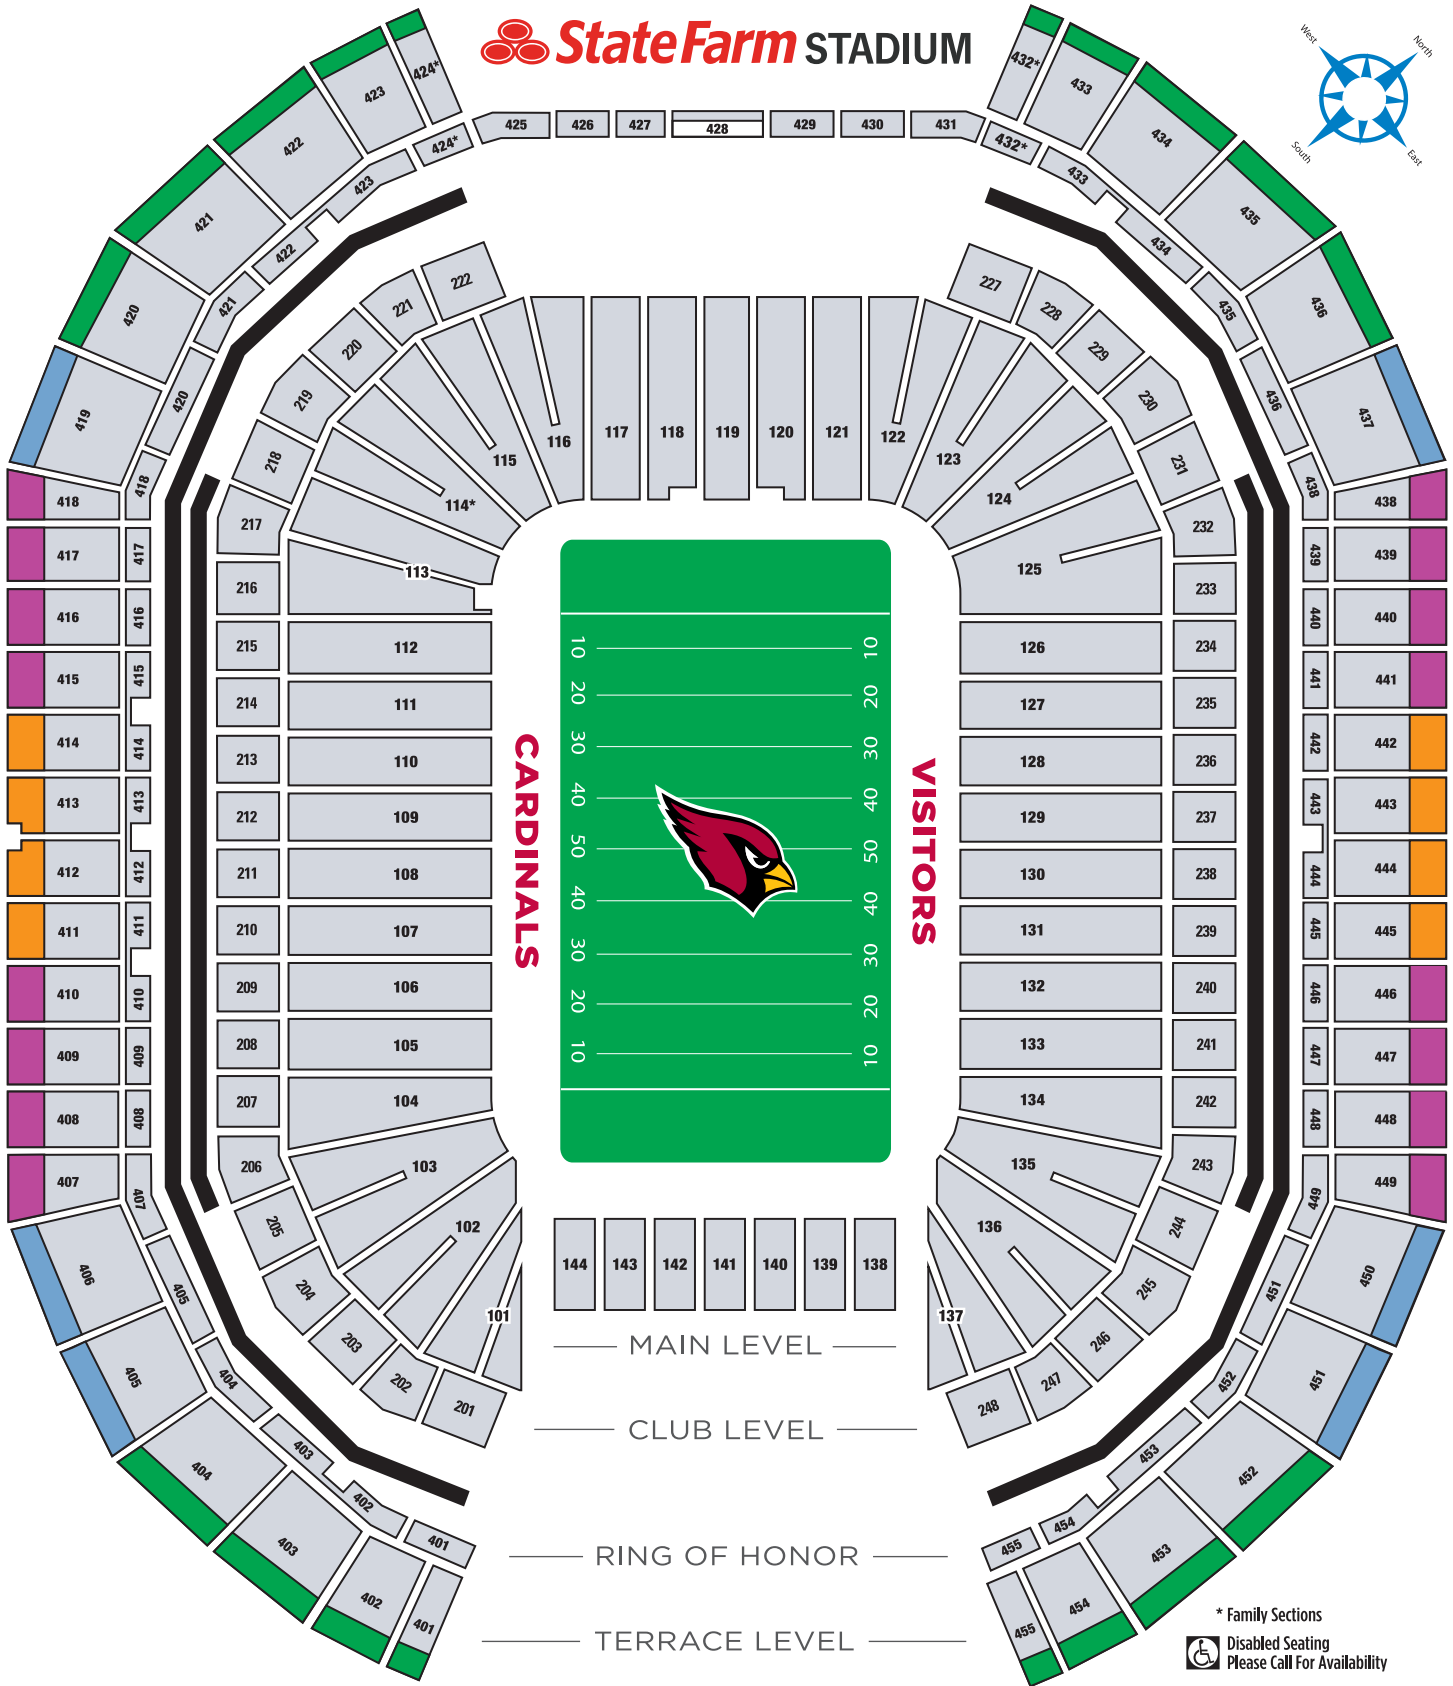

2021 GROUP TICKET PRICING

 **StateFarm** STADIUM

* Family Sections

 Disabled Seating
Please Call For Availability

TERRACE LEVEL	PER SEAT*			
	PRESEASON	PRIME	PREMIUM	MARQUEE
MAIN	\$30.00	\$36.00	\$36.00	◆
SIDELINES	\$30.00	\$36.00	\$36.00	◆
CORNERS	\$25.00	\$31.00	\$31.00	◆
ENDZONE	\$21.00	\$31.00	\$31.00	◆

PRESEASON GAMES:
DALLAS (PRESEASON WEEK 1, DATE & TIME TBD),
KANSAS CITY (AUGUST 20)

PRIME GAMES:
HOUSTON (OCTOBER 24), CAROLINA (NOVEMBER 14),
LOS ANGELES RAMS (DECEMBER 13), INDIANAPOLIS (DECEMBER 25)

PREMIUM GAMES:
MINNESOTA (SEPTEMBER 19), SAN FRANCISCO (OCTOBER 10),
SEATTLE (JANUARY 9)

MARQUEE GAME:
GREEN BAY (OCTOBER 28)

◆ IN ORDER TO PURCHASE GREEN BAY GROUP TICKETS, YOU MUST ALSO PURCHASE THE SAME NUMBER OF TICKETS TO ANOTHER GAME.