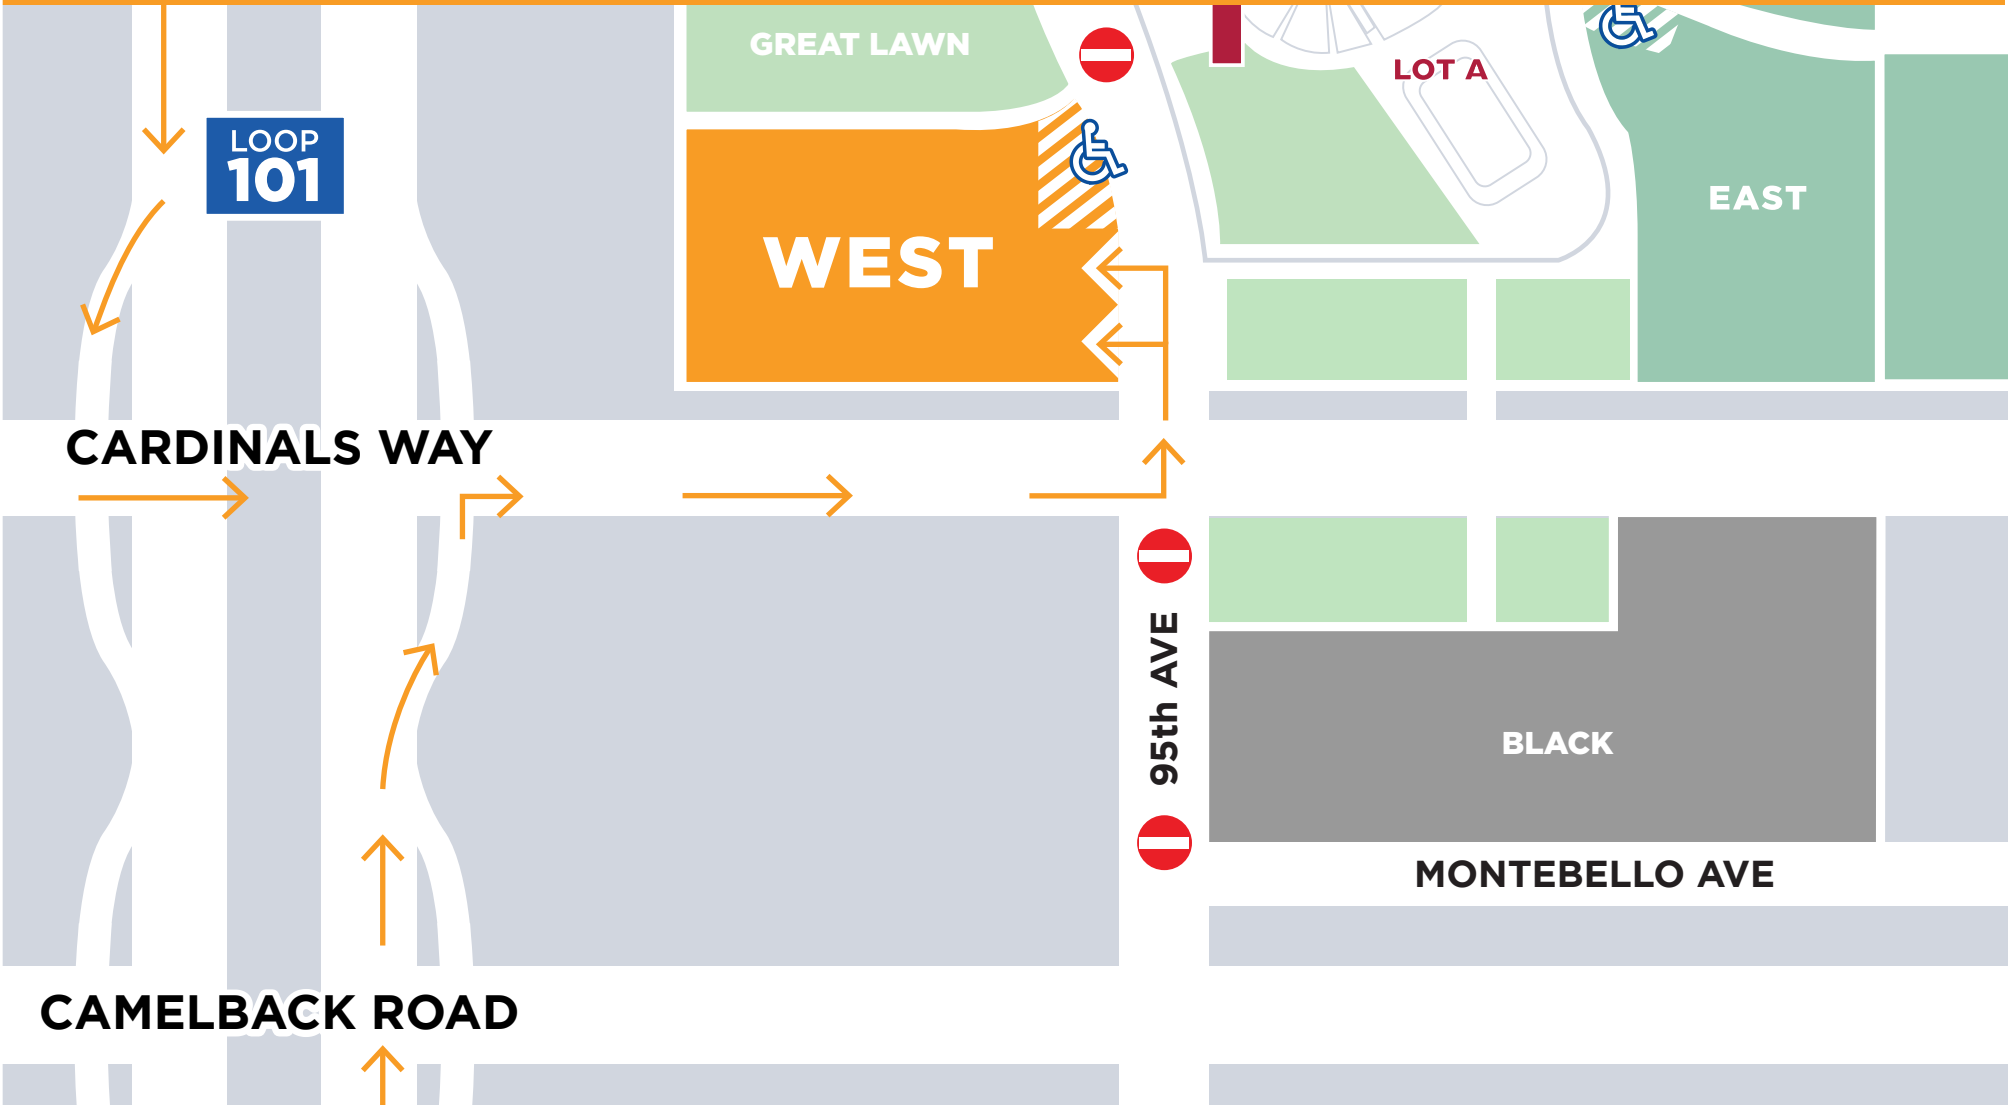

State Farm STADIUM

Game Day
Parking Map

WEST CARPARK DISABLED / MEDIA
MUST ENTER VIA CARDINALS WAY
USE TWO LEFT TURN LANES

-  ADA PARKING
-  CLOSED

Map Not To Scale

PLEASE HAVE PERMIT READY TO SCAN ON PHONE