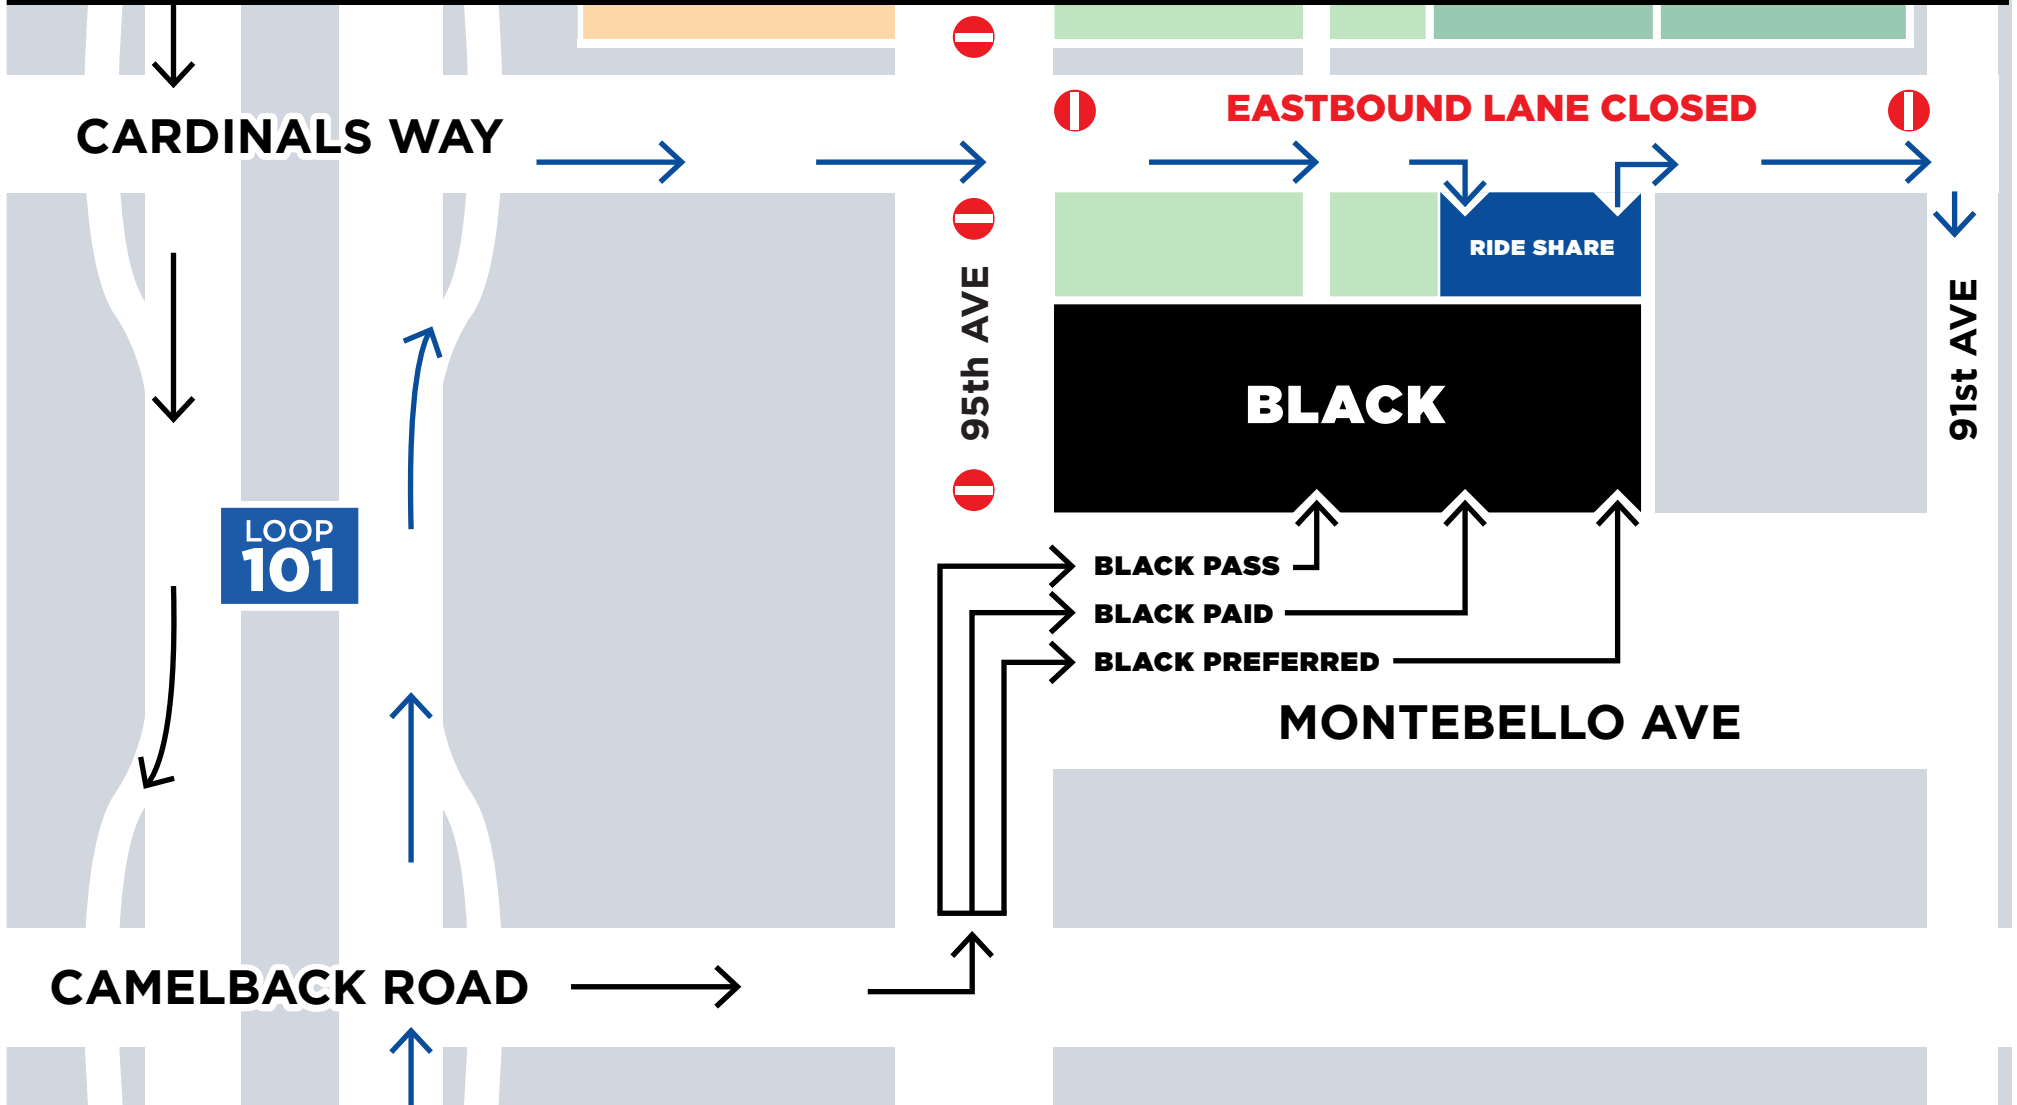

# State Farm STADIUM

Game Day  
Parking Map

**RIDESHARE, LIMOS, CHARTER ROUTES**  
MUST ENTER VIA CARDINALS WAY

**BLACK CARPARK**  
MUST ENTER VIA CAMELBACK ROAD

Map Not To Scale

**PLEASE HAVE PERMIT READY TO SCAN ON PHONE**