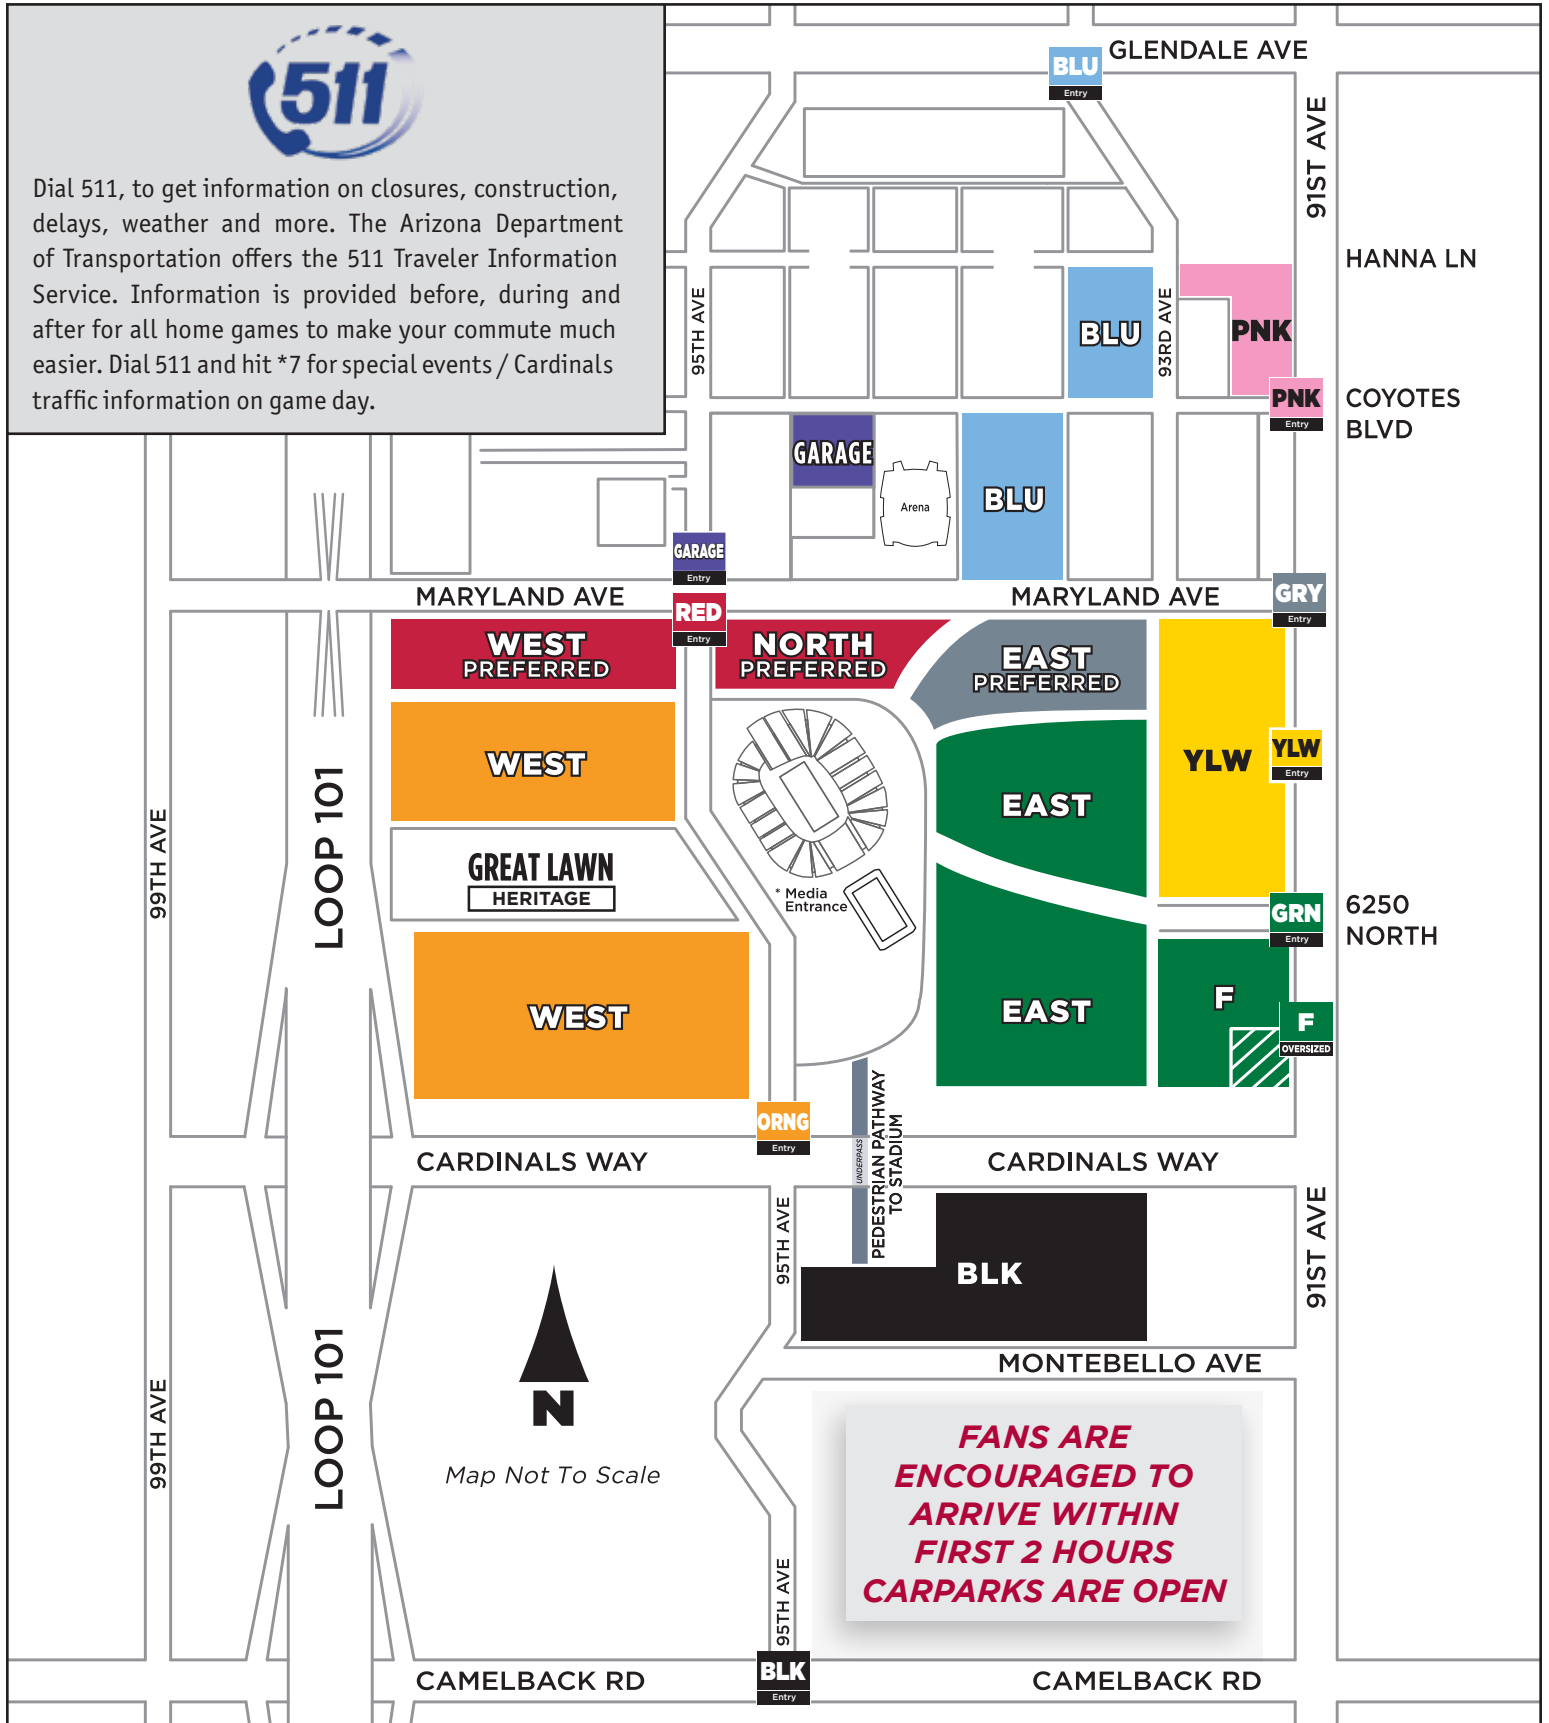

# STATE FARM STADIUM GAME DAY PARKING

Dial 511, to get information on closures, construction, delays, weather and more. The Arizona Department of Transportation offers the 511 Traveler Information Service. Information is provided before, during and after for all home games to make your commute much easier. Dial 511 and hit \*7 for special events / Cardinals traffic information on game day.

<b>WP</b> West Preferred Use <b>RED</b> Entry	<b>E</b> East Use <b>GREEN</b> Entry	<b>W</b> West Use <b>ORANGE</b> Entry	<b>GARAGE</b> Purple Garage Use <b>GARAGE</b> Entry
<b>NP</b> North Preferred Use <b>RED</b> Entry	<b>F</b> Field Use <b>GREEN</b> Entry	<b>YLW</b> Yellow Use <b>YELLOW</b> Entry (Southbound Only Access)	<b>PNK</b> Pink Use <b>PINK</b> Entry
<b>EP</b> East Preferred Use <b>GREY</b> Entry	<b>F</b> Field Use <b>OVERSIZED</b> Entry	<b>BLU</b> Blue Use <b>BLUE</b> Entry	<b>BLK</b> Black Use <b>BLACK</b> Entry