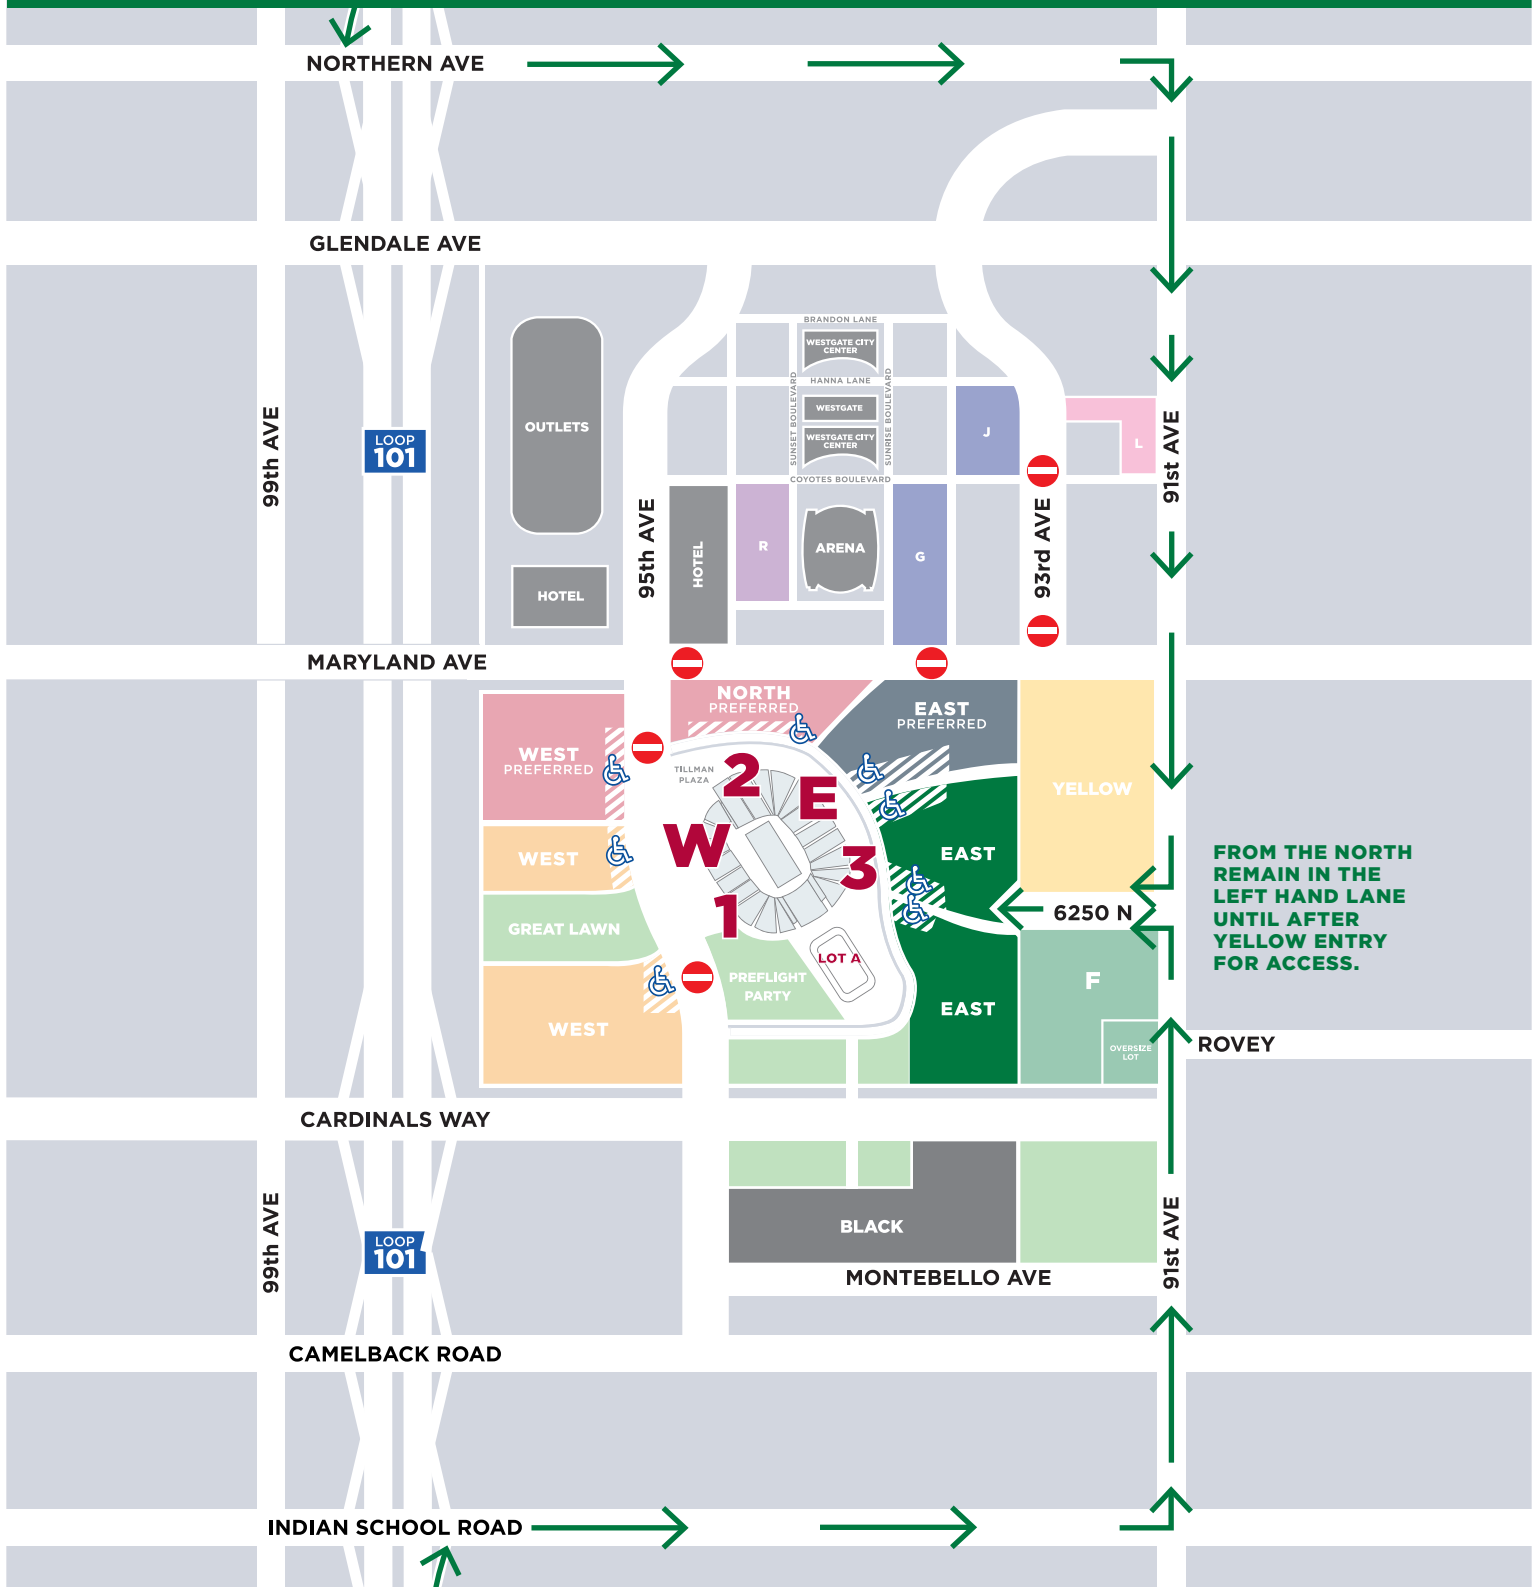

State Farm STADIUM

Game Day Parking Map

FROM THE NORTH
REMAIN IN THE
LEFT HAND LANE
UNTIL AFTER
YELLOW ENTRY
FOR ACCESS.

EAST CARPARK
MUST ENTER VIA 91ST AVE

ADA PARKING

CLOSED

Map Not To Scale

PLEASE HAVE PERMIT READY TO SCAN ON PHONE