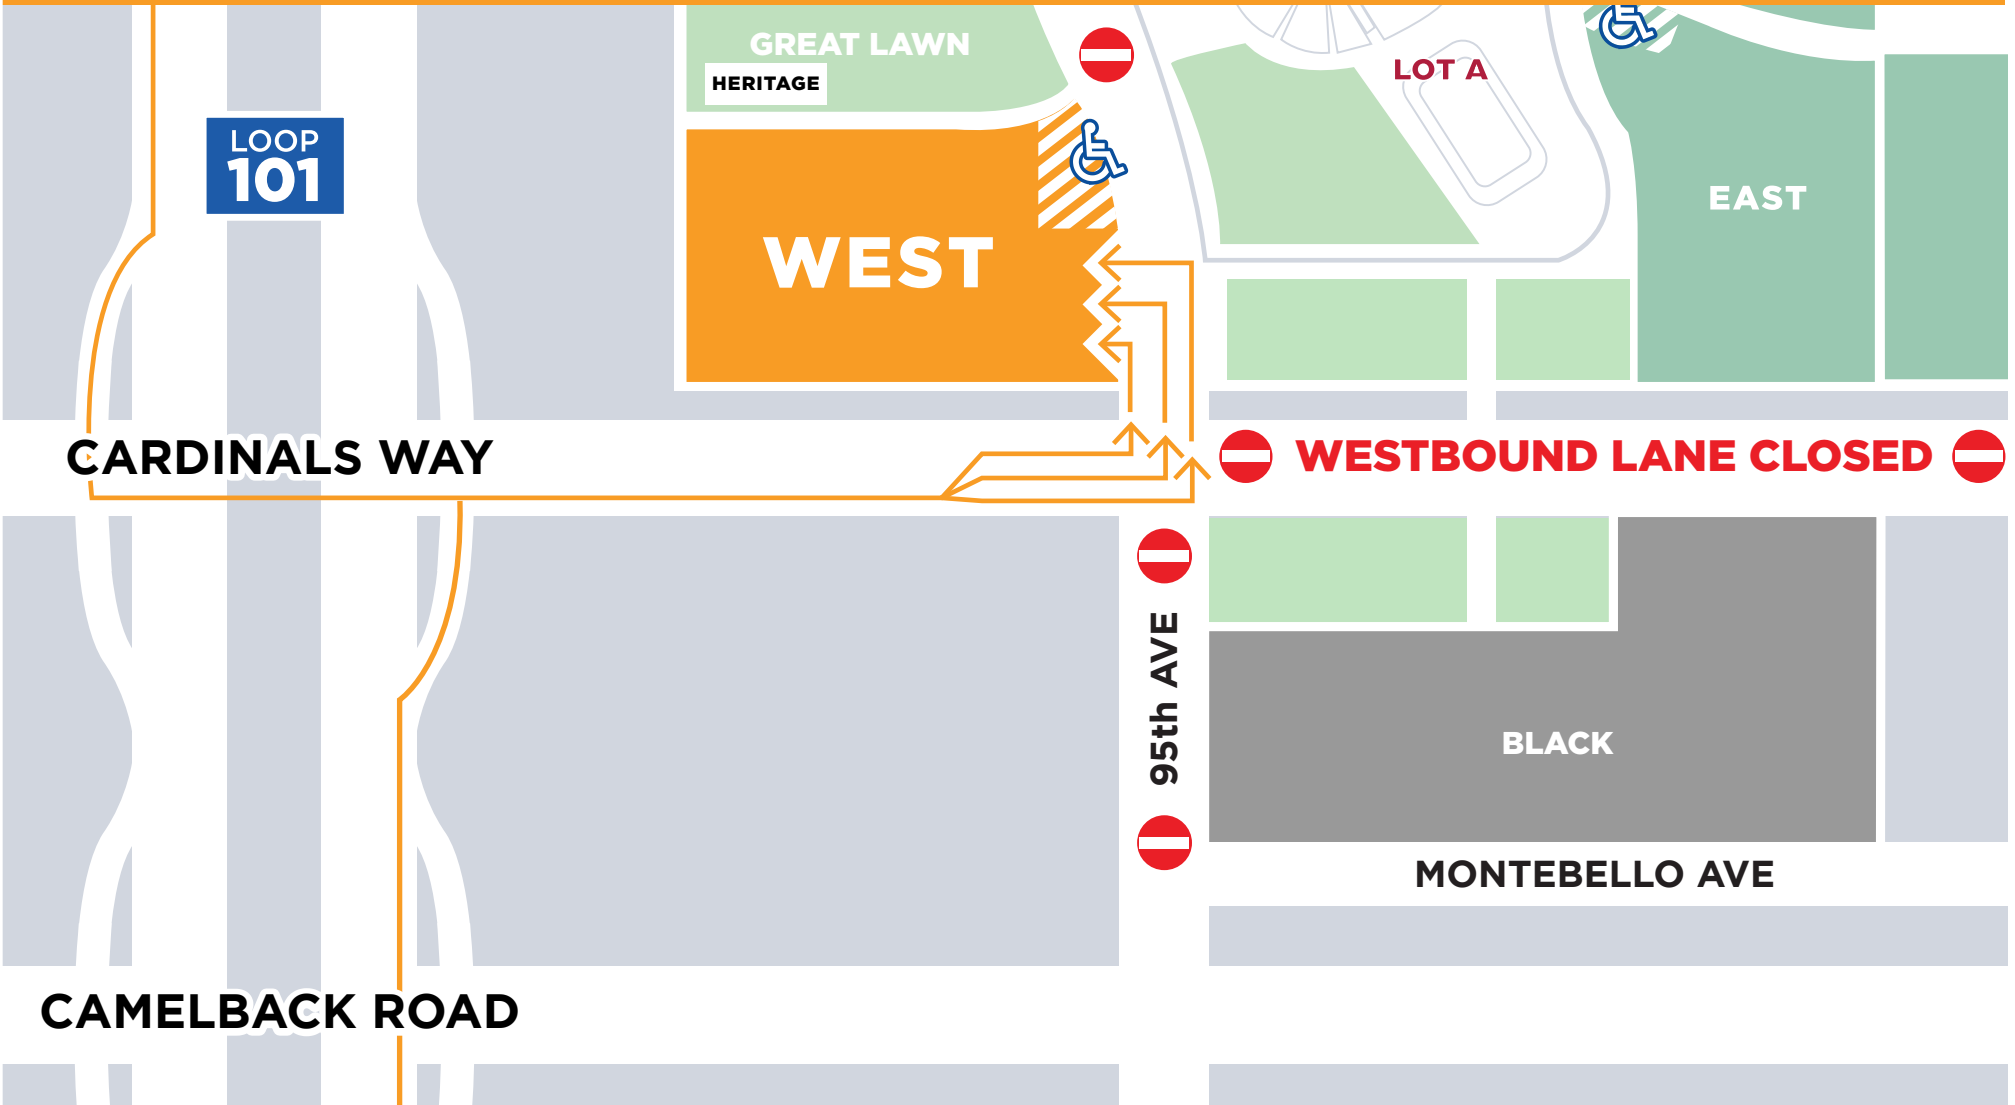

State Farm STADIUM

Game Day
Parking Map

Map Not To Scale

WEST CARPARK DISABLED / MEDIA
MUST ENTER VIA CARDINALS WAY
USE THREE LEFT TURN LANES

ADA PARKING

CLOSED

PLEASE HAVE PERMIT READY TO SCAN ON PHONE