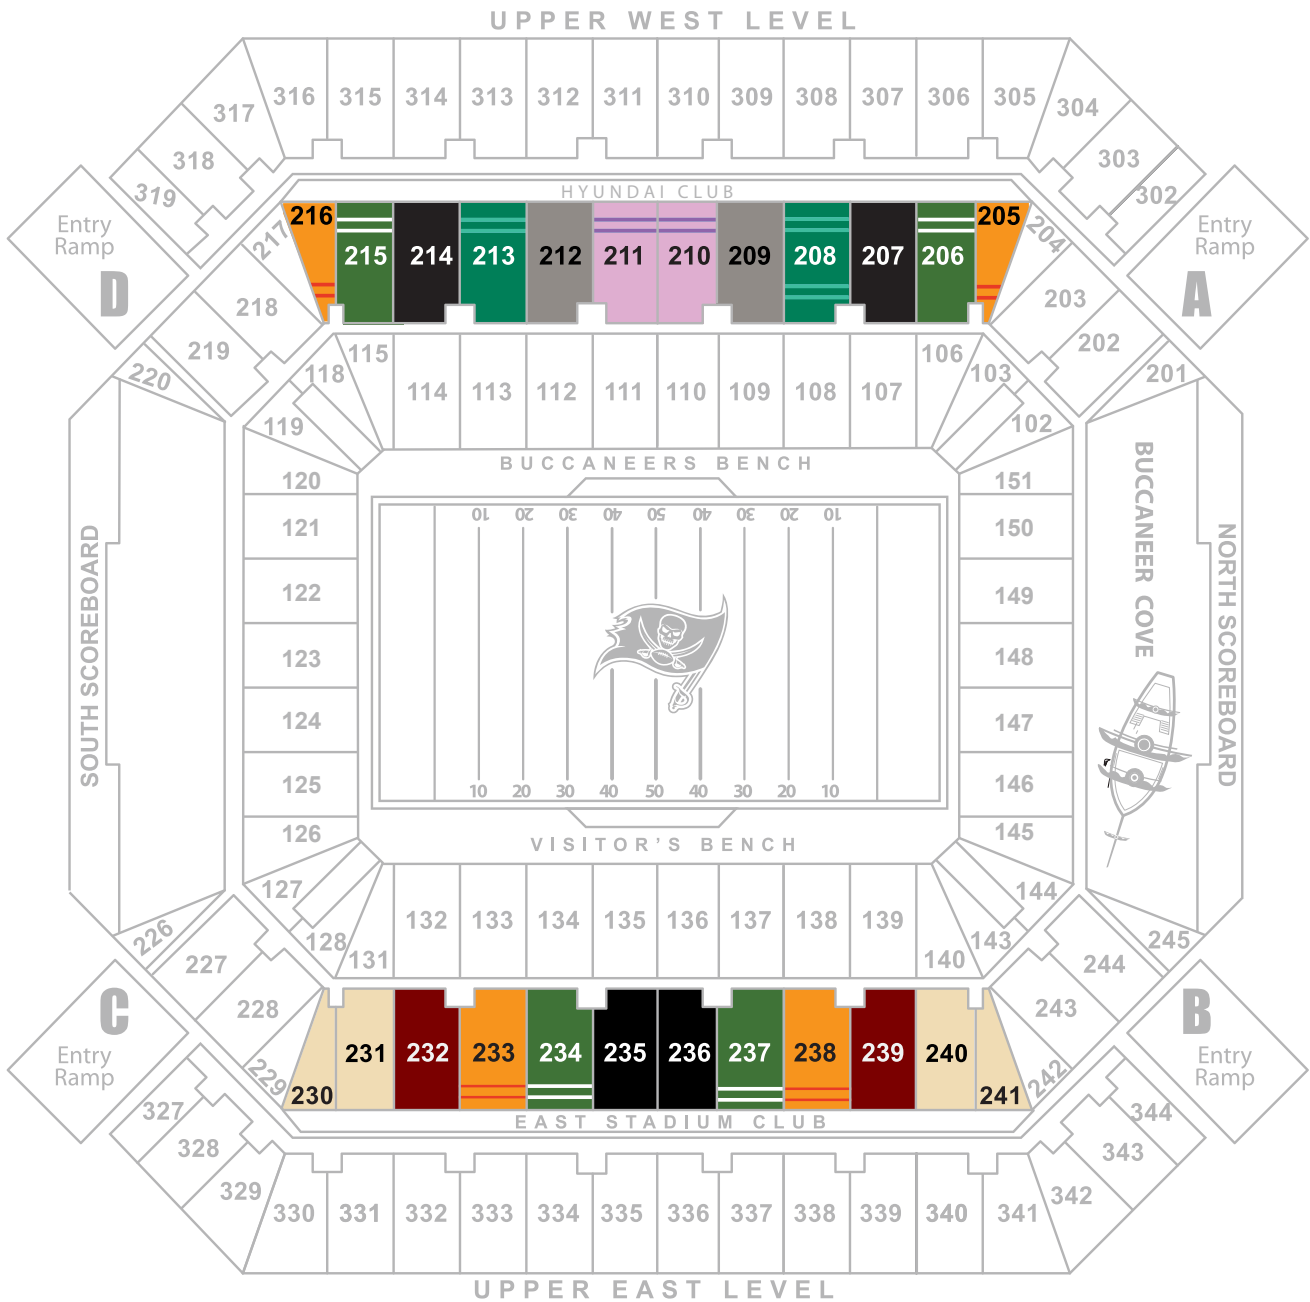

2020 STADIUM CLUB PRICING

STADIUM CLUB EAST

\$2,100**	\$1850**	\$1600***
\$1400***	\$1350***	

HYUNDAI CLUB

\$3500*	\$2750*	\$2350**
\$2100**	\$1850**	\$1600***

*Includes \$35 in Stadium Credit per game.
 **Includes \$25 in Stadium Credit per game.
 ***Includes \$15 in Stadium Credit per game.

The prices above do not include sales taxes, TSA surcharges or handling fees.

2020 HOME OPPONENTS

GREEN BAY PACKERS

KANSAS CITY CHIEFS

MINNESOTA VIKINGS

NEW ORLEANS SAINTS

LOS ANGELES CHARGERS

ATLANTA FALCONS