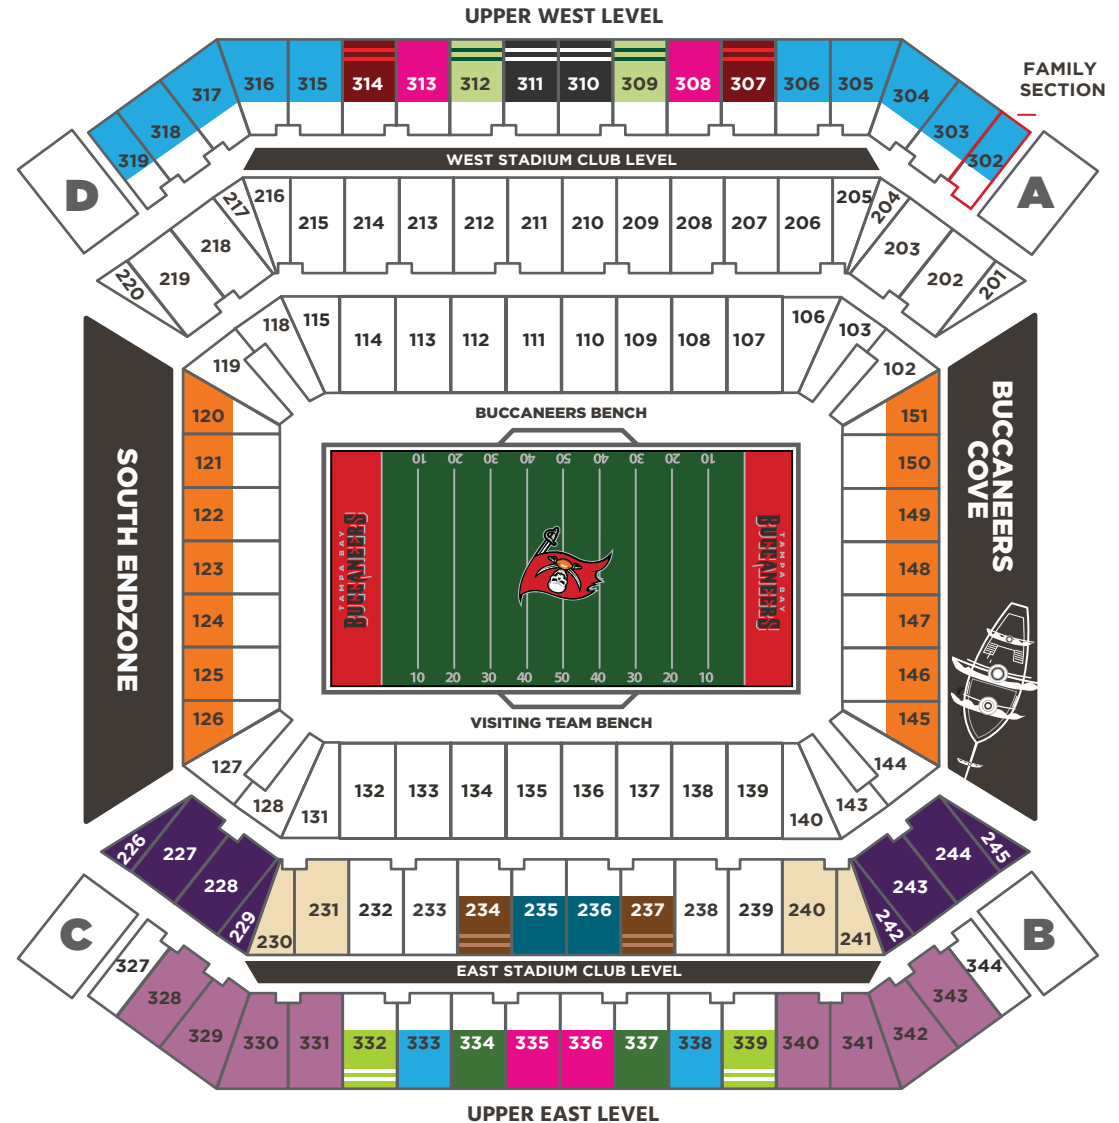

2019 GROUP TICKET PRICING

LOWER LEVEL & CORNERS

PRESEASON	PRIME	MARQUEE 1	MARQUEE 2
\$47	\$91	\$197	\$197
\$39	\$76	\$112	\$165

UPPER LEVEL

PRESEASON	PRIME	MARQUEE 1	MARQUEE 2
\$39	\$76	\$112	\$165
\$37	\$71	\$106	\$154
\$34	\$66	\$97	\$143
\$31	\$61	\$89	\$132
\$29	\$56	\$83	\$121
\$26	\$51	\$75	\$111
\$23	\$45	\$66	\$100
\$21	\$41	\$60	\$89

STADIUM CLUB

PRESEASON	PRIME	MARQUEE 1	MARQUEE 2
\$115	\$228	\$284	\$284
\$103	\$203	\$252	\$252
\$72	\$142	\$176	\$176

2019 HOME SCHEDULE

PRESEASON	PRESEASON	PRIME	MARQUEE 2	PRIME
8/16 7:30 p.m.	8/23 7:30 p.m.	9/8 4:25 p.m.	9/22 4:05 p.m.	11/10 1:00 p.m.
MARQUEE 1	PRIME	PRIME	PRIME	
11/17 1:00 p.m.	12/8 1:00 p.m.	12/21 or 22 TBD	12/29 1:00 p.m.	