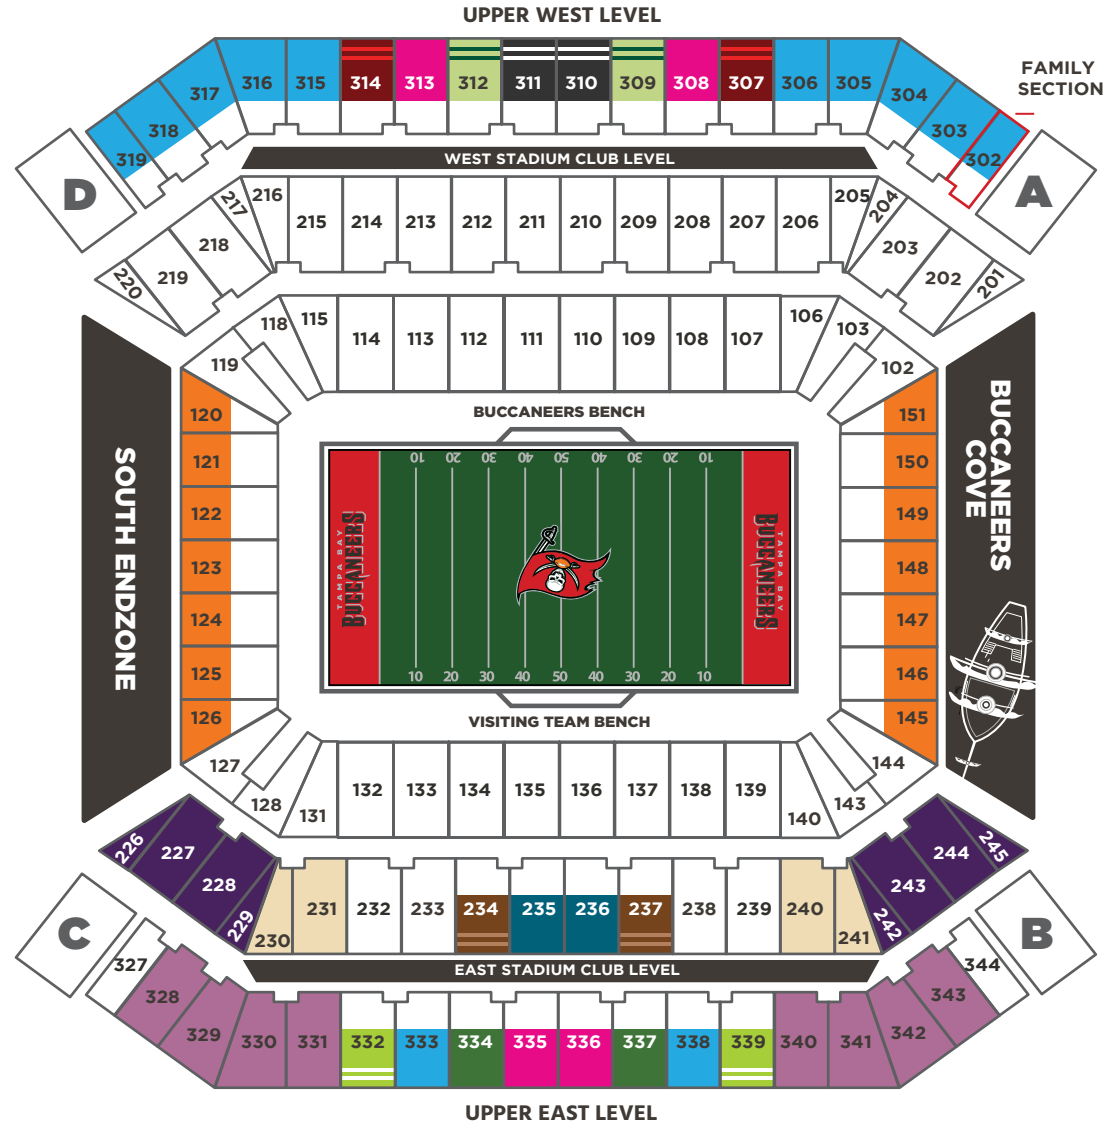

2019 GROUP TICKET PRICING

LOWER LEVEL & CORNERS

PRESEASON	PRIME	MARQUEE 1	MARQUEE 2
\$47	\$91	\$197	\$197
\$39	\$76	\$112	\$165

UPPER LEVEL

PRESEASON	PRIME	MARQUEE 1	MARQUEE 2
\$39	\$76	\$112	\$165
\$37	\$71	\$106	\$154
\$34	\$66	\$97	\$143
\$31	\$61	\$89	\$132
\$29	\$56	\$83	\$121
\$26	\$51	\$75	\$111
\$23	\$45	\$66	\$100
\$21	\$41	\$60	\$89

STADIUM CLUB

PRESEASON	PRIME	MARQUEE 1	MARQUEE 2
\$115	\$228	\$284	\$284
\$103	\$203	\$252	\$252
\$72	\$142	\$176	\$176

2019 HOME SCHEDULE

PRESEASON	PRESEASON	PRIME	MARQUEE 2	PRIME
8/16 7:30 p.m.	8/23 7:30 p.m.	9/8 4:25 p.m.	9/22 4:05 p.m.	11/10 1:00 p.m.
MARQUEE 1	PRIME	PRIME	PRIME	
11/17 1:00 p.m.	12/8 1:00 p.m.	12/22 1:00 p.m.	12/29 1:00 p.m.	