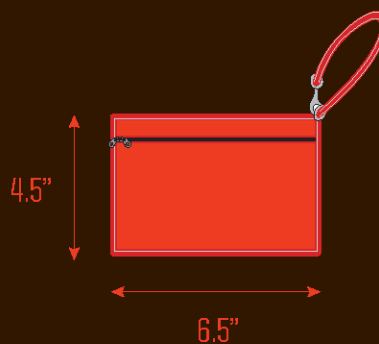

# CLEAR BAG POLICY

## APPROVED BAGS

- Bags that are clear plastic, vinyl or PVC and do not exceed 12" W x 12" H x 6" D
  - One-gallon clear plastic freezer bag (Ziploc bag or similar)
- Small clutch bag approximately the size of a hand, with or without a handle or strap.  
This can be carried separately or within a plastic bag

## ACTUAL SIZES

12"  
12"  
CLEAR TOTE

4.5"  
6.5"  
SMALL CLUTCH BAG

For more information please visit:

[NFL.com/ALLCLEAR](https://www.nfl.com/ALLCLEAR)  
[clevelandbrownsstadium.com](https://www.clevelandbrownsstadium.com)