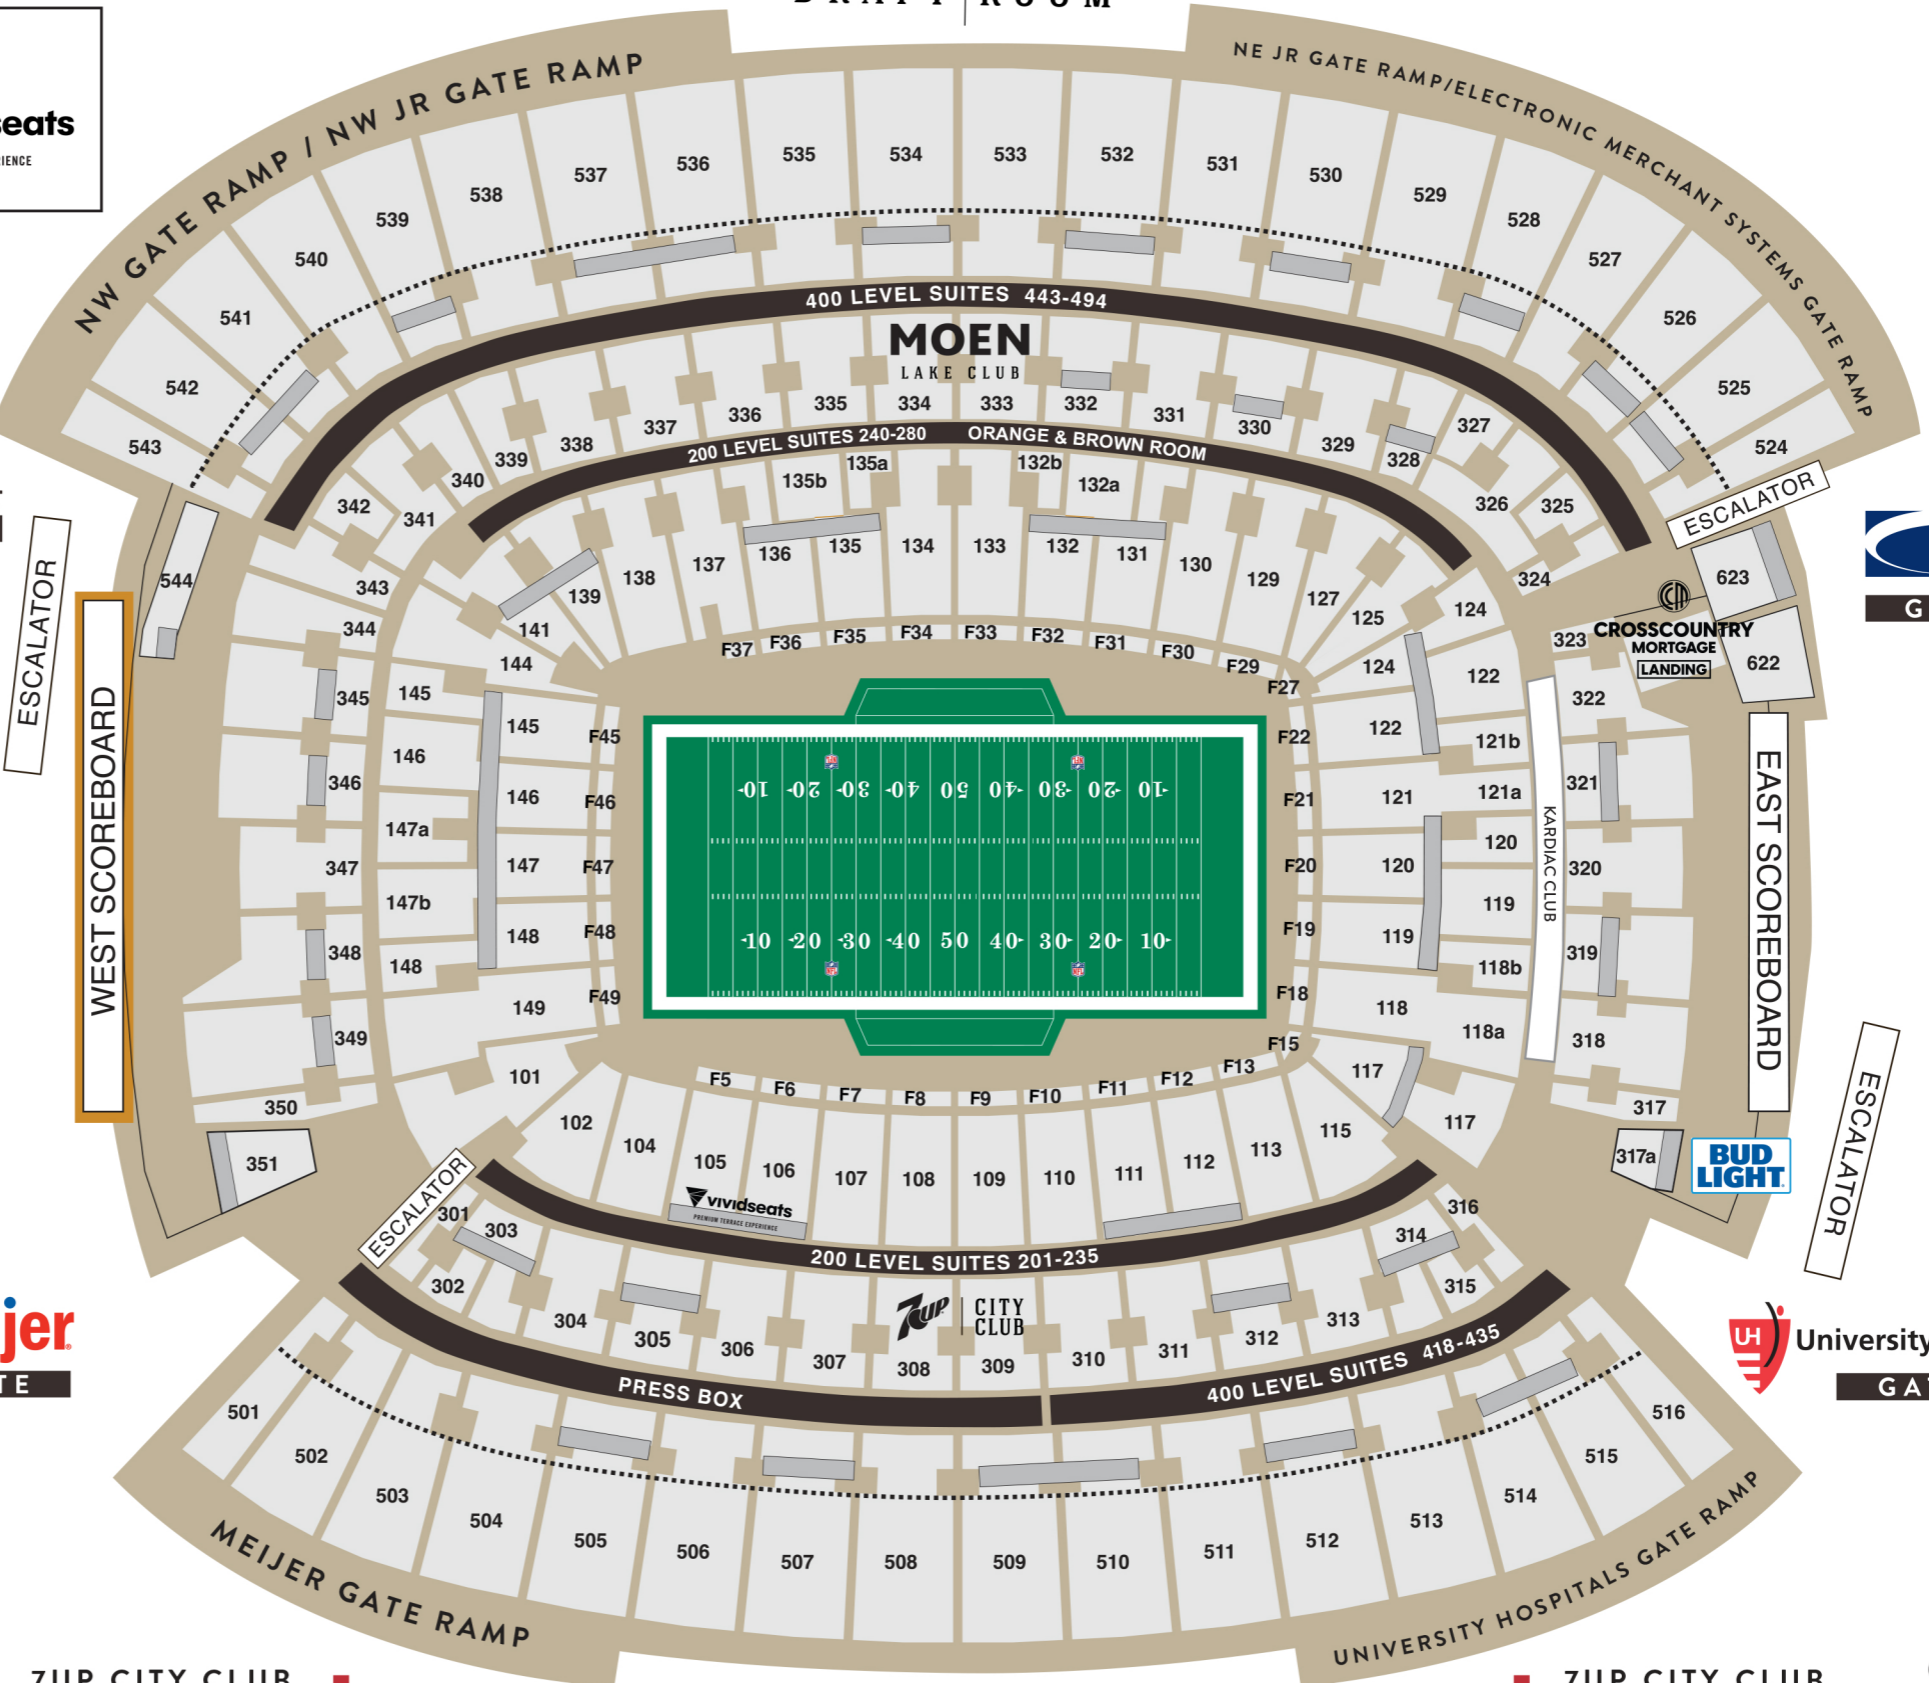

GRAND STAIRCASE

DRAFT ROOM

FIELD LEVEL CLUBS
ACCESS AT SECTION 144

NORTHWEST
GATE

7UP CITY CLUB
SOUTHWEST
ENTRANCE

7UP CITY CLUB
SOUTHEAST
ENTRANCE