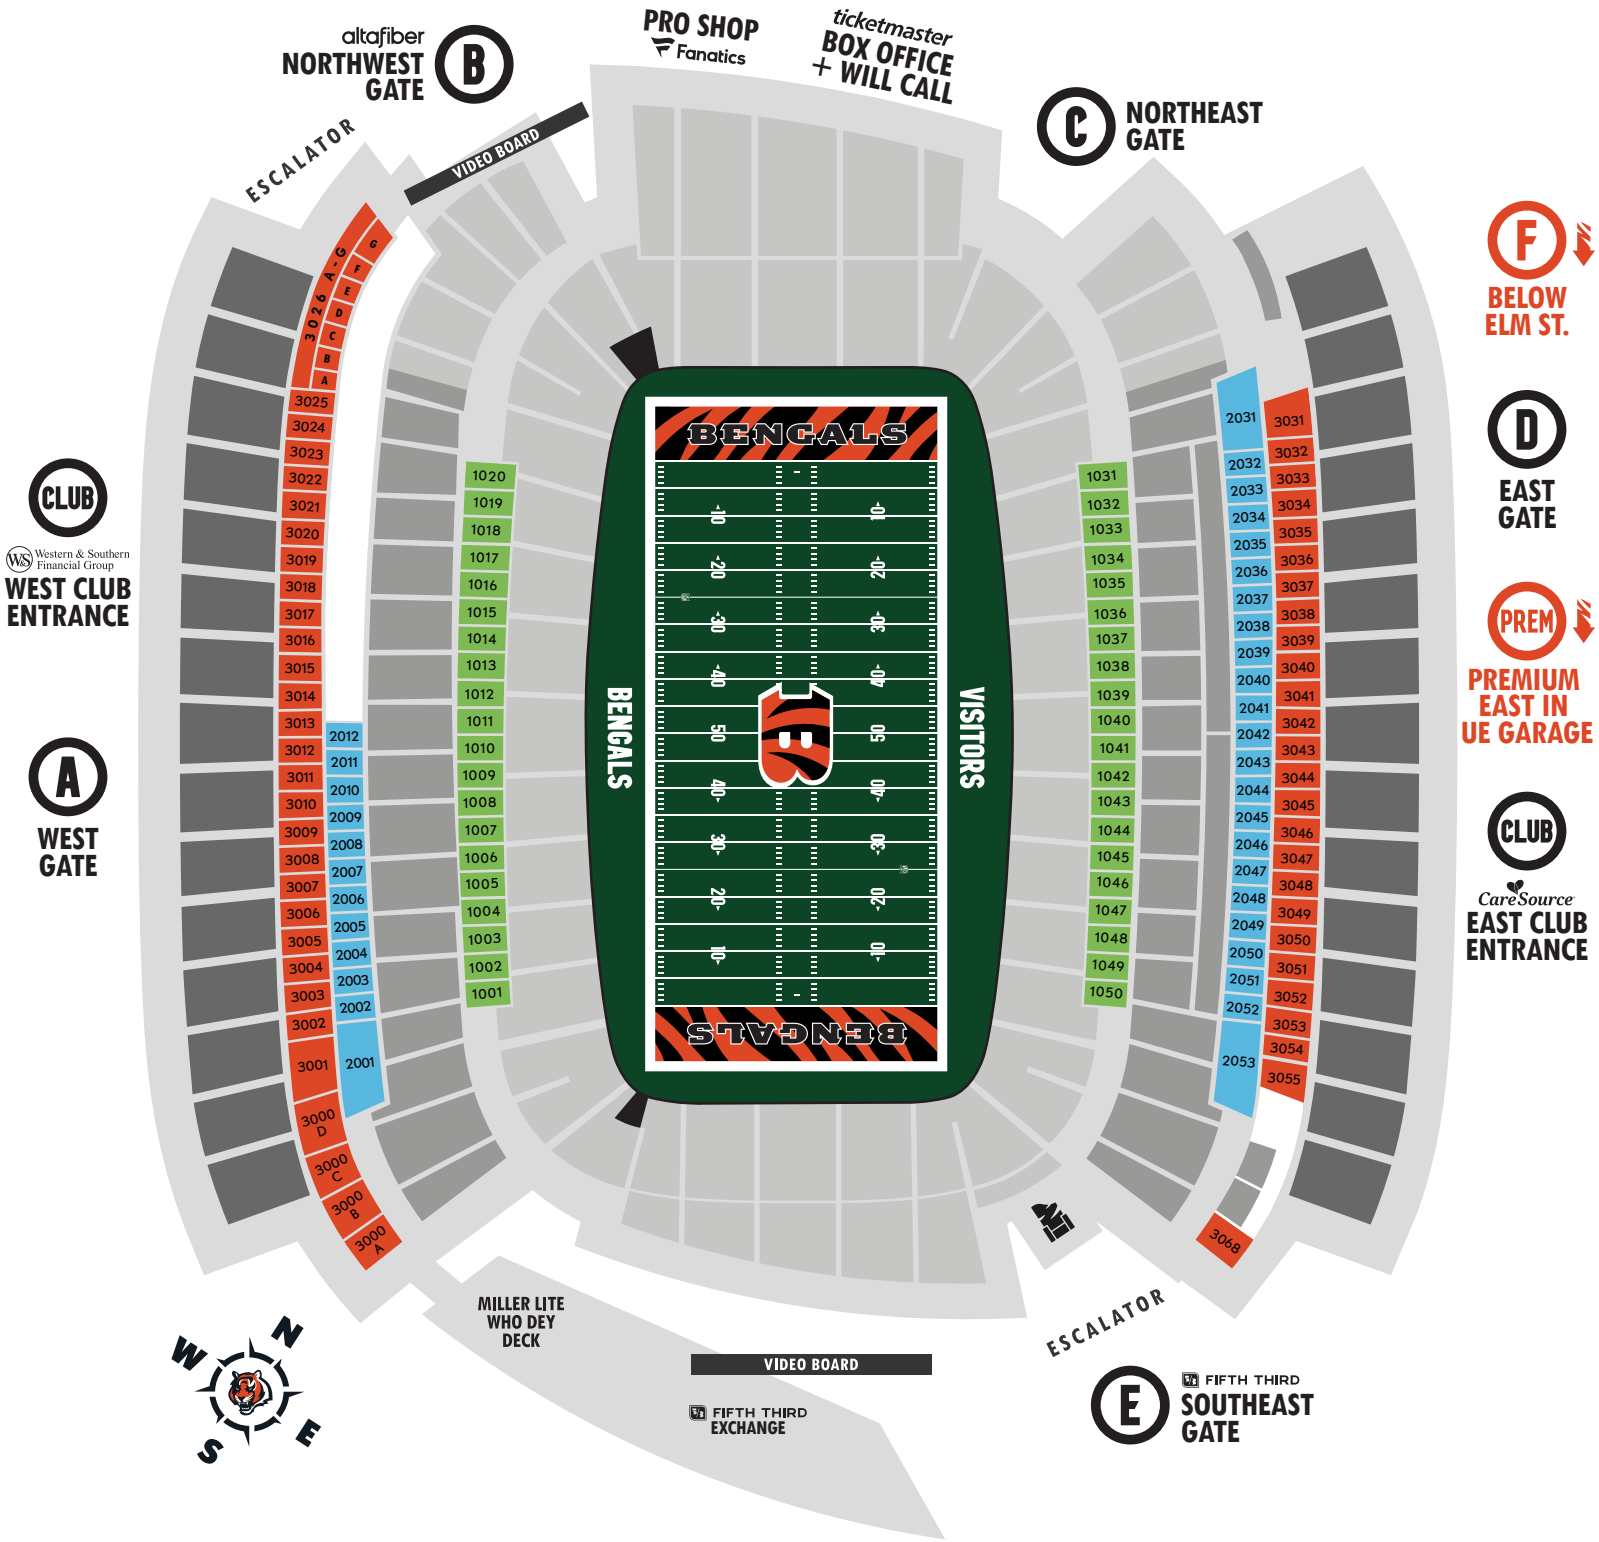

MAP IS FOR ILLUSTRATIVE PURPOSES ONLY. SEATING LEVELS AND SECTIONS MAY NOT BE SHOWN TO EXACT SCALE OR ALIGNMENT.

## COLOR KEY

- CANOPY
- ROOTS
- CLUBS
- PLAZA SUITES
- CLUB SUITES
- BENGAL SUITES

## FIND YOUR LEVEL

- 1 - SIDELINE**  
SECTIONS 104-116, 134-146
- 2 - PLAZA**  
SUITES 1001-1050, STAGE LOGES 40-43  
SECTIONS 101-104, 116-134, 144-160

- 3 - CLUB**  
SECTIONS 201-249
- 4 - CLUB SUITES**  
SUITES 2001-2053,  
CLUB LOGES 1-16

- 5 - BENGALS SUITES**  
SUITES 3000A-3068,  
LEGACY LOGES 1-4, CLUB LOGES 20-24
- 6 - CANOPY**  
SECTIONS 303-347