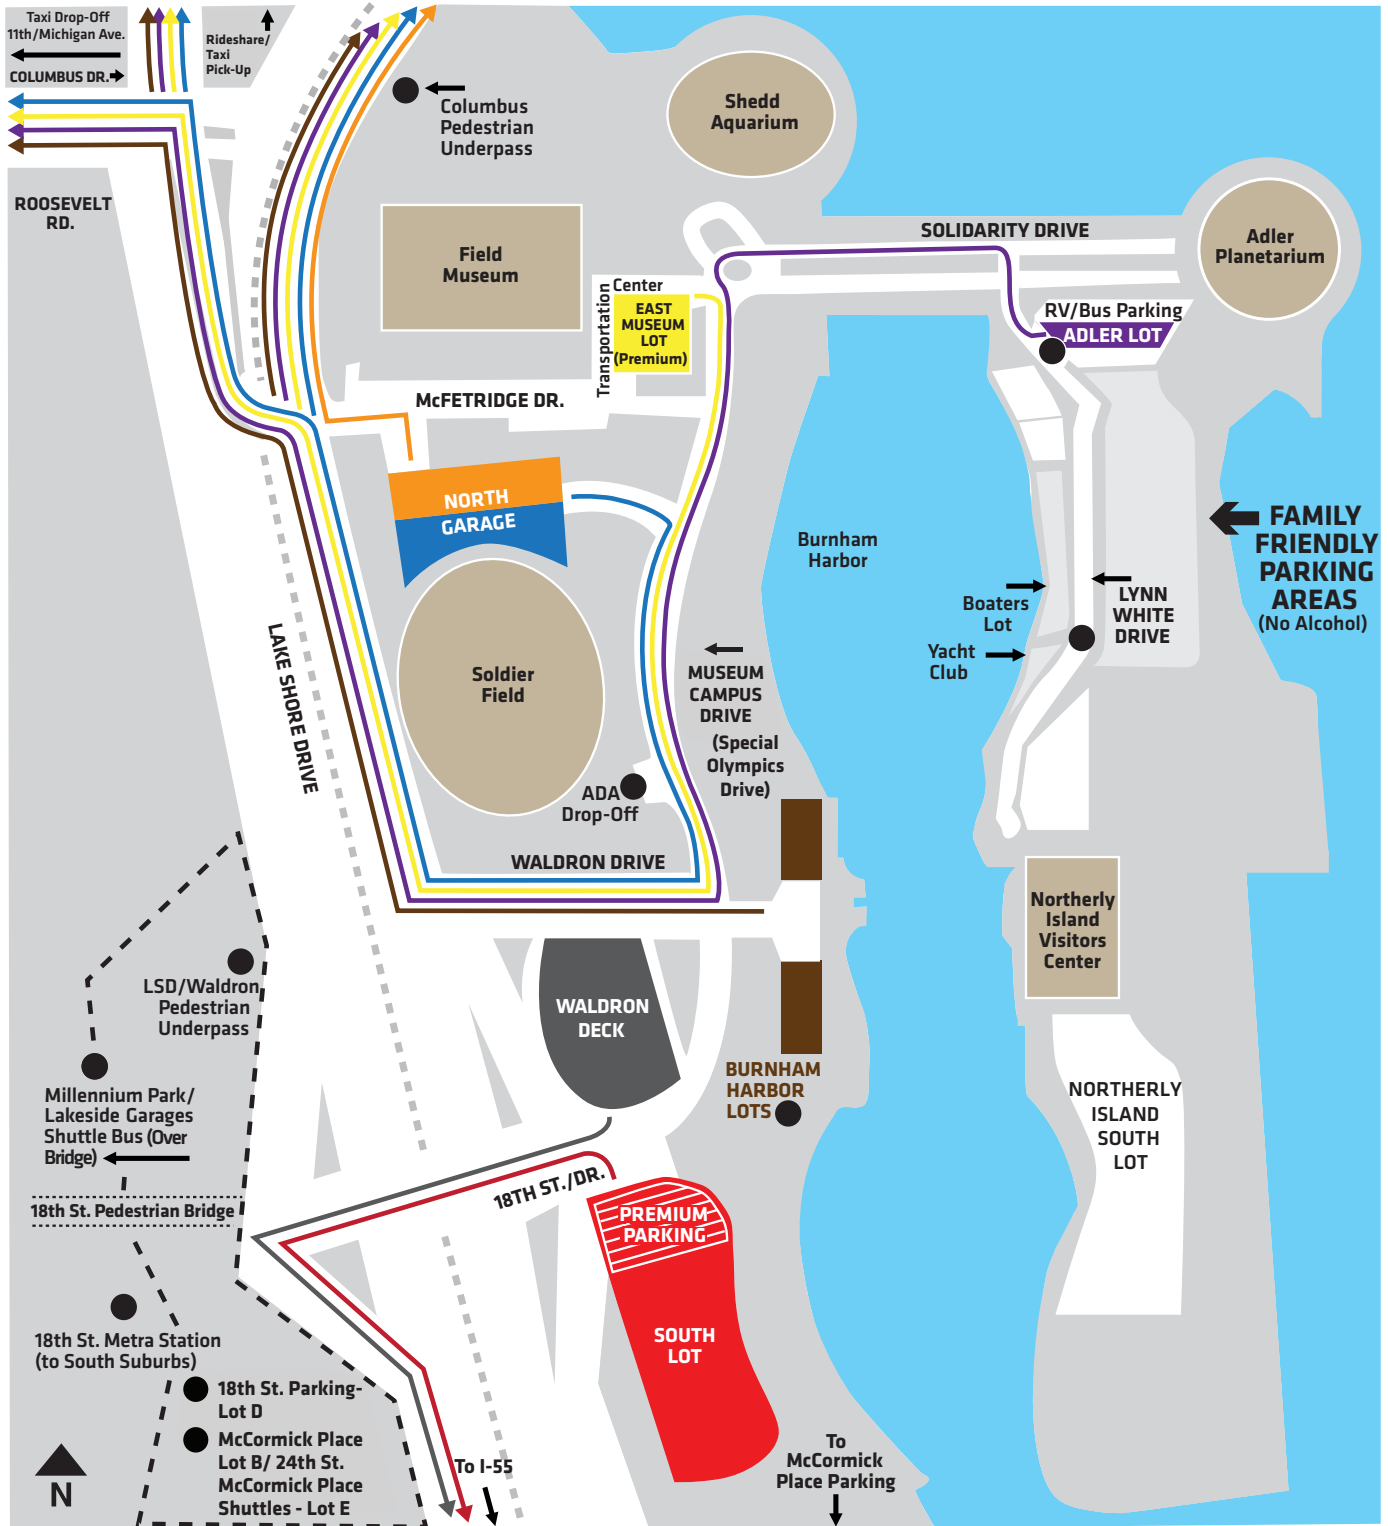

TRAFFIC ROUTES FOR ALL LOTS

EXIT ROUTES

- North Garage - North**
- North Garage - East**
- Waldron Deck**
- South Lot**
- Burnham Harbor**
Bears Parking Available after November 1st
- Adler Lot**
- East Museum Lot**